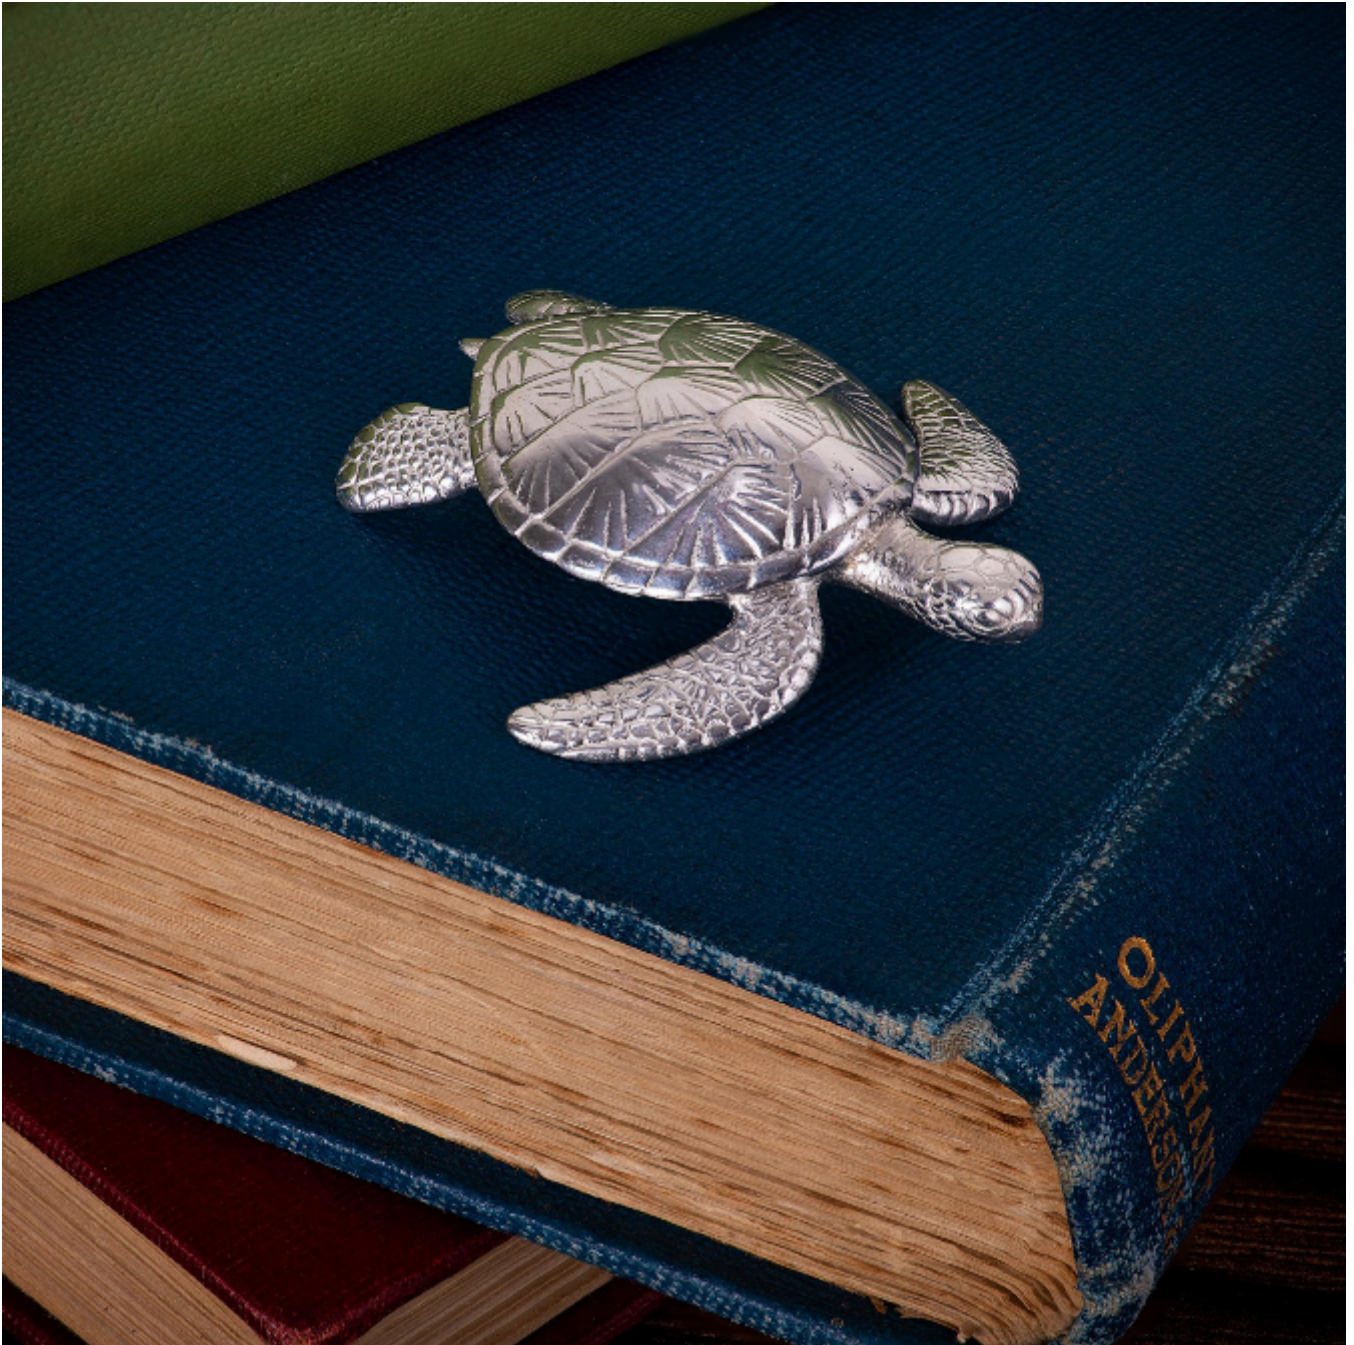

LANGFORDS

Antique & Contemporary Silver

Silver sea turtle model

£270

REF: 9413

Width: 55 mm (2.17")

Depth: 40 mm (1.57")

Weight: 41 g

Description

Celebrate the enduring spirit of the ocean with a solid sterling silver sea turtle sculpture. A timeless symbol of resilience, wisdom, and longevity, this handcrafted piece captures the turtle's graceful journey through life's currents. Polished to perfection, it's a meaningful addition to your home or a thoughtful gift of inspiration. Proudly made in England.