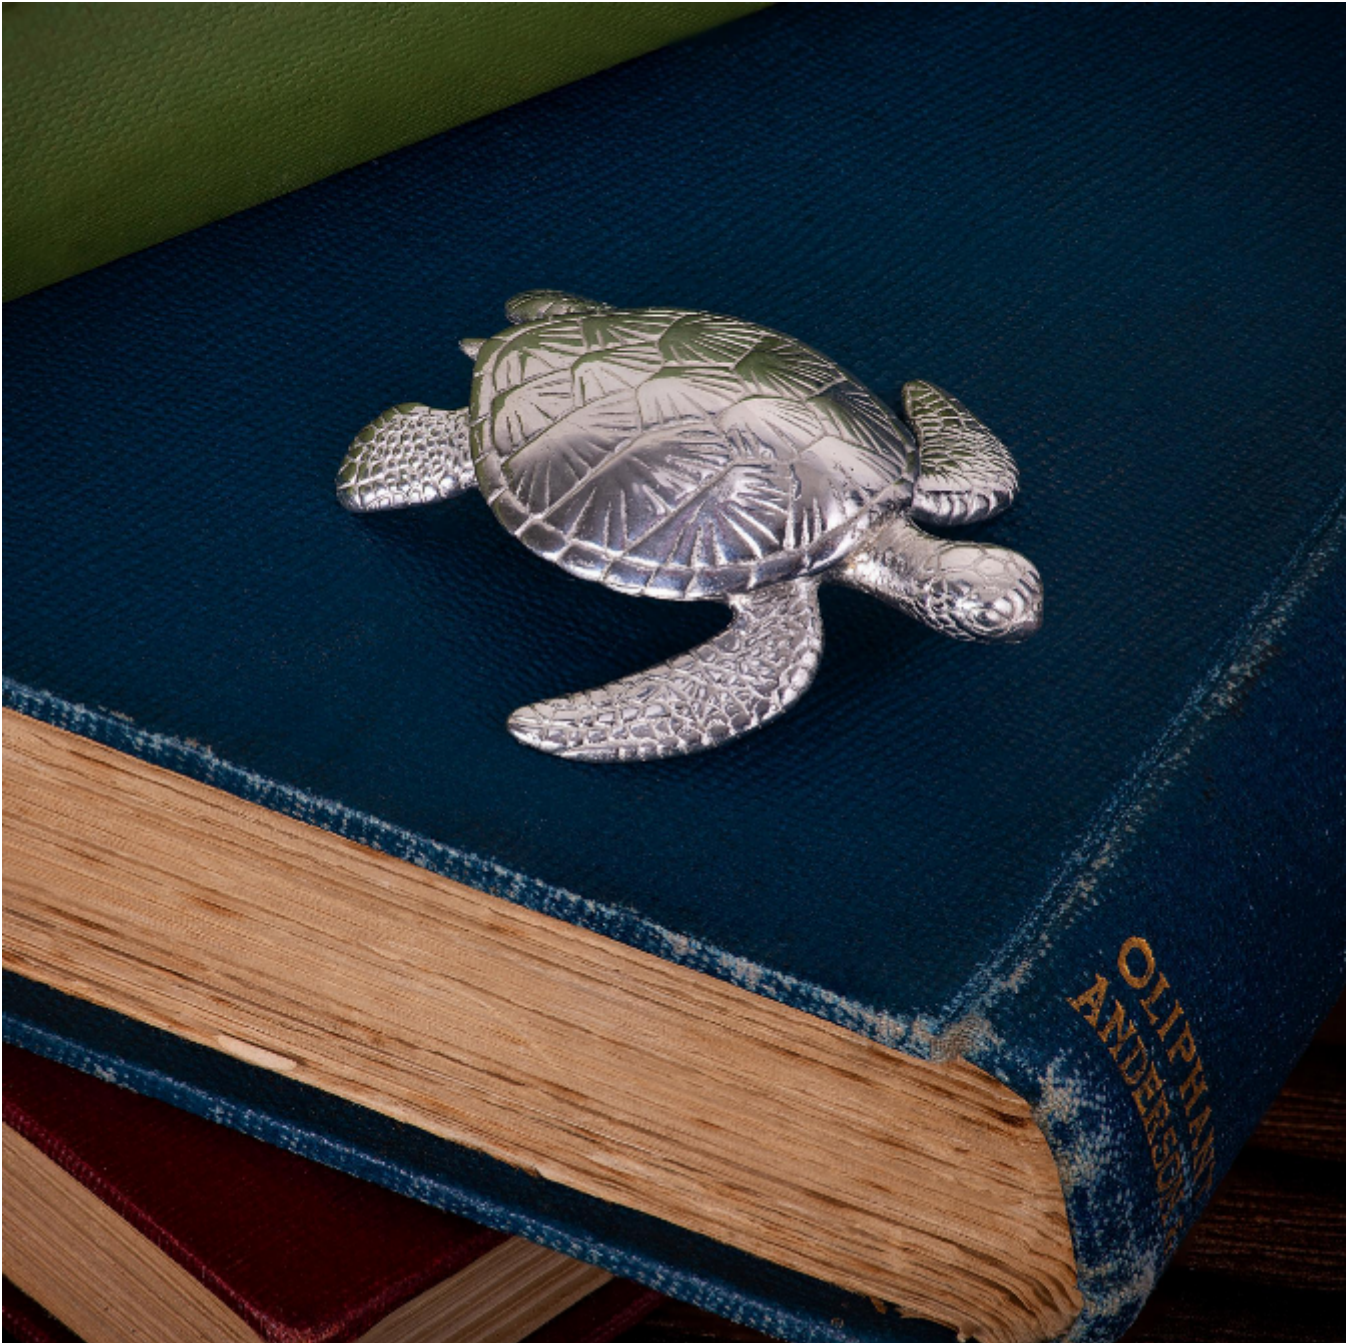

# LANGFORDS

Antique & Contemporary Silver

Silver sea turtle model

£270

REF: 9413

Width: 55 mm (2.17")

Depth: 40 mm (1.57")

Weight: 41 g

## Description

Celebrate the enduring spirit of the ocean with a solid sterling silver sea turtle sculpture. A timeless symbol of resilience, wisdom, and longevity, this handcrafted piece captures the turtle's graceful journey through life's currents. Polished to perfection, it's a meaningful addition to your home or a thoughtful gift of inspiration. Proudly made in England.