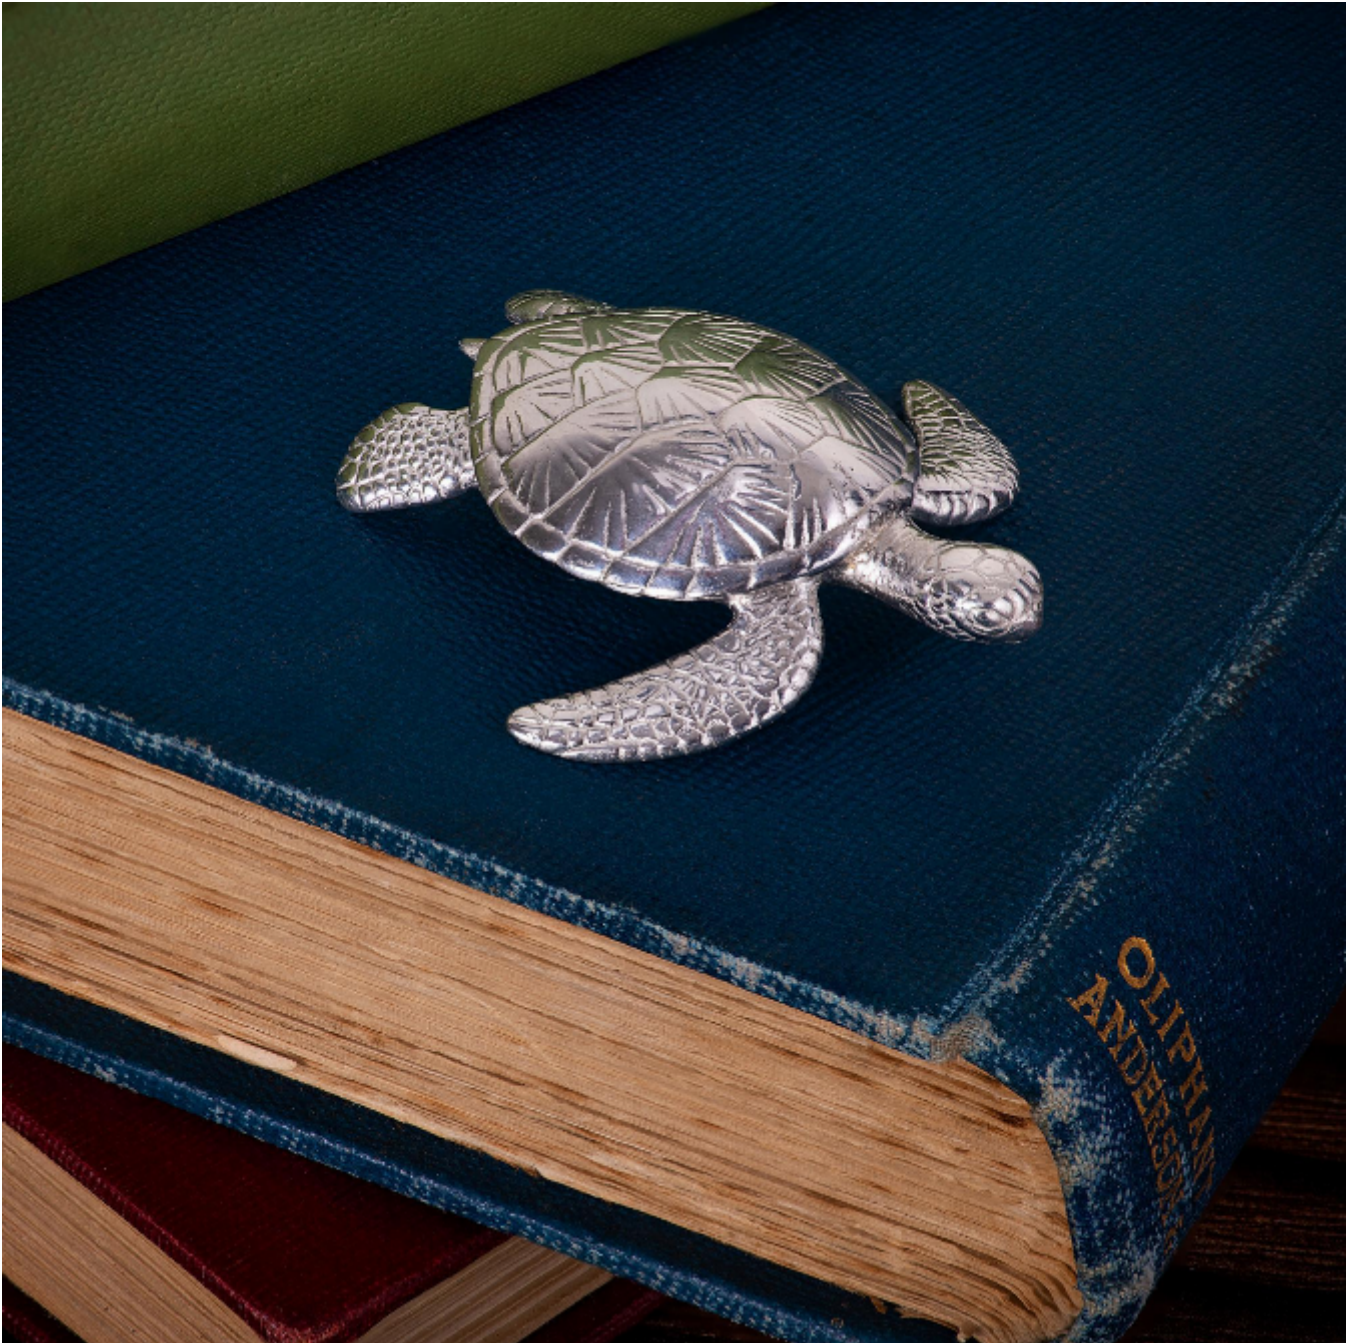

# LANGFORDS

Antique & Contemporary Silver

Silver sea turtle model

£270

REF: 9413

Width: 55 mm (2.17")

Depth: 40 mm (1.57")

Weight: 41 g

## Description

Celebrate the enduring spirit of the ocean with a solid sterling silver sea turtle sculpture. A timeless symbol of resilience, wisdom, and longevity, this handcrafted piece captures the turtle's graceful journey through life's currents. Polished to perfection, it's a meaningful addition to your home or a thoughtful gift of inspiration. Proudly made in England.