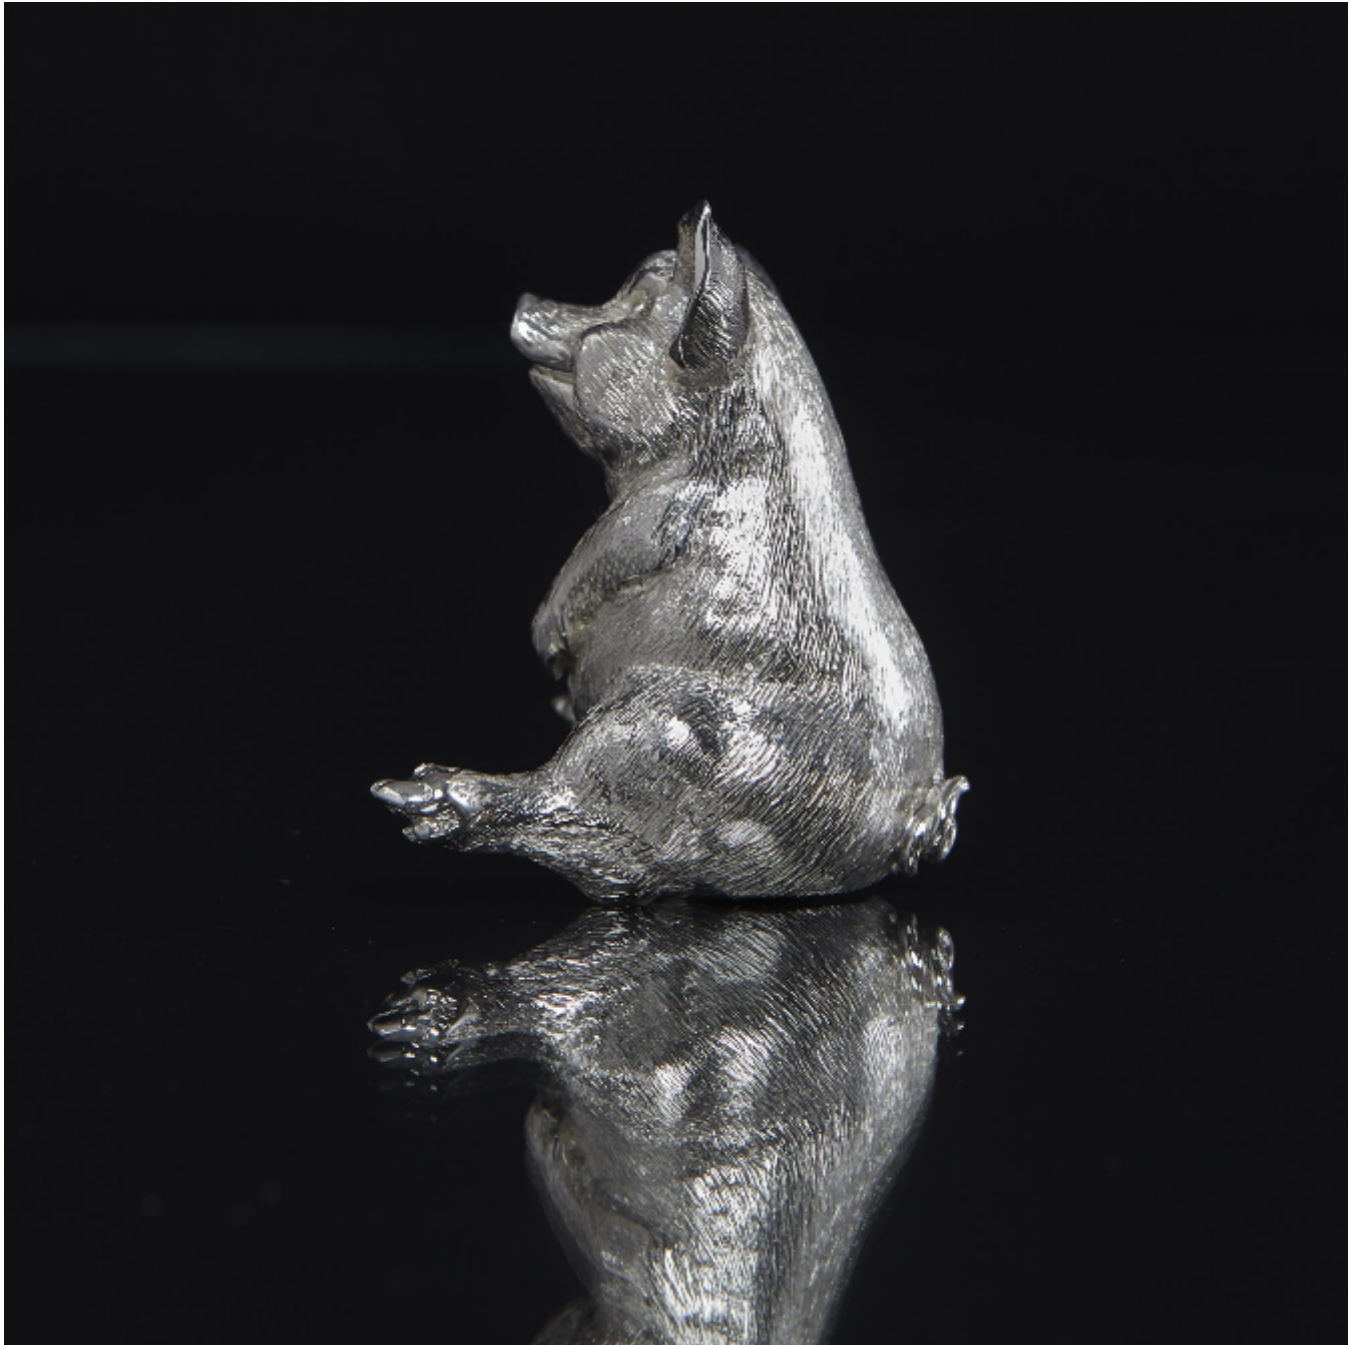

# LANGFORDS

Antique & Contemporary Silver

Silver pig model - sitting

Sold

REF: 6961

Height: 45 mm (1.77")

Weight: 80 g

## Description

Since pigs and piglets are smart and very social animals, they've found a new place in popular film and literary culture.

Langfords has a range of heavy quality pig and piglet models which are cast in sterling silver using the traditional, centuries-old technique of lost wax casting where molten silver is poured into a mould that has been created by means of a wax model. Once the silver has solidified, the wax model is melted and drained away. Each of our models is then individually hand chased to produce the lifelike effect seen in the finished piece.