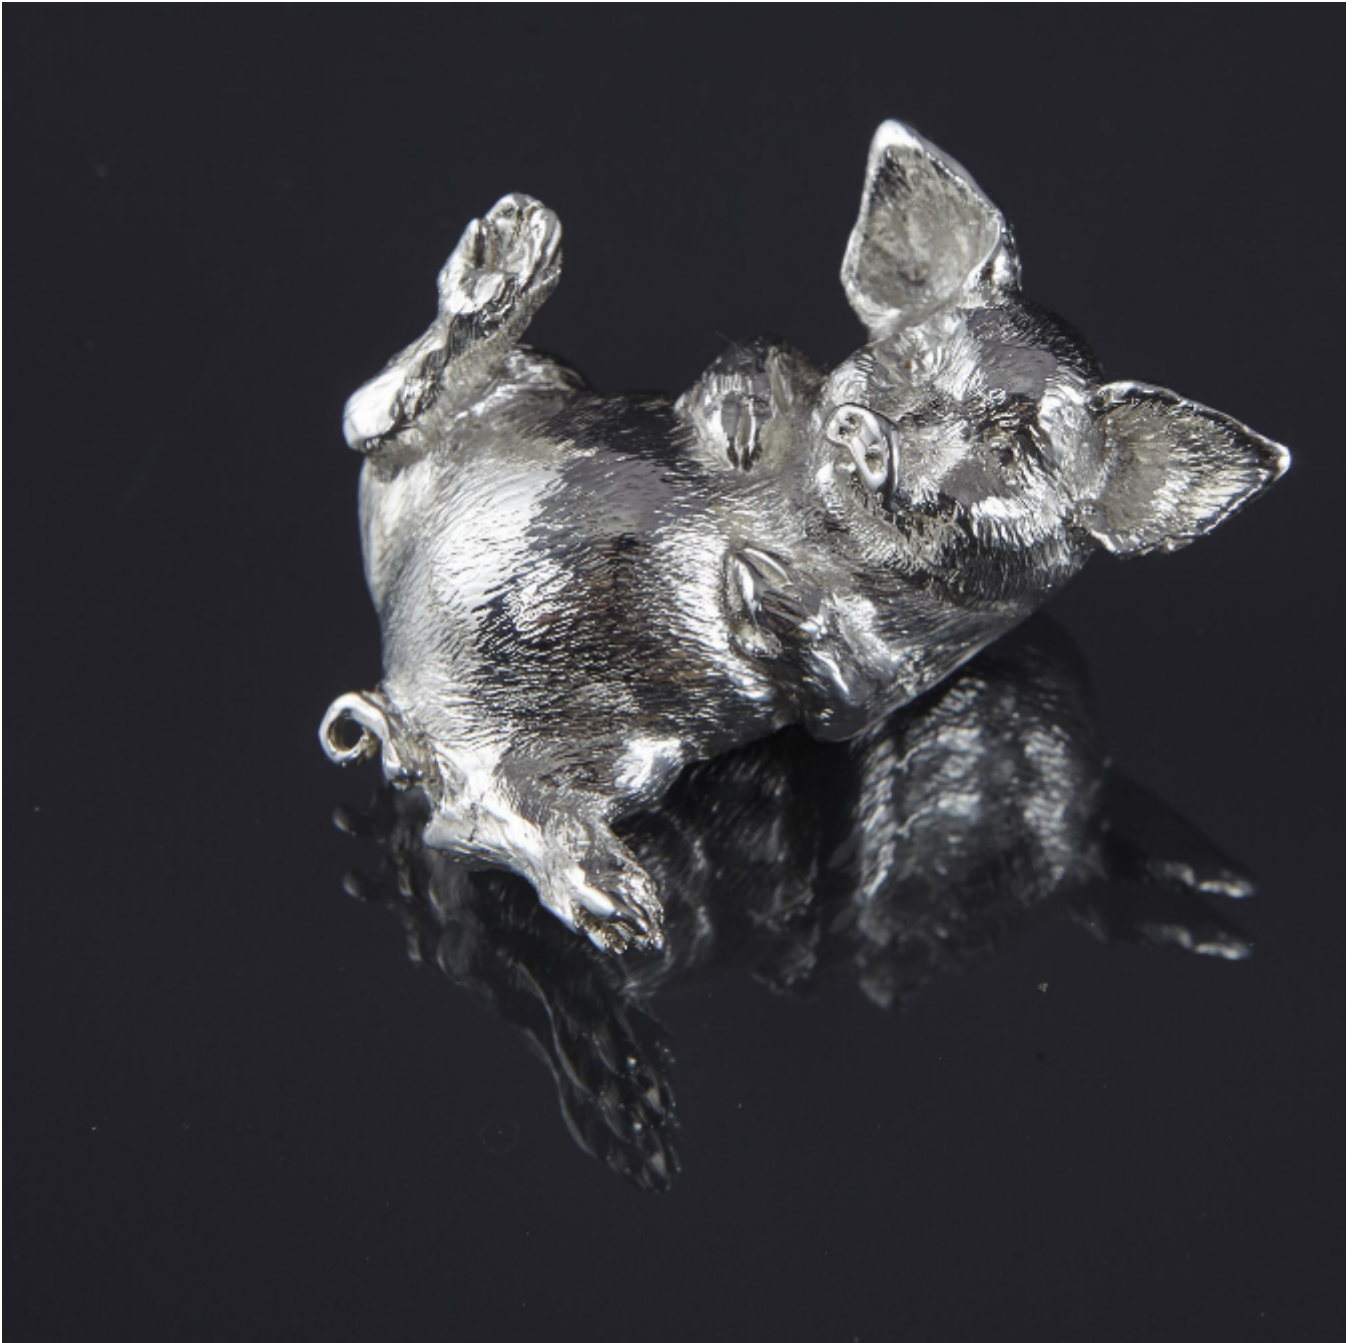

# LANGFORDS

Antique & Contemporary Silver

Silver pig model lying back

Sold

REF: 7569

Height: 53 mm (2.09")

Width: 45 mm (1.77")

Weight: 90 g

## Description

Since pigs and piglets are smart and very social animals, they've found a new place in popular film and literary culture.

Langfords' range of heavy quality pig models are cast in sterling silver using the traditional, centuries-old technique of lost wax casting where molten silver is poured into a mould that has been created by means of a wax model. Once the silver has solidified, the wax model is melted and drained away. Each of our models is then individually hand chased to produce the lifelike effect seen in the finished piece.