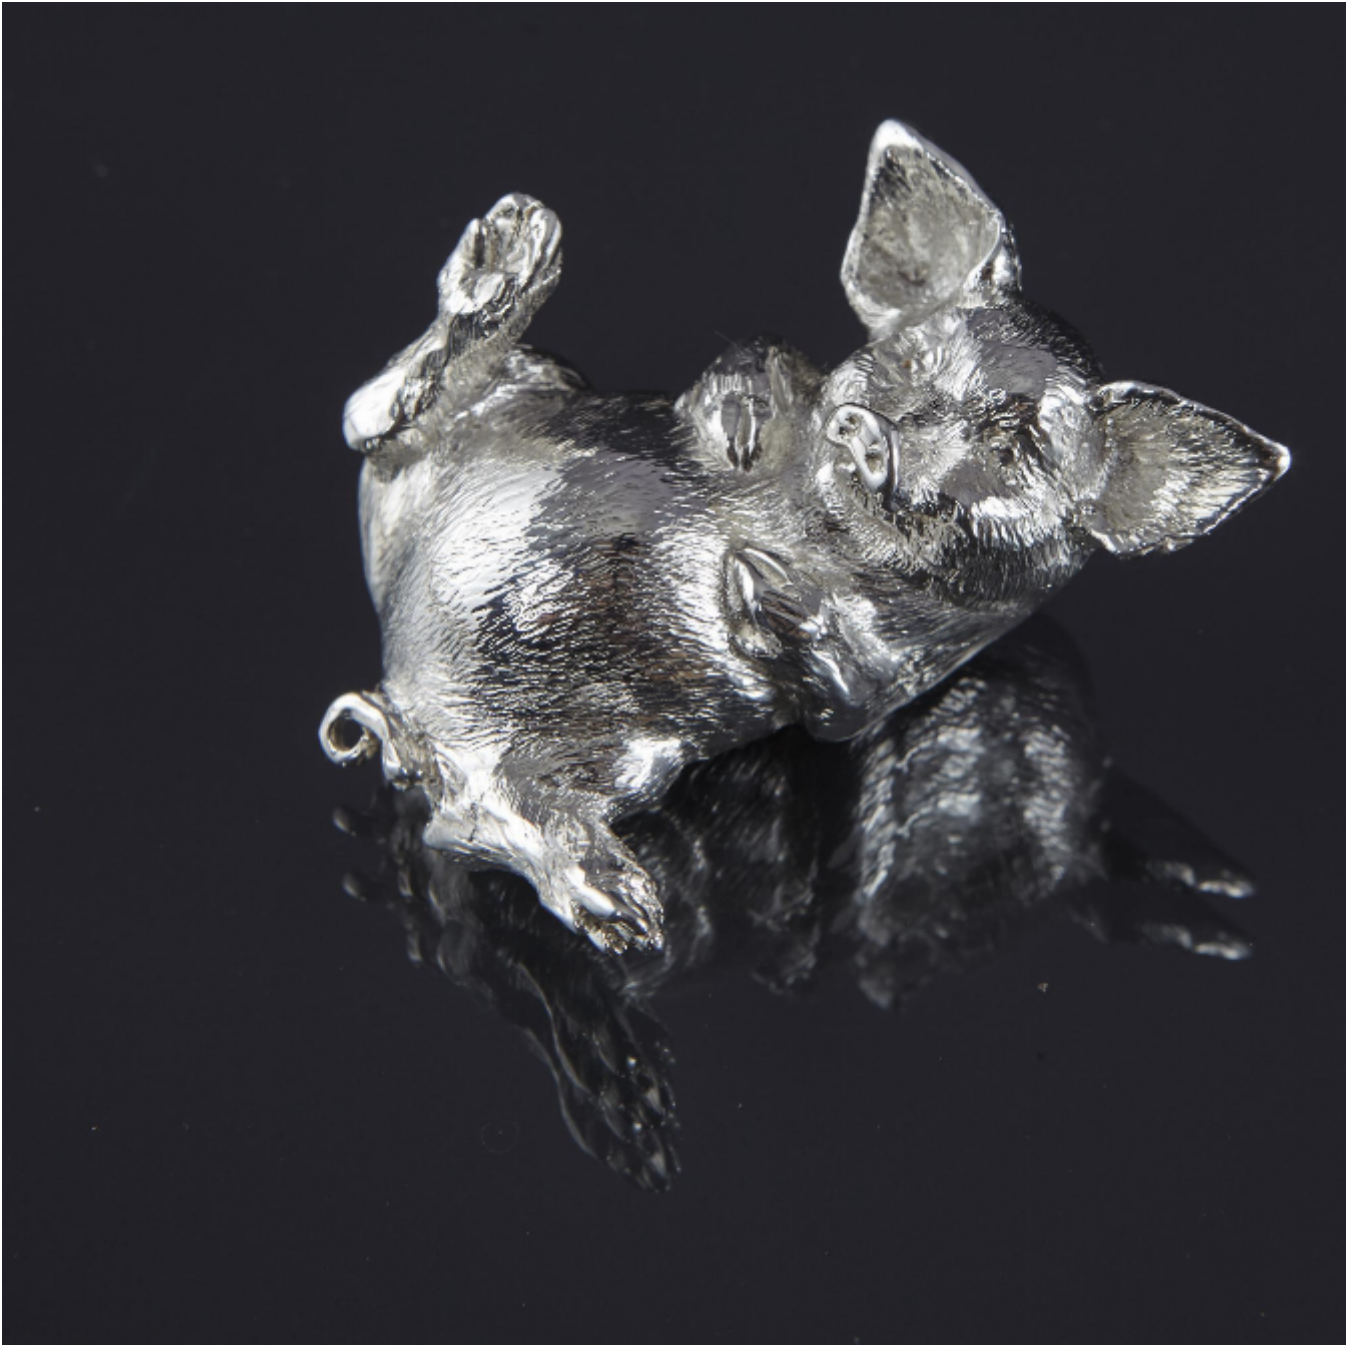

# LANGFORDS

Antique & Contemporary Silver

Silver pig model lying back

Sold

REF: 7569

Height: 53 mm (2.09")

Width: 45 mm (1.77")

Weight: 90 g

## Description

Since pigs and piglets are smart and very social animals, they've found a new place in popular film and literary culture.

Langfords' range of heavy quality pig models are cast in sterling silver using the traditional, centuries-old technique of lost wax casting where molten silver is poured into a mould that has been created by means of a wax model. Once the silver has solidified, the wax model is melted and drained away. Each of our models is then individually hand chased to produce the lifelike effect seen in the finished piece.