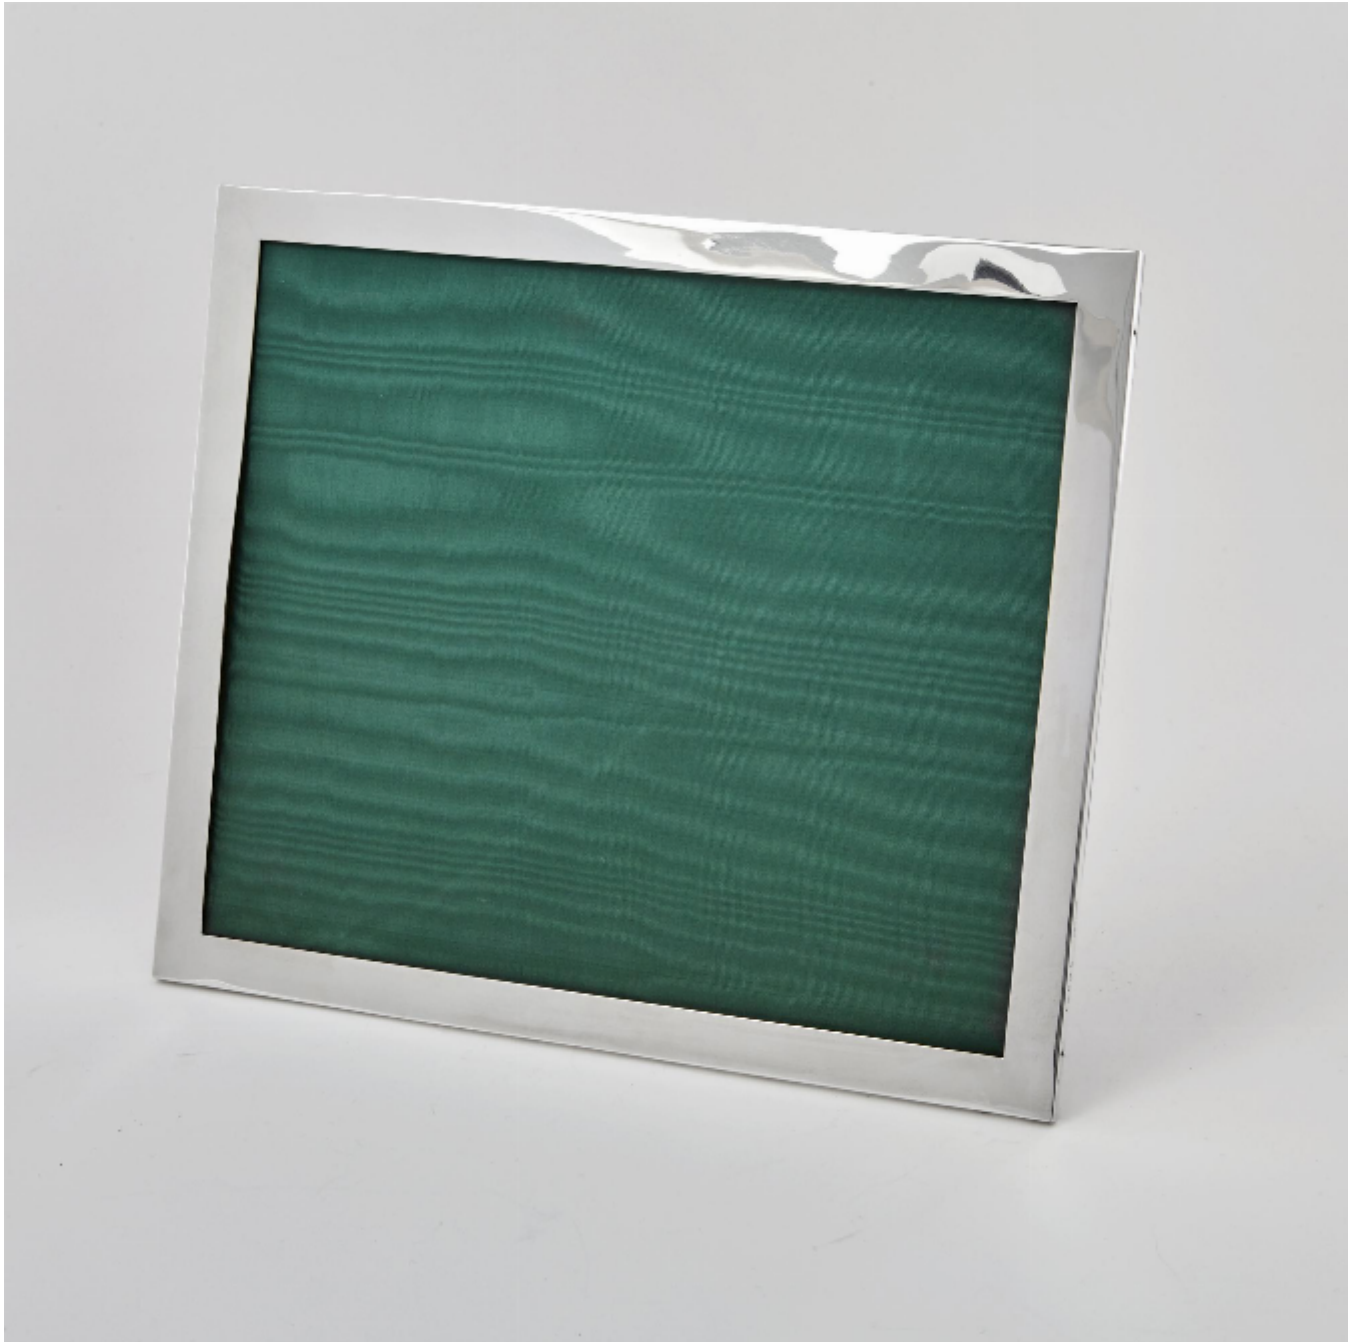

LANGFORDS

Antique & Contemporary Silver

Silver landscape or portrait photograph frame

Charles S Green & Co

£890

REF: 6215

Height: 345 mm (13.58")

Width: 420 mm (16.54")

Description

A good quality and versatile handmade silver photograph frame with original oak back and easel. The photograph aperture is 290mm x 265mm (11½" x 14½") and can be displayed in portrait or landscape format.