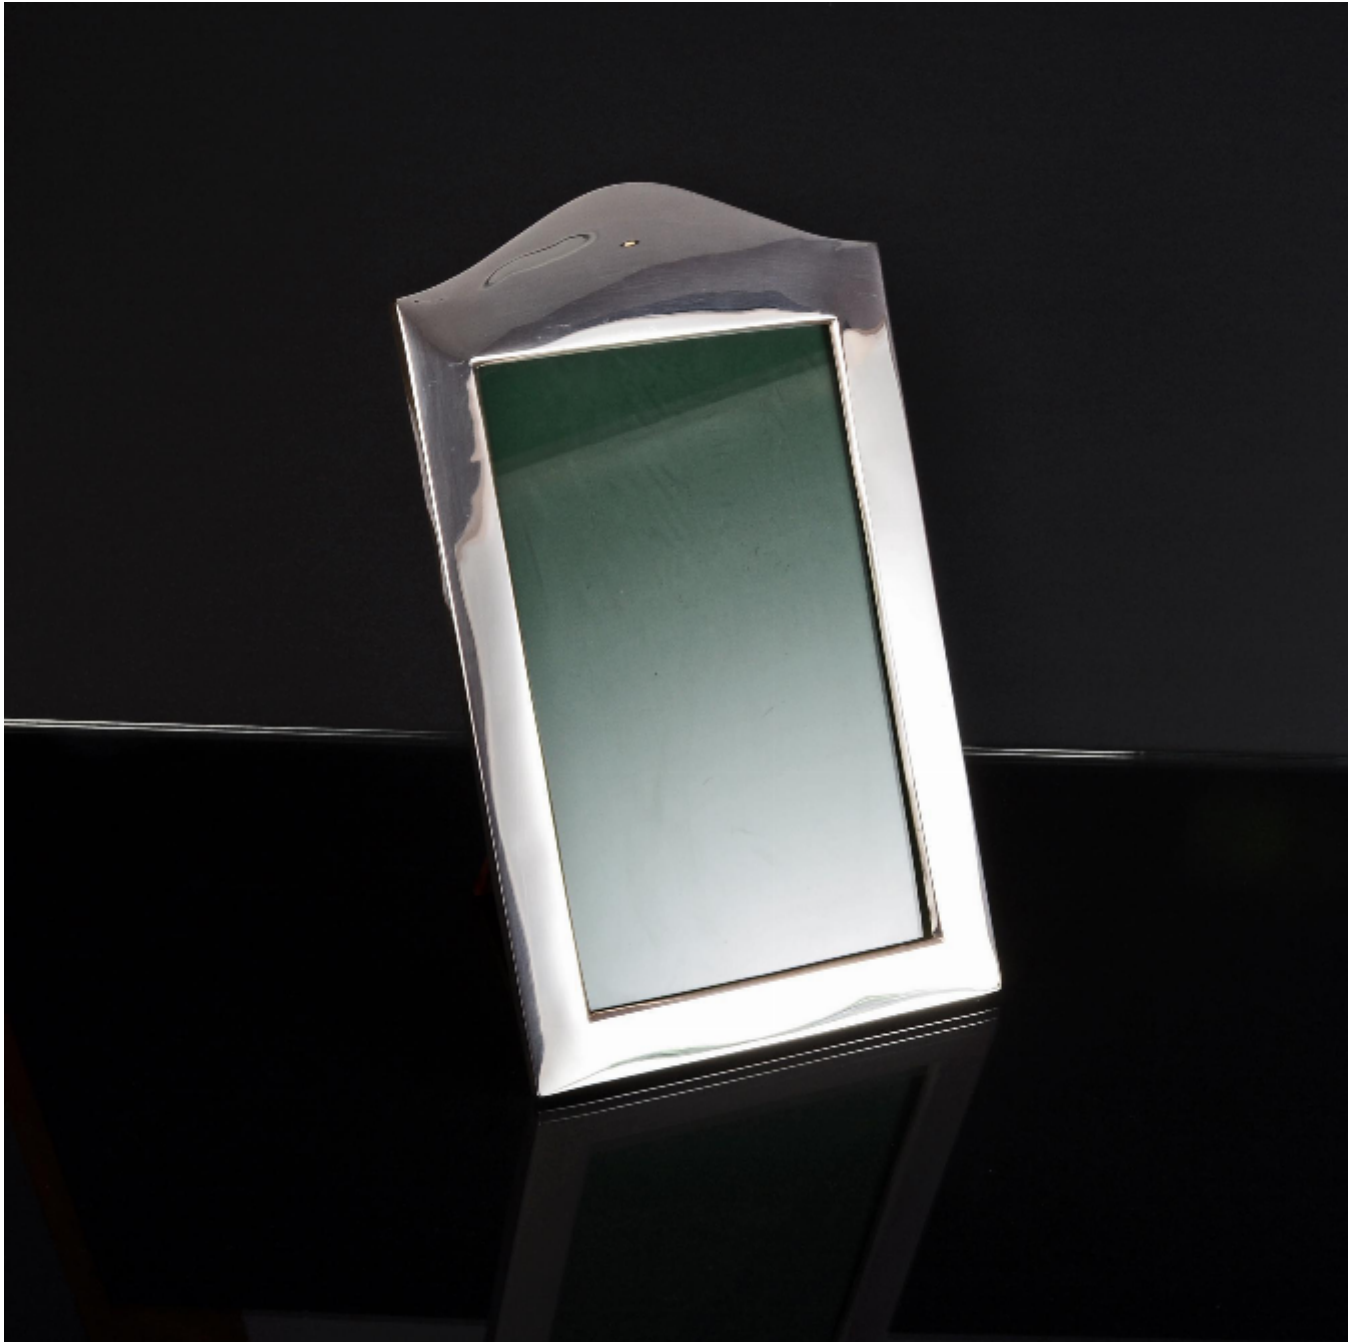

LANGFORDS

Antique & Contemporary Silver

Portrait style antique sterling silver photo frame

Cohen & Charles

£1,200

REF: 6214

Height: 345 mm (13.58")

Width: 205 mm (8.07")

Description

Good handmade, domed silver photograph frame with square edges and slightly pillowed front profile. The wooden frame and easel are original and the portrait-style aperture holds a 250mm x 150mm (10" x 6") photograph.