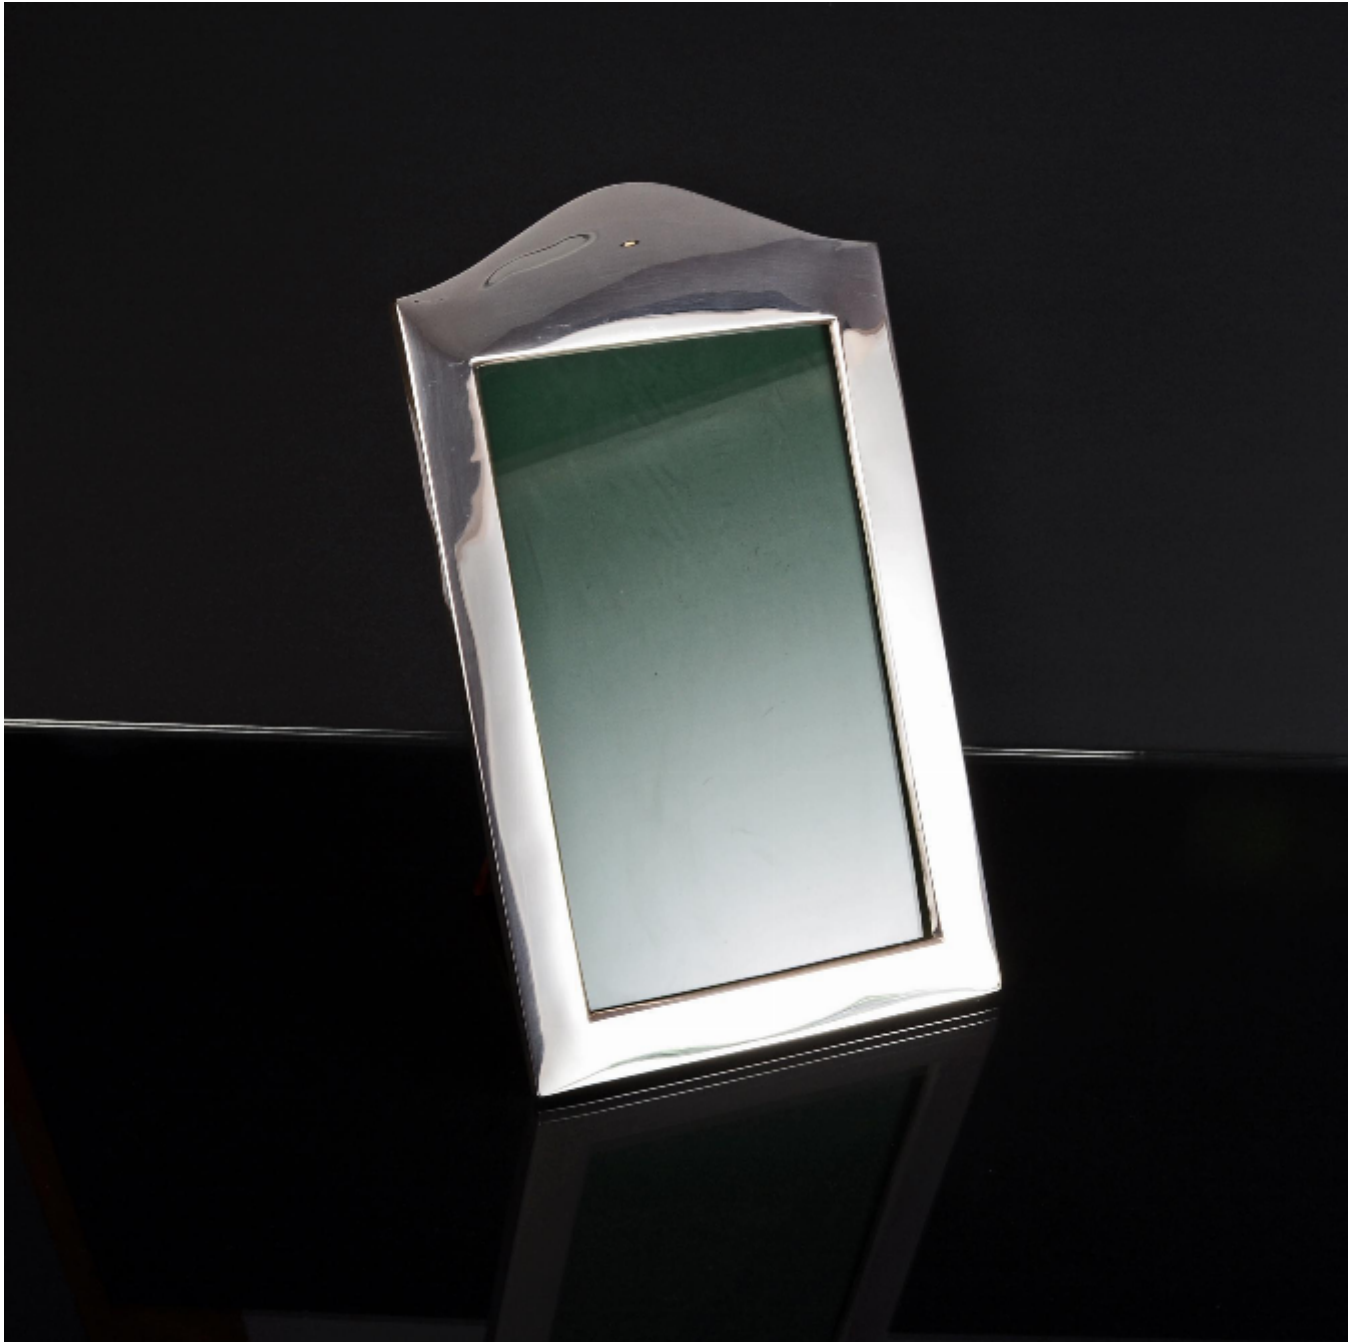

LANGFORDS

Antique & Contemporary Silver

Portrait style antique silver photo frame

Cohen & Charles

£975

REF: 6214

Height: 345 mm (13.58")

Width: 205 mm (8.07")

Description

Good handmade, domed silver photograph frame with square edges and slightly pillowed front profile. The wooden frame and easel are original and the portrait-style aperture holds a 250mm x 150mm (10" x 6") photograph.