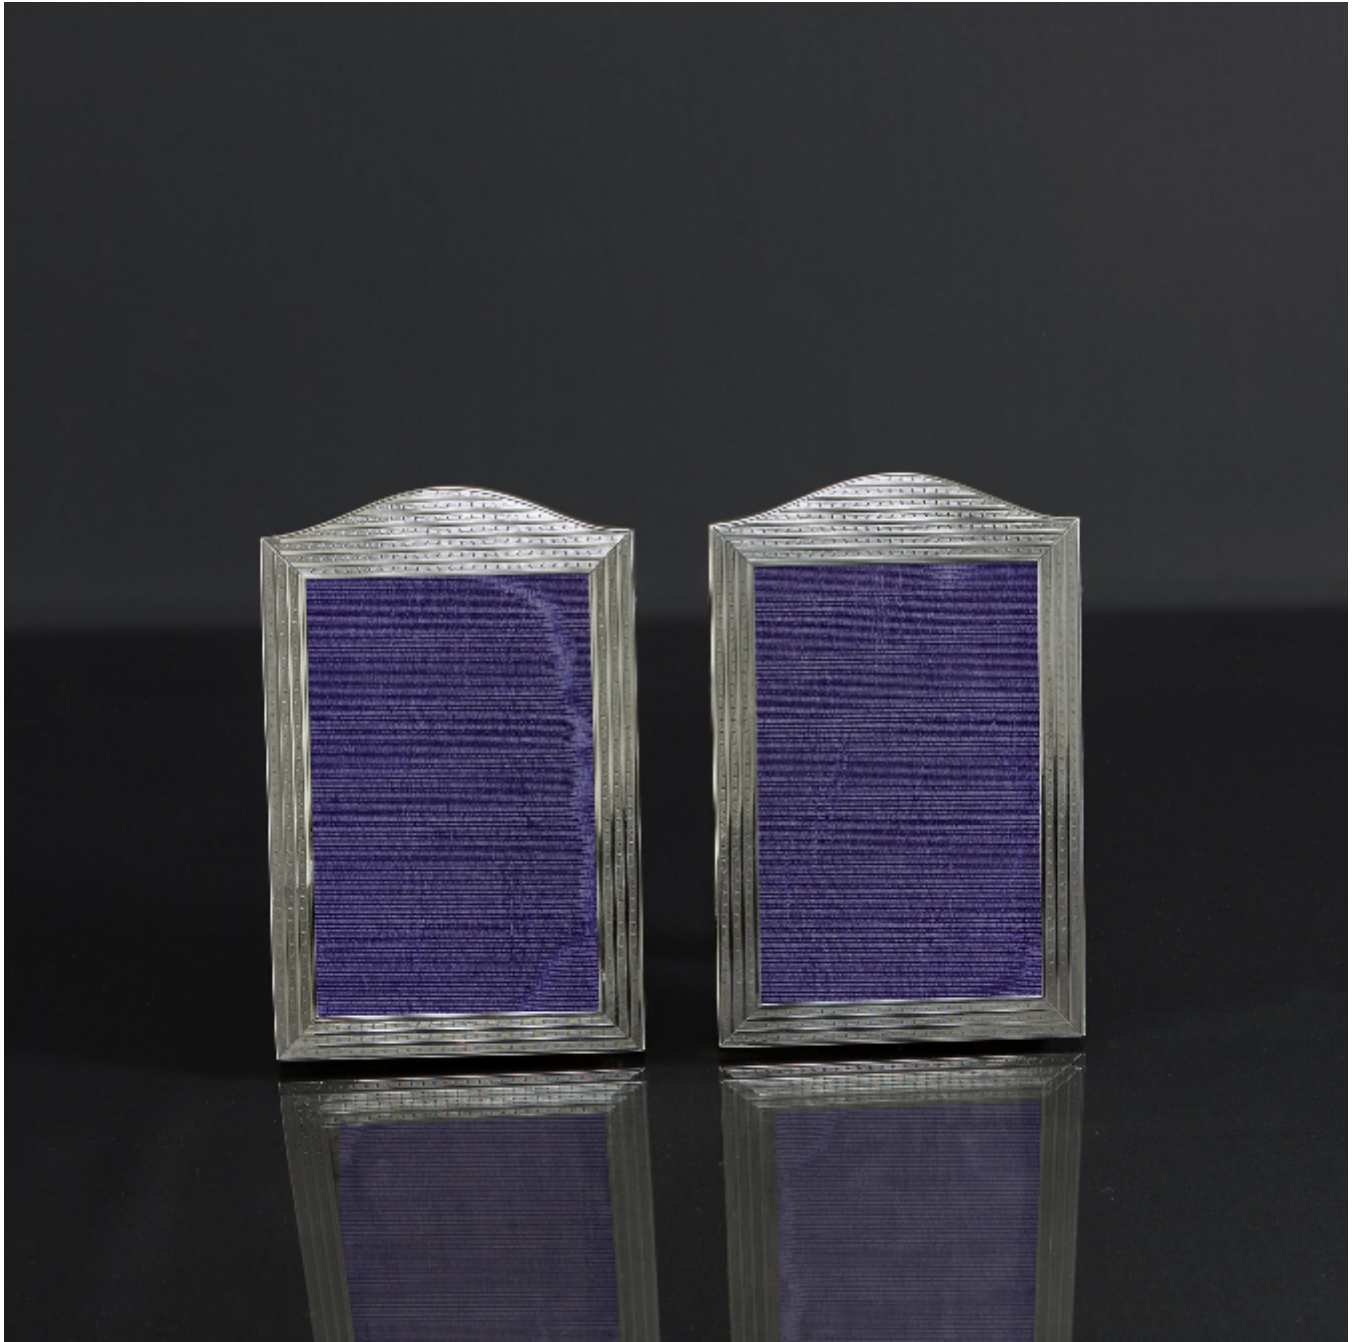

LANGFORDS

Antique & Contemporary Silver

Pair portrait style silver photograph frames

Mappin & Webb

Sold

REF: 7517

Height: 168 mm (6.61")

Width: 101 mm (3.98")

Weight: 131 g

Description

Pair of lovely handmade silver photograph frames in the portrait format, with domed tops, smart engine-turned engraving and their original oak backs.

Each will take a photograph of 3½" x 5½" (approximately 130mm x 85mm).