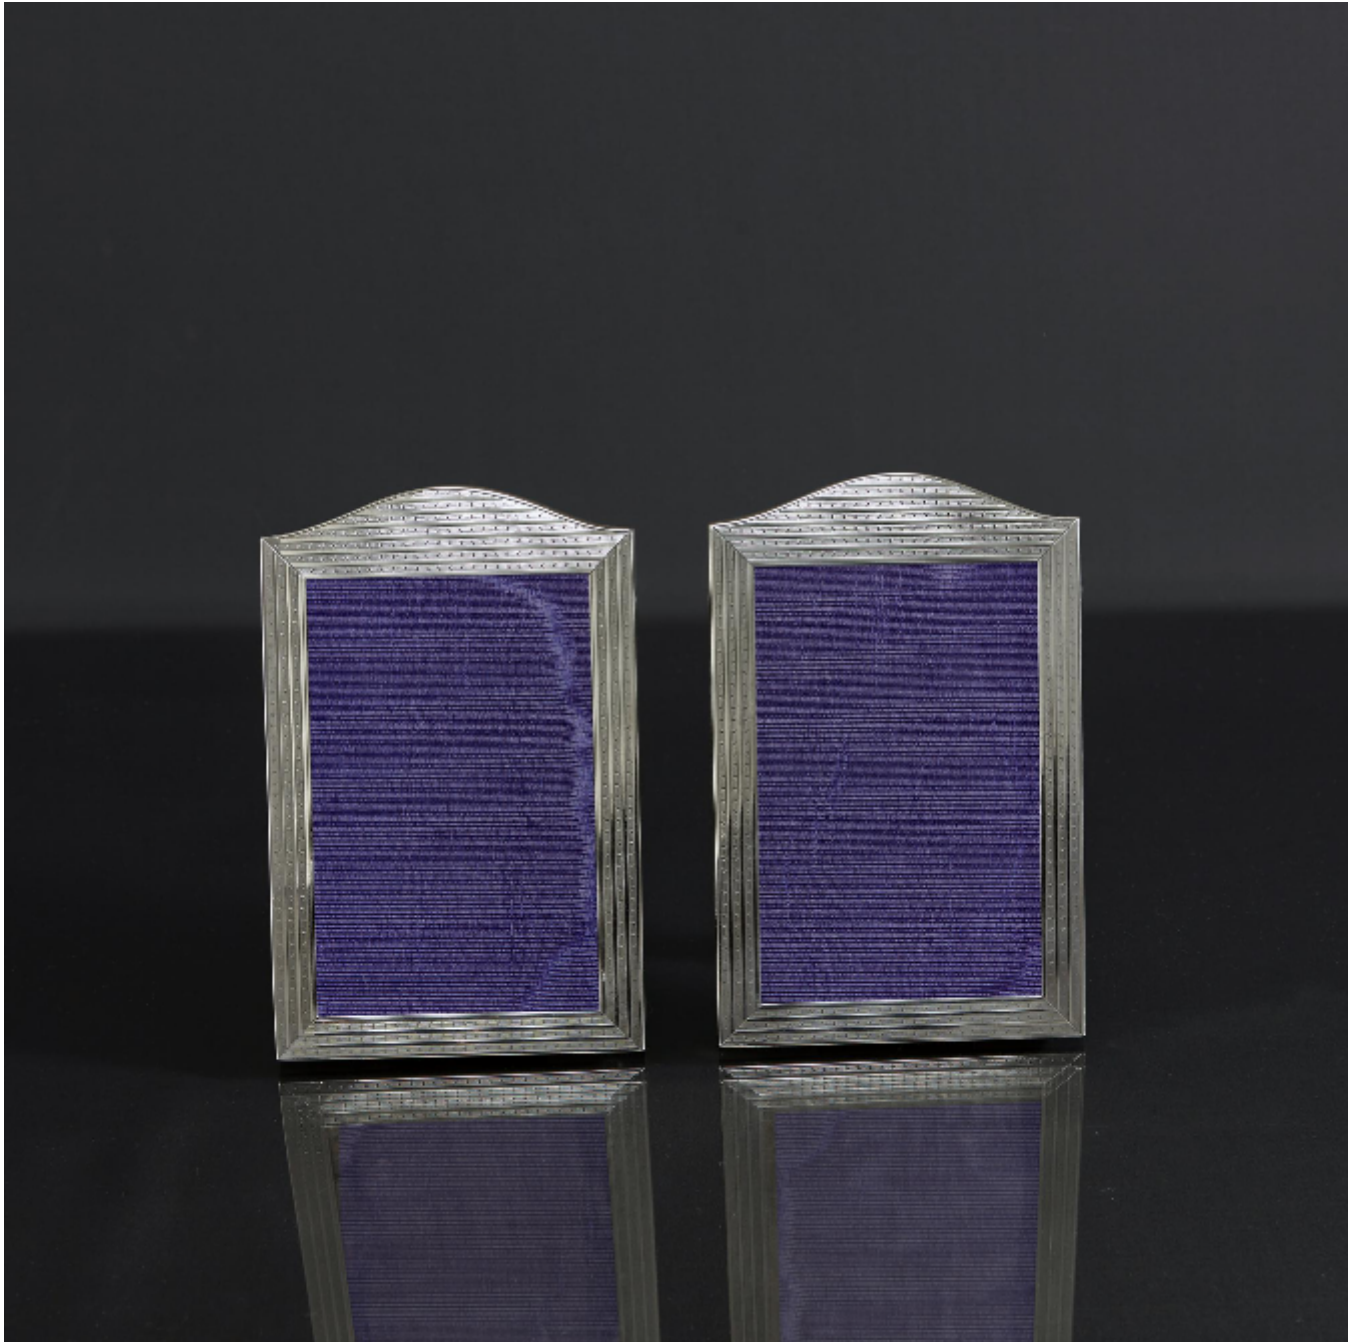

LANGFORDS

Antique & Contemporary Silver

Pair portrait style silver photograph frames

Mappin & Webb

Sold

REF: 7517

Height: 168 mm (6.61")

Width: 101 mm (3.98")

Weight: 131 g

Description

Pair of lovely handmade silver photograph frames in the portrait format, with domed tops, smart engine-turned engraving and their original oak backs.

Each will take a photograph of 3½" x 5½" (approximately 130mm x 85mm).