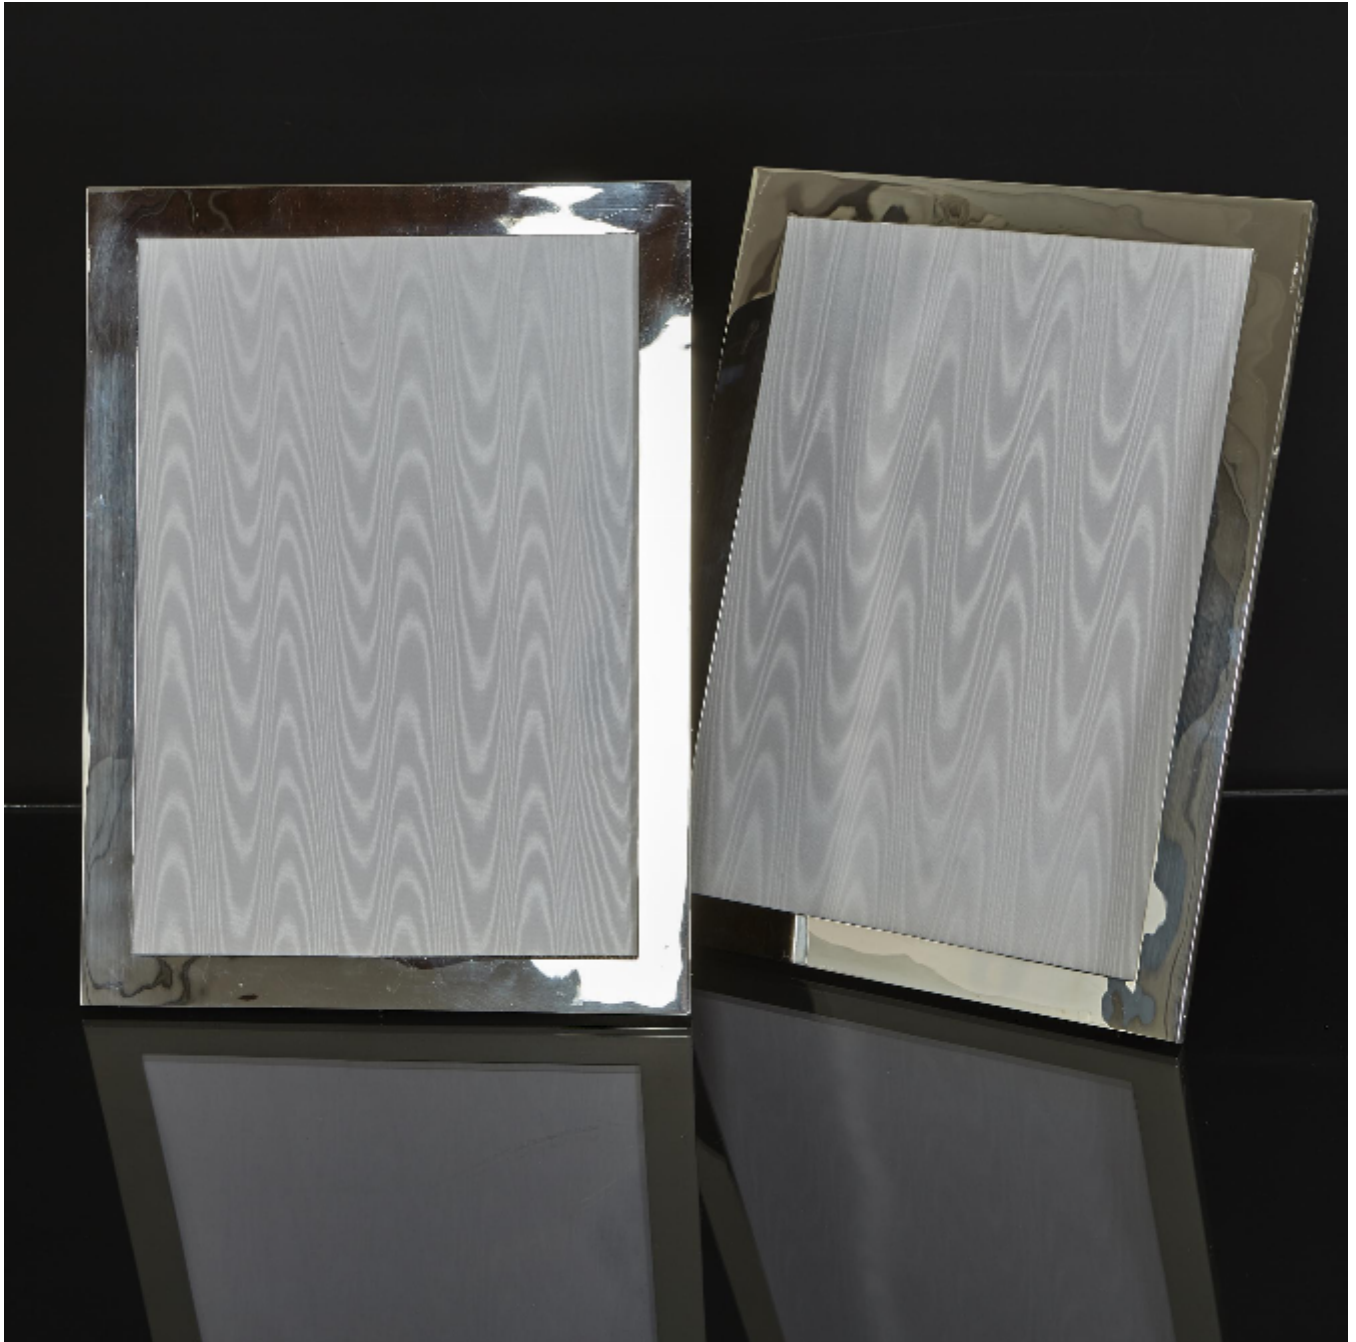

LANGFORDS

Antique & Contemporary Silver

Pair large silver photo frames
Robert Pringle & Sons

Sold

REF: 6221

Height: 405 mm (15.94")

Width: 300 mm (11.81")

Diameter: 247 mm (9.72")

Description

Made in the early 20th century, this pair of generous handmade silver photo frames are fitted with their original wood backs. The portrait style photograph aperture will hold a photo up to 350mm x 247mm (13¾" x 9¾")