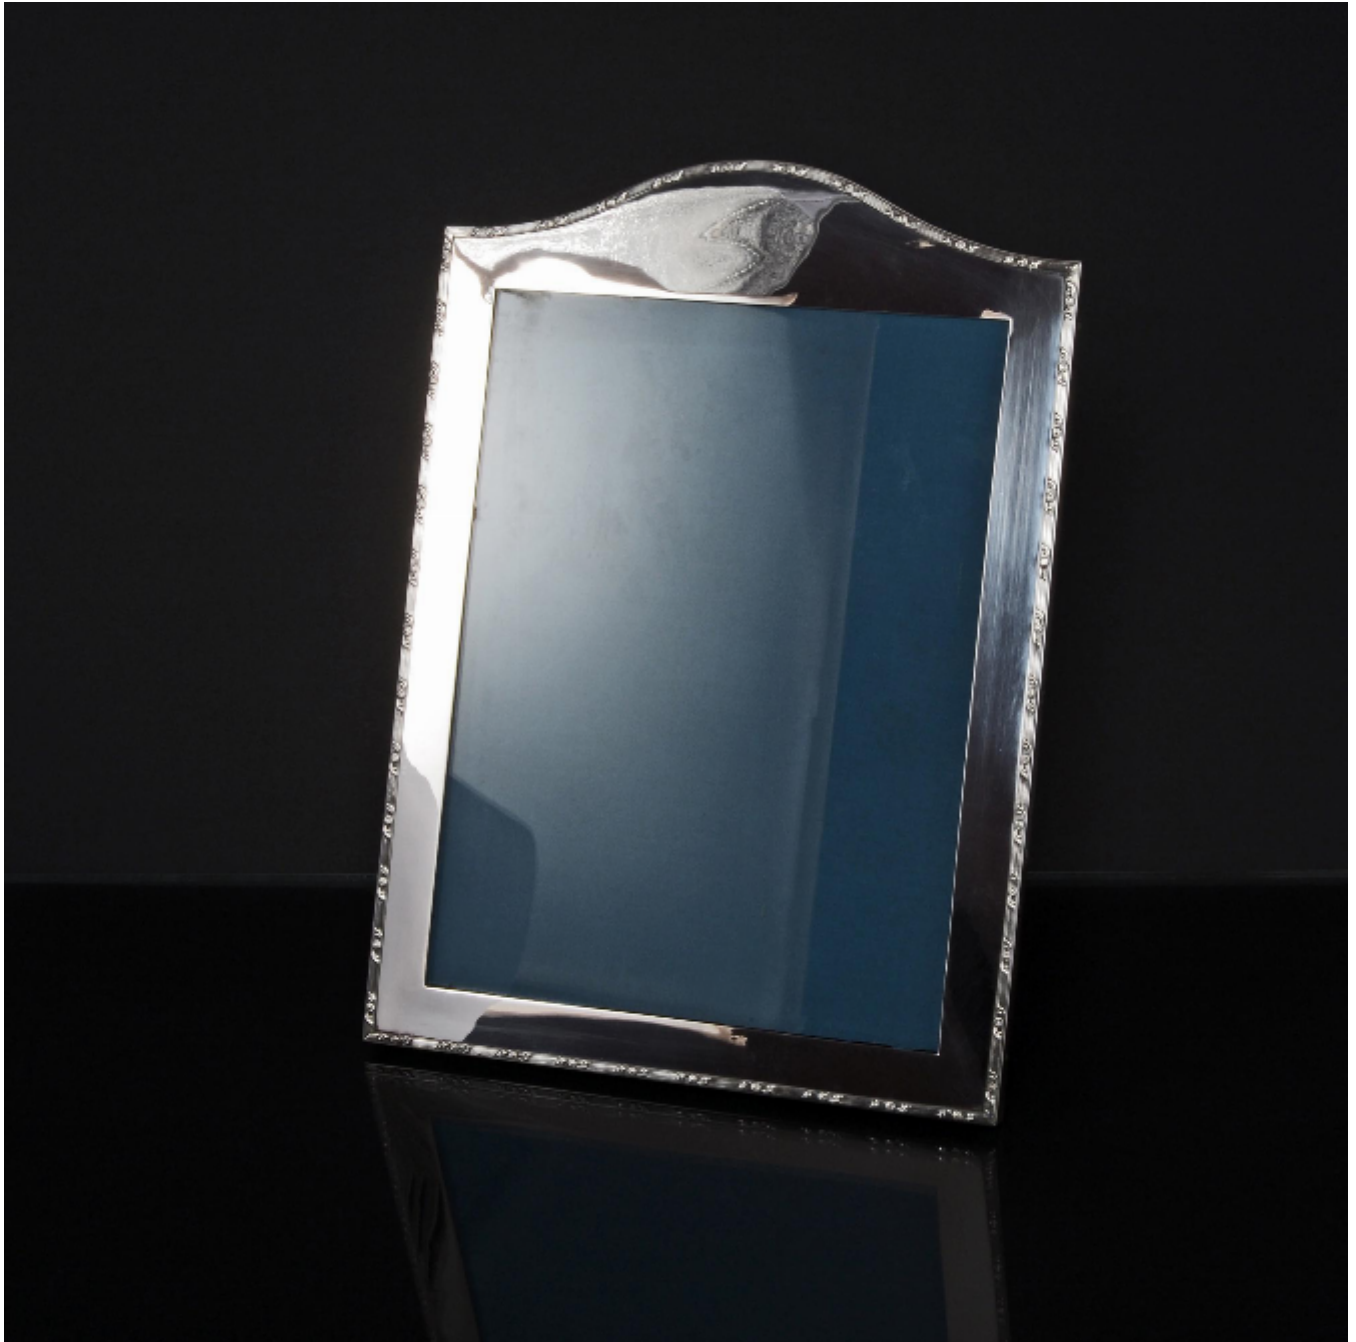

LANGFORDS

Antique & Contemporary Silver

Large silver photograph frame

Goldsmiths & Silversmiths Co

Sold

REF: 5341

Height: 370 mm (14.57")

Width: 265 mm (10.43")

Description

This impressive, handmade, sterling silver photograph frame is decorated with an attractive detail of delicate leaf and flowerhead motifs against a reeded border. The silver frame sits on its original wooden back.

The aperture will show a photograph 285mm x 215mm (11¼" x 8½")