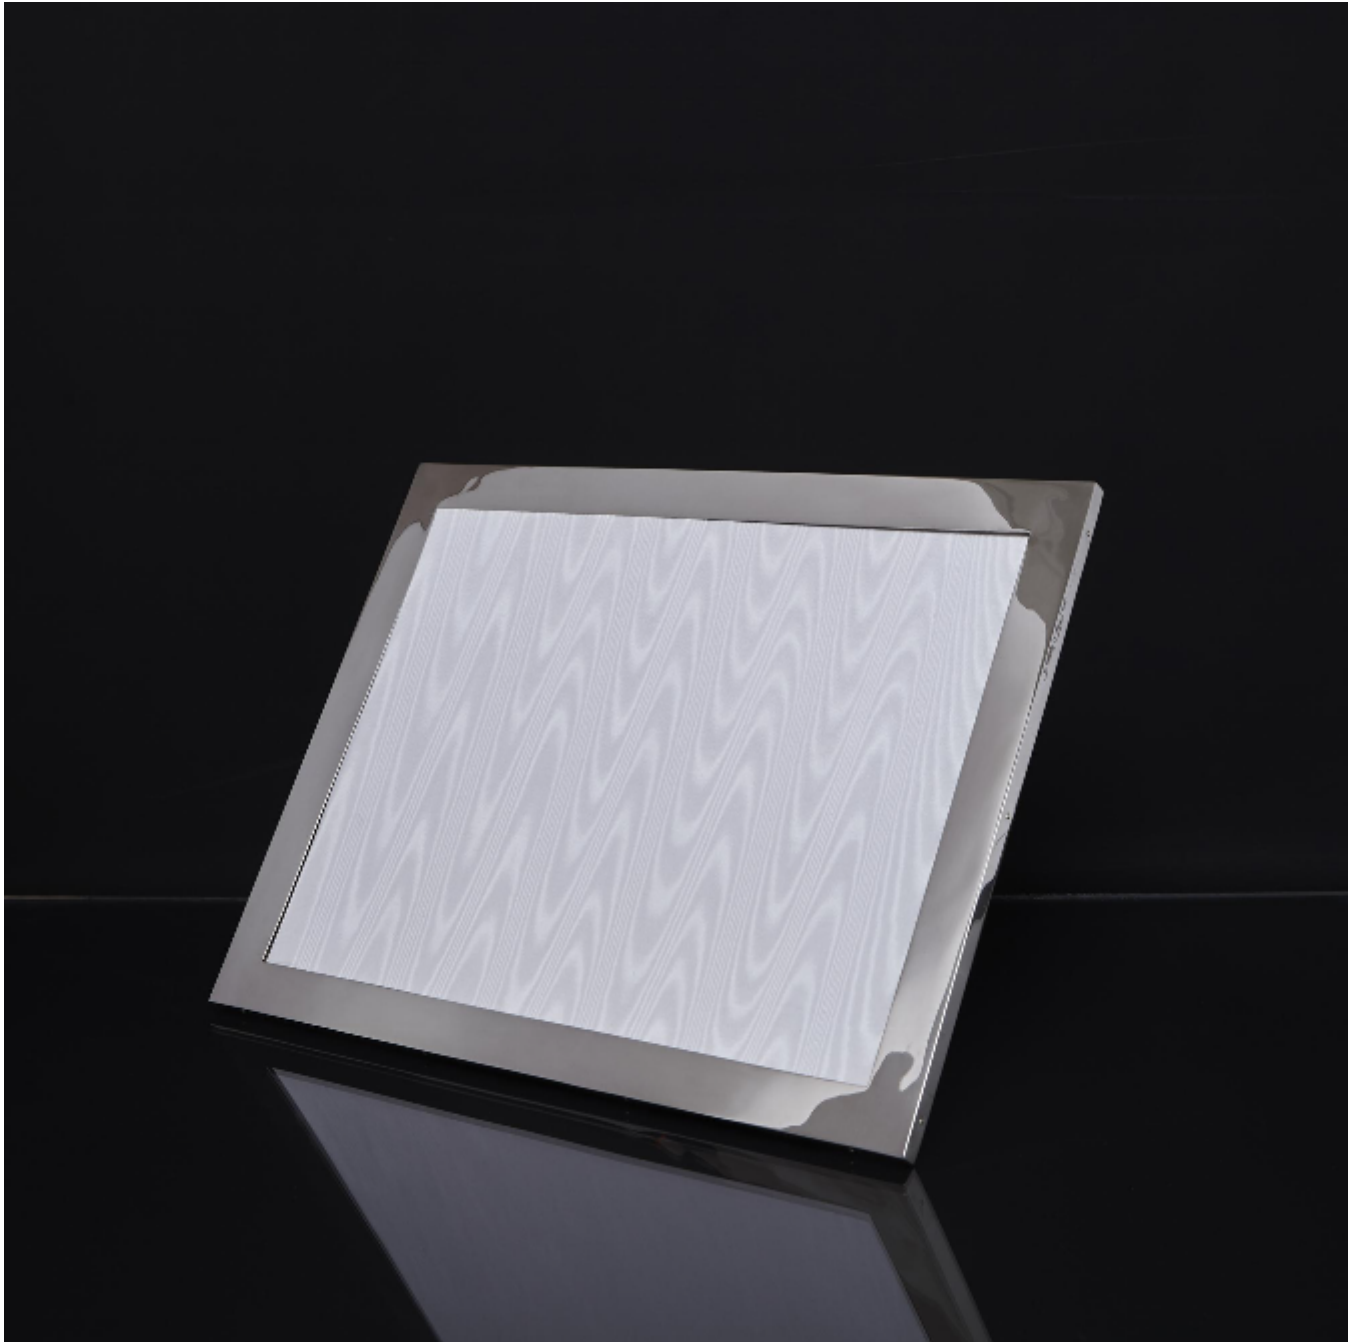

# LANGFORDS

Antique & Contemporary Silver

## Impressive landscape silver photo frame

Robert Pringle & Sons

£1,850

REF: 6222

Height: 300 mm (11.81")

Width: 405 mm (15.94")

## Description

Impressive and classically simple handmade silver photograph frame with its original wood back and easel. The landscape aperture is ready to hold a 250mm x 350mm (10" x 14") photograph.