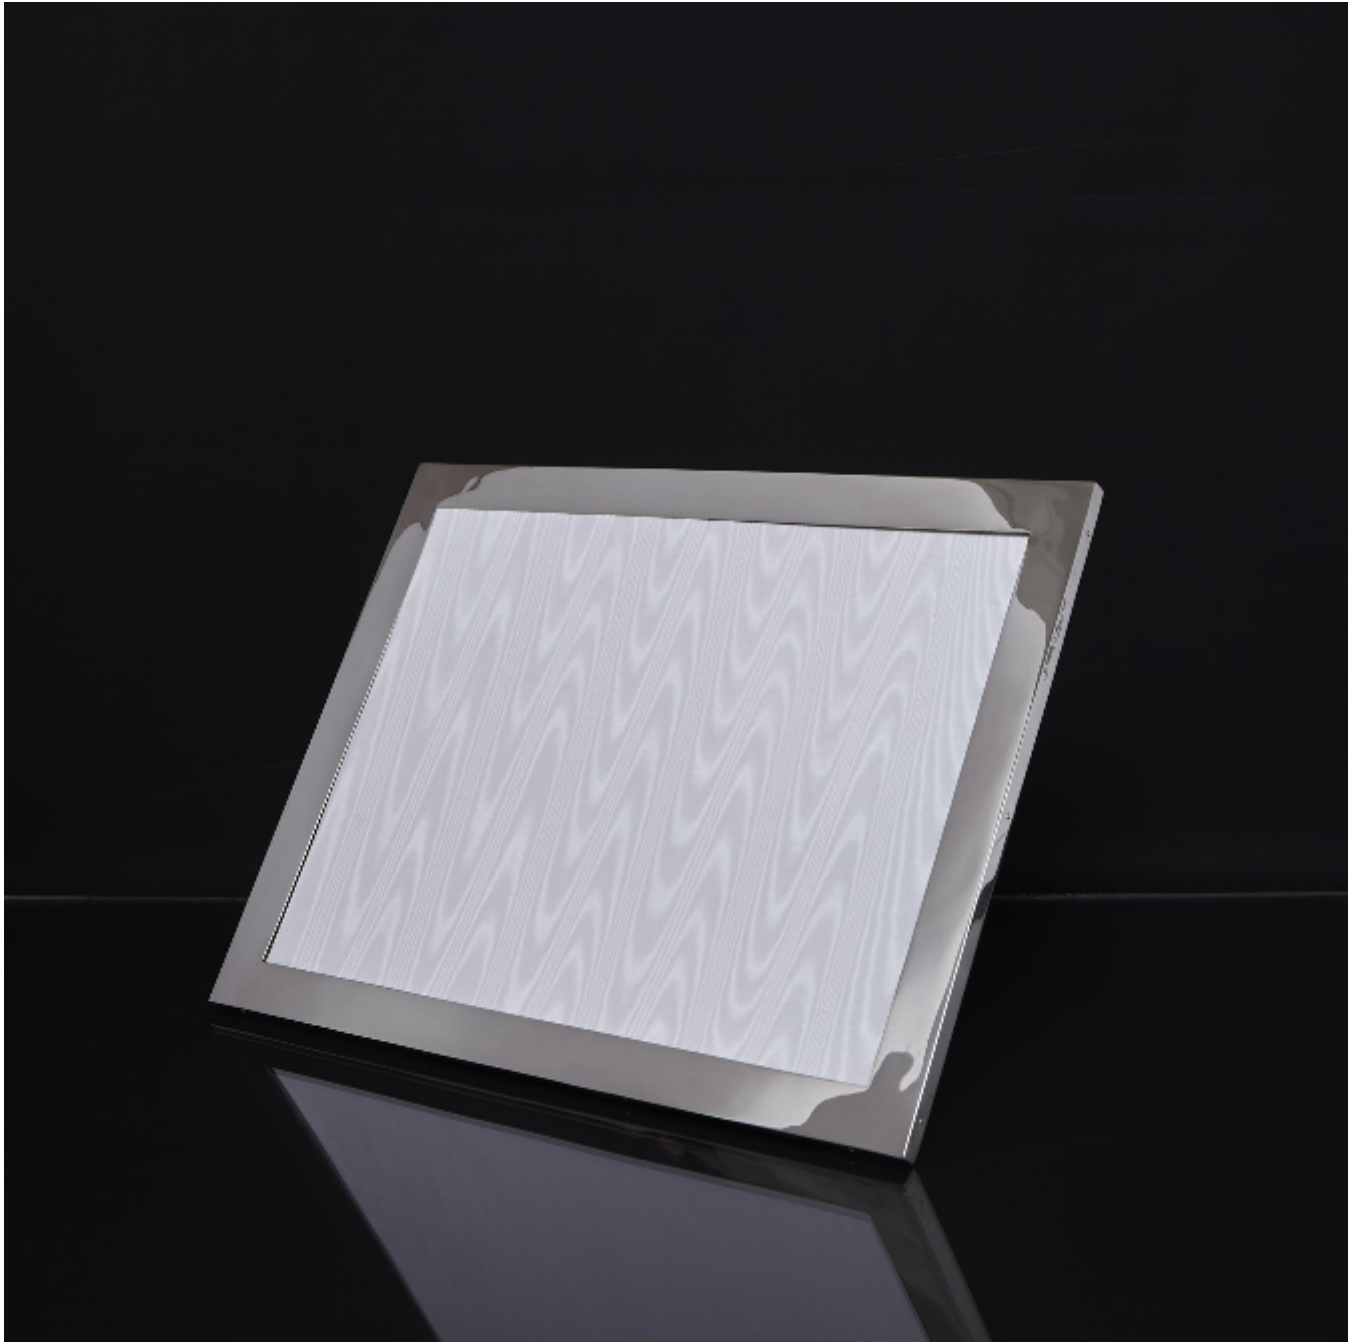

# LANGFORDS

Antique & Contemporary Silver

## Impressive landscape silver photo frame

Robert Pringle & Sons

£1,850

REF: 6222

Height: 300 mm (11.81")

Width: 405 mm (15.94")

## Description

Impressive and classically simple handmade silver photograph frame with its original wood back and easel. The landscape aperture is ready to hold a 250mm x 350mm (10" x 14") photograph.