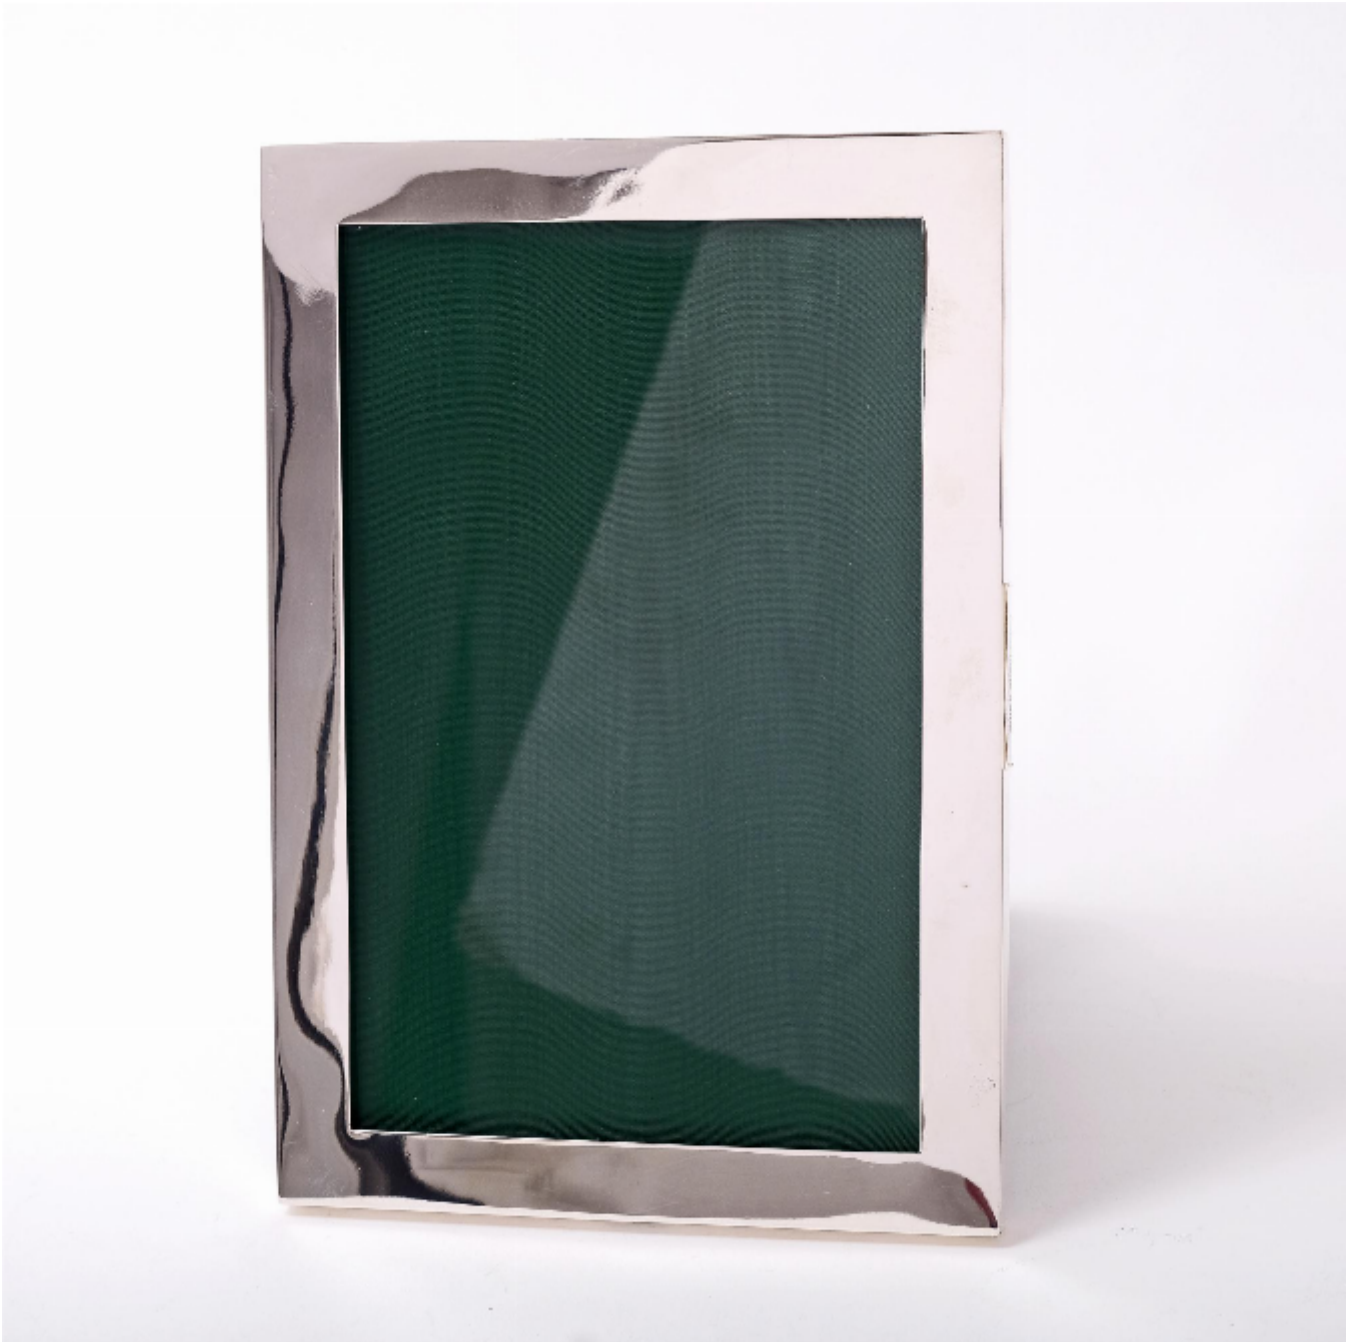

# LANGFORDS

Antique & Contemporary Silver

Handmade silver photograph frame

Mappin & Webb

Sold

REF: 5736

Height: 210 mm (8.27")

Width: 147 mm (5.79")

## Description

Handmade silver photograph frame, re-backed in green leather for use in either landscape or portrait format. It holds a picture size of 7" by 4½" (180mm x 115mm).