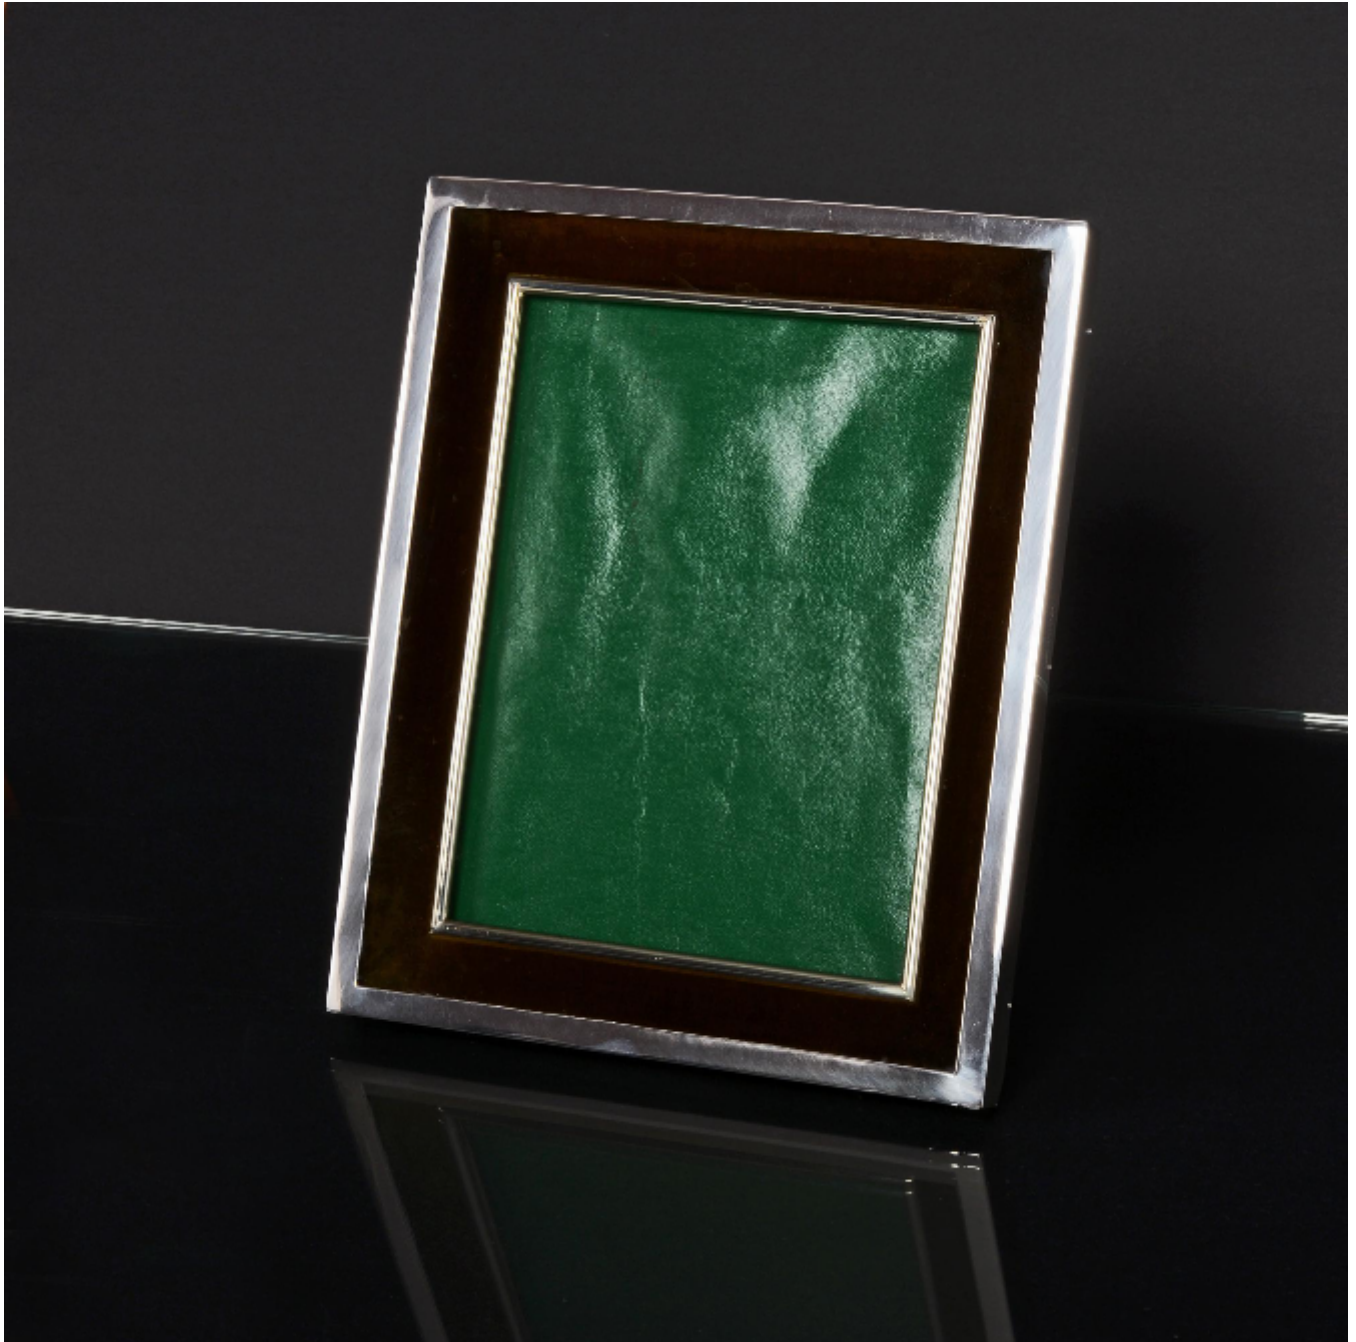

# LANGFORDS

Antique & Contemporary Silver

## Edwardian silver photograph frame

John Collard Vickery

Sold

REF: 6177

Height: 272 mm (10.71")

Width: 220 mm (8.66")

Depth: 22 mm (0.87")

## Description

An unusual handmade silver photo frame or shadow box, the outer flat fronted section holding a dark velvet mount and inner frame. The frame stands on a green leather back and easel.

In portrait style, the aperture will hold a 200mm x 150mm (8" x 6") photograph.