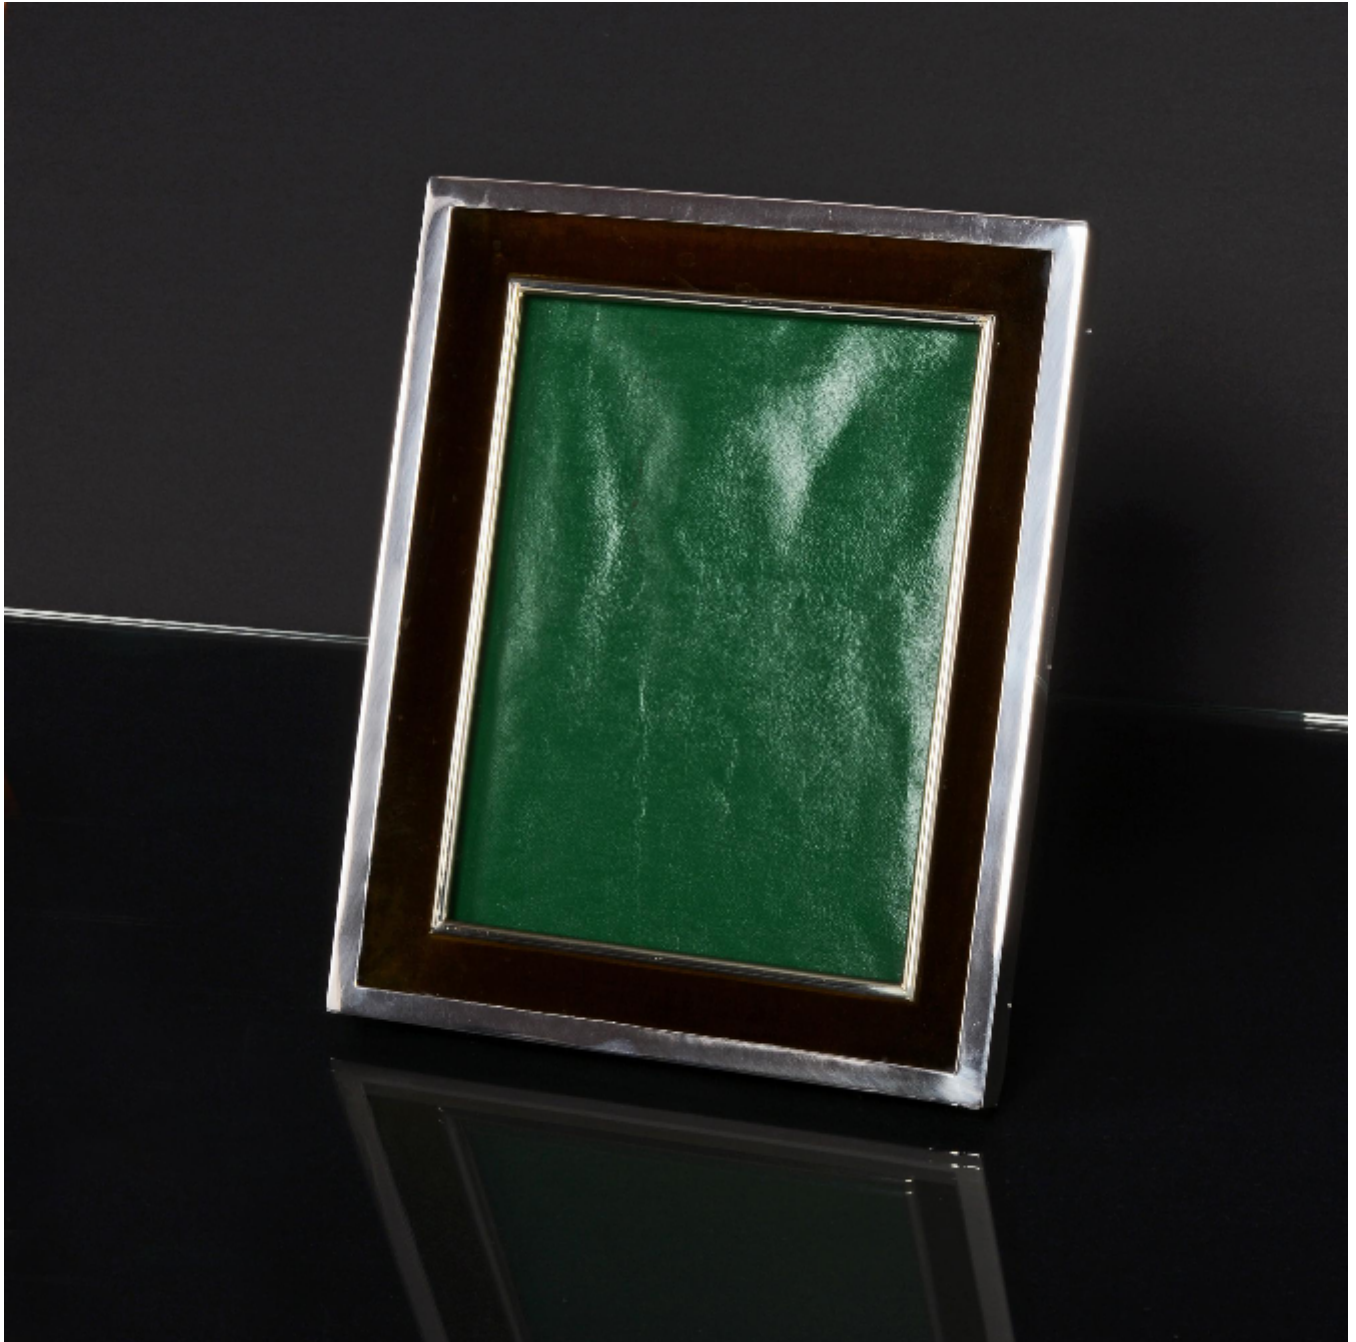

LANGFORDS

Antique & Contemporary Silver

Edwardian silver photograph frame

John Collard Vickery

£1,450

REF: 6177

Height: 272 mm (10.71")

Width: 220 mm (8.66")

Depth: 22 mm (0.87")

Description

An unusual handmade silver photo frame or shadow box, the outer flat fronted section holding a dark velvet mount and inner frame. The frame stands on a green leather back and easel.

In portrait style, the aperture will hold a 200mm x 150mm (8" x 6") photograph.