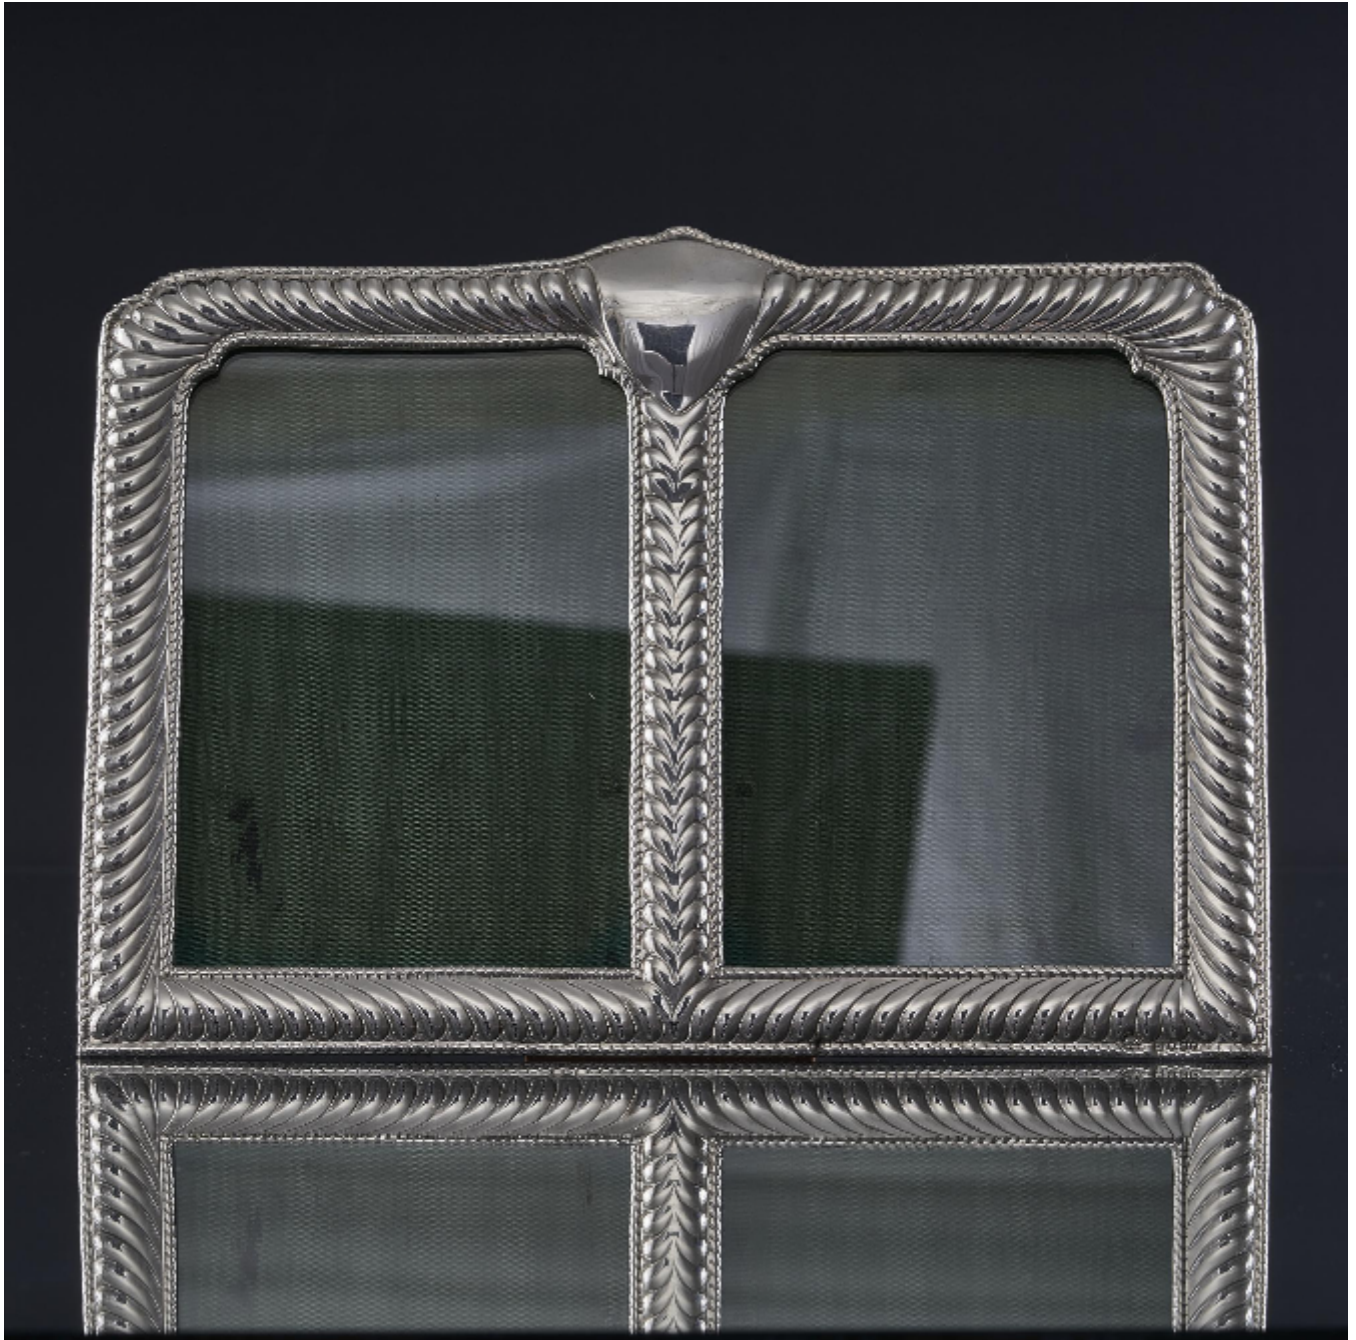

LANGFORDS

Antique & Contemporary Silver

Double portrait style silver photograph frame

William Comyns

£1,460

REF: 7591

Height: 173 mm (6.81")

Width: 234 mm (9.21")

Depth: 19 mm (0.75")

Weight: 125 g

Description

This lovely antique Victorian silver photo frame, of a particularly good quality and a substantial gauge of silver, will hold two images in portrait style, each 5" x 3½" (130mm x 90mm). The frame features a generous rope twist border and is decorated with sloped tapering fluting around its entire surface. An empty shield sits at the top of the frame and could be engraved in order to personalise the piece.