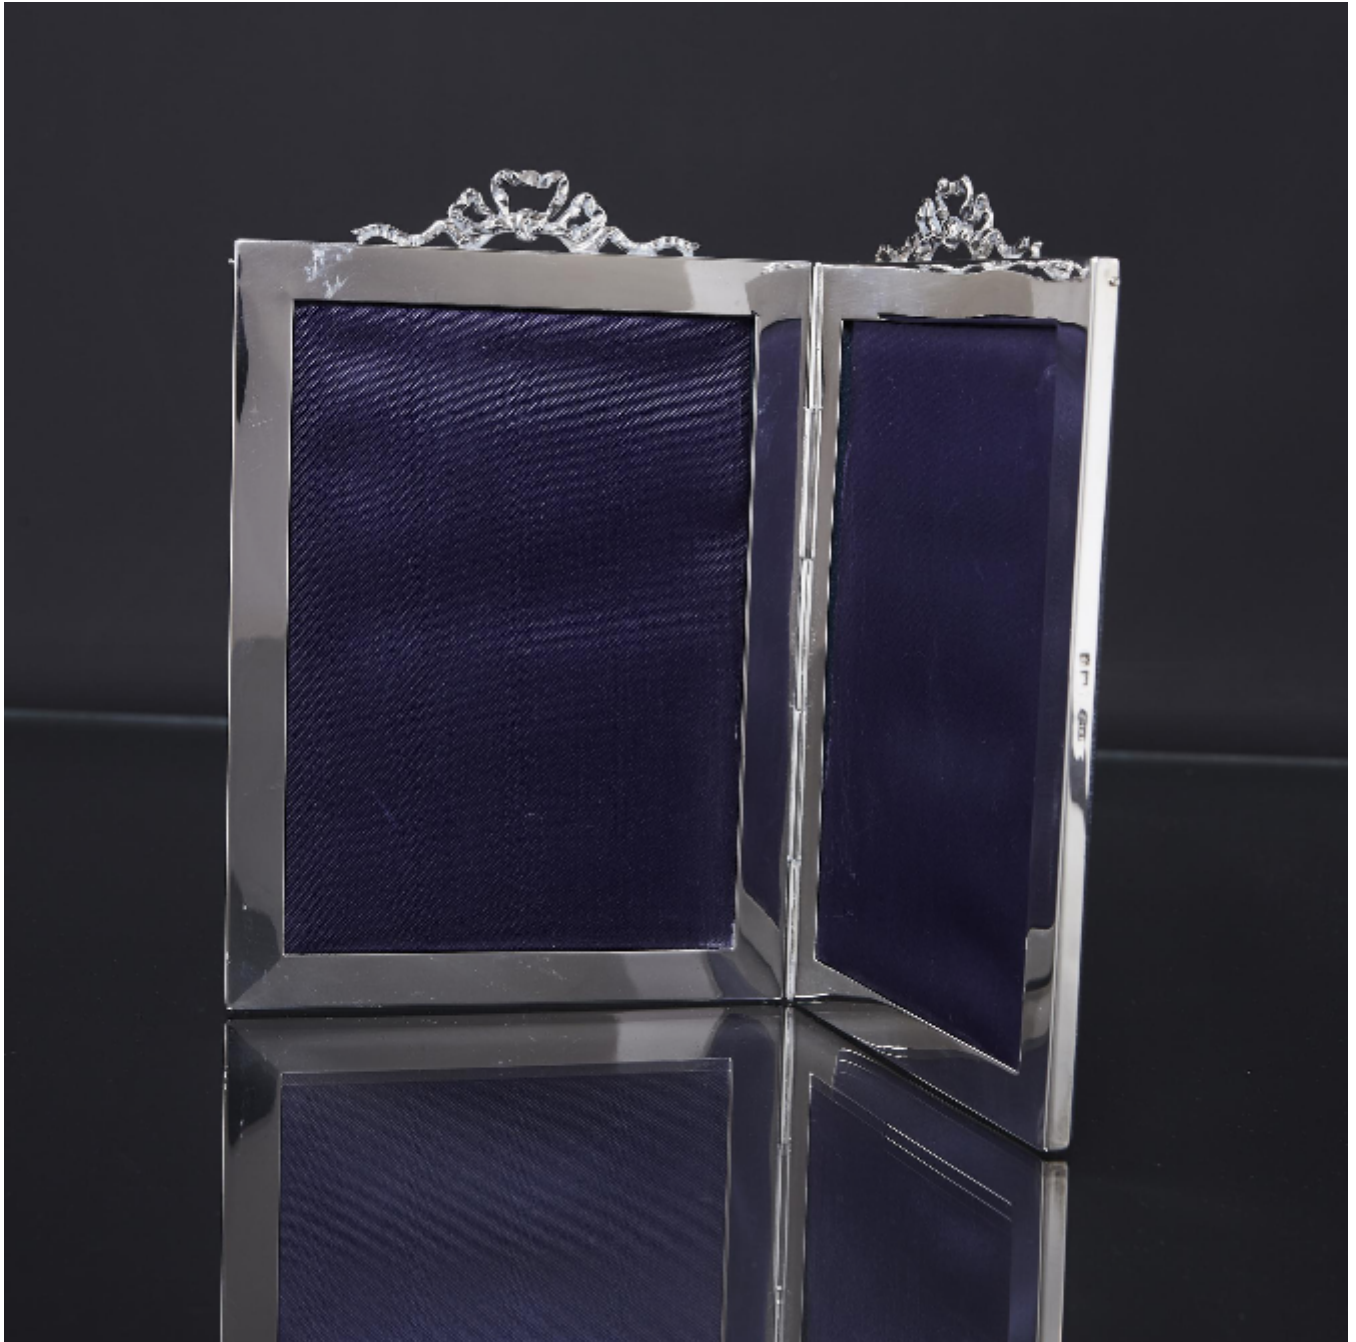

LANGFORDS

Antique & Contemporary Silver

Antique double silver photograph frame

E Mander & Son

Sold

REF: 4067

Height: 157 mm (6.18")

Depth: 120 mm (4.72")

Description

Handmade Edwardian antique silver double folding photo frame with cast openwork ribbon mounts and new navy blue leather backing. Aperture 95mm x 130mm (3¾" x 5")