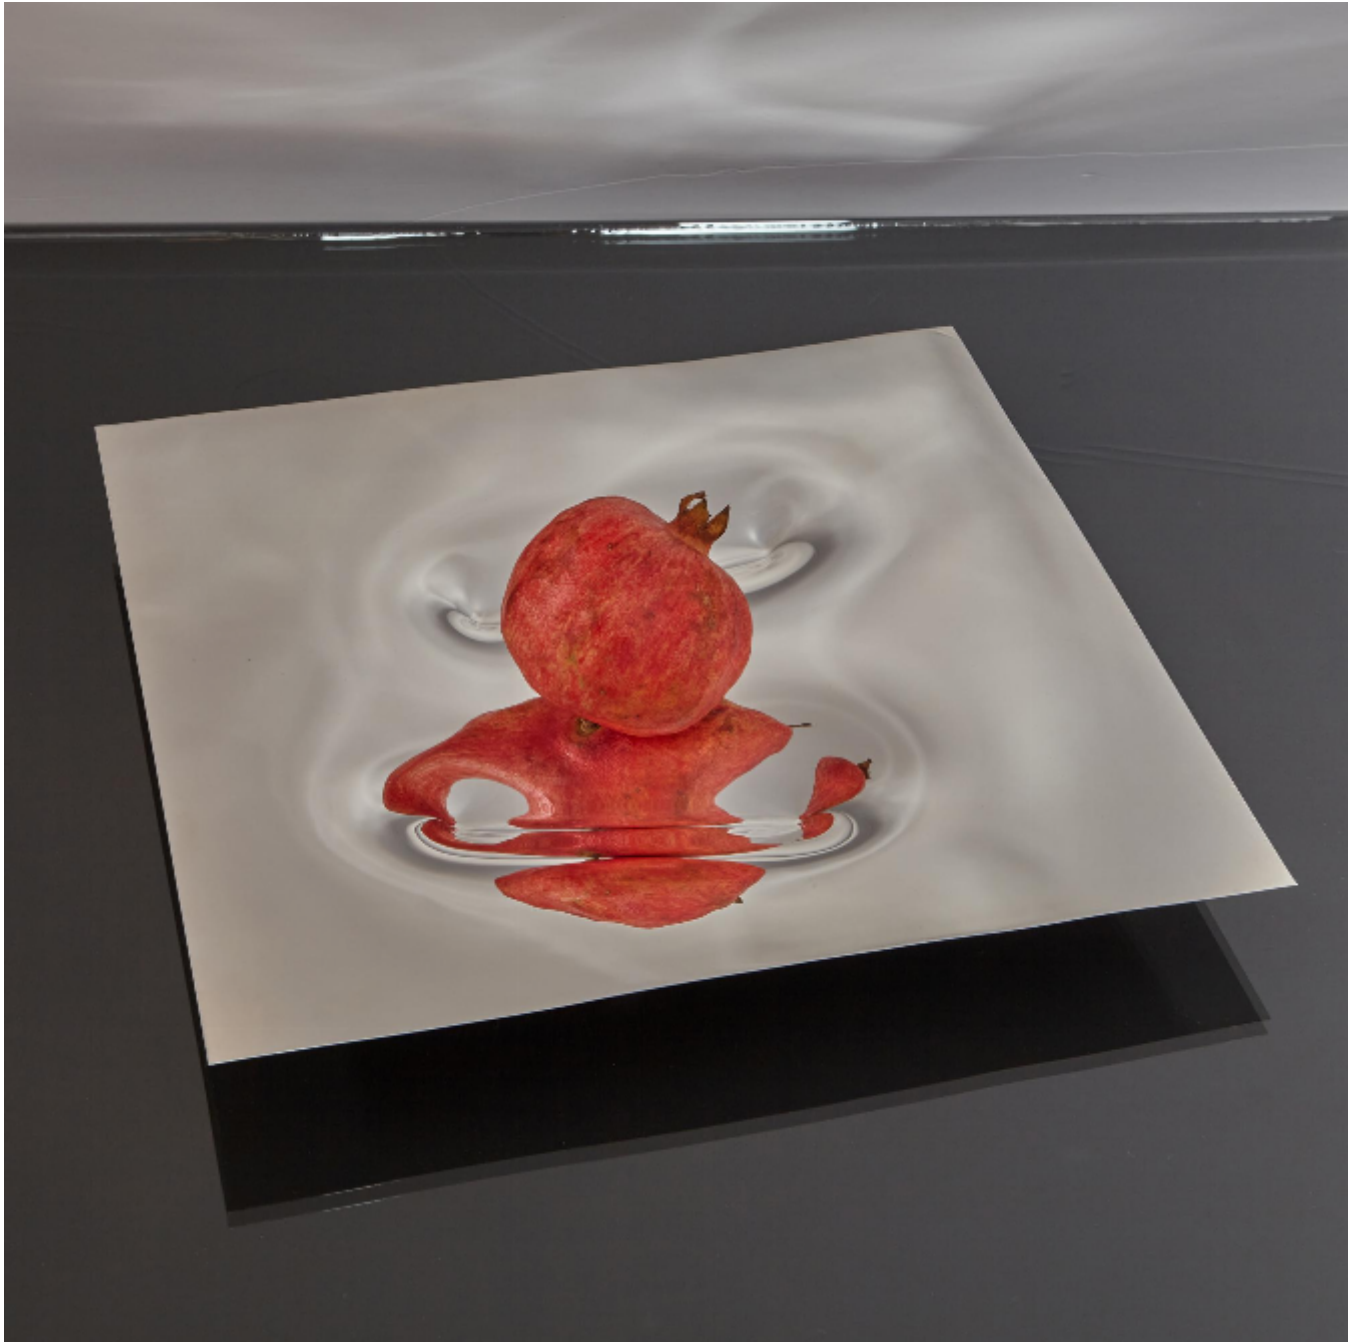

# LANGFORDS

Antique & Contemporary Silver

Taj silver-plated centrepiece

De Vecchi

£840

REF: 5608

Width: 310 mm (12.2")

Depth: 310 mm (12.2")

## Description

The Taj silver-plated centrepiece or dish features a simple and smooth surface punched delicately to create an abstract shape. The highly reflective surface of the tray mirrors its surroundings and presents a beautiful trompe-l'oeil effect. This silver tray was inspired by kinetic art and designed and crafted in sterling silver by Gabriele De Vecchi fascinated by Modernism and Futurism.

The original Taj design was made in silver and is also available from Langfords.