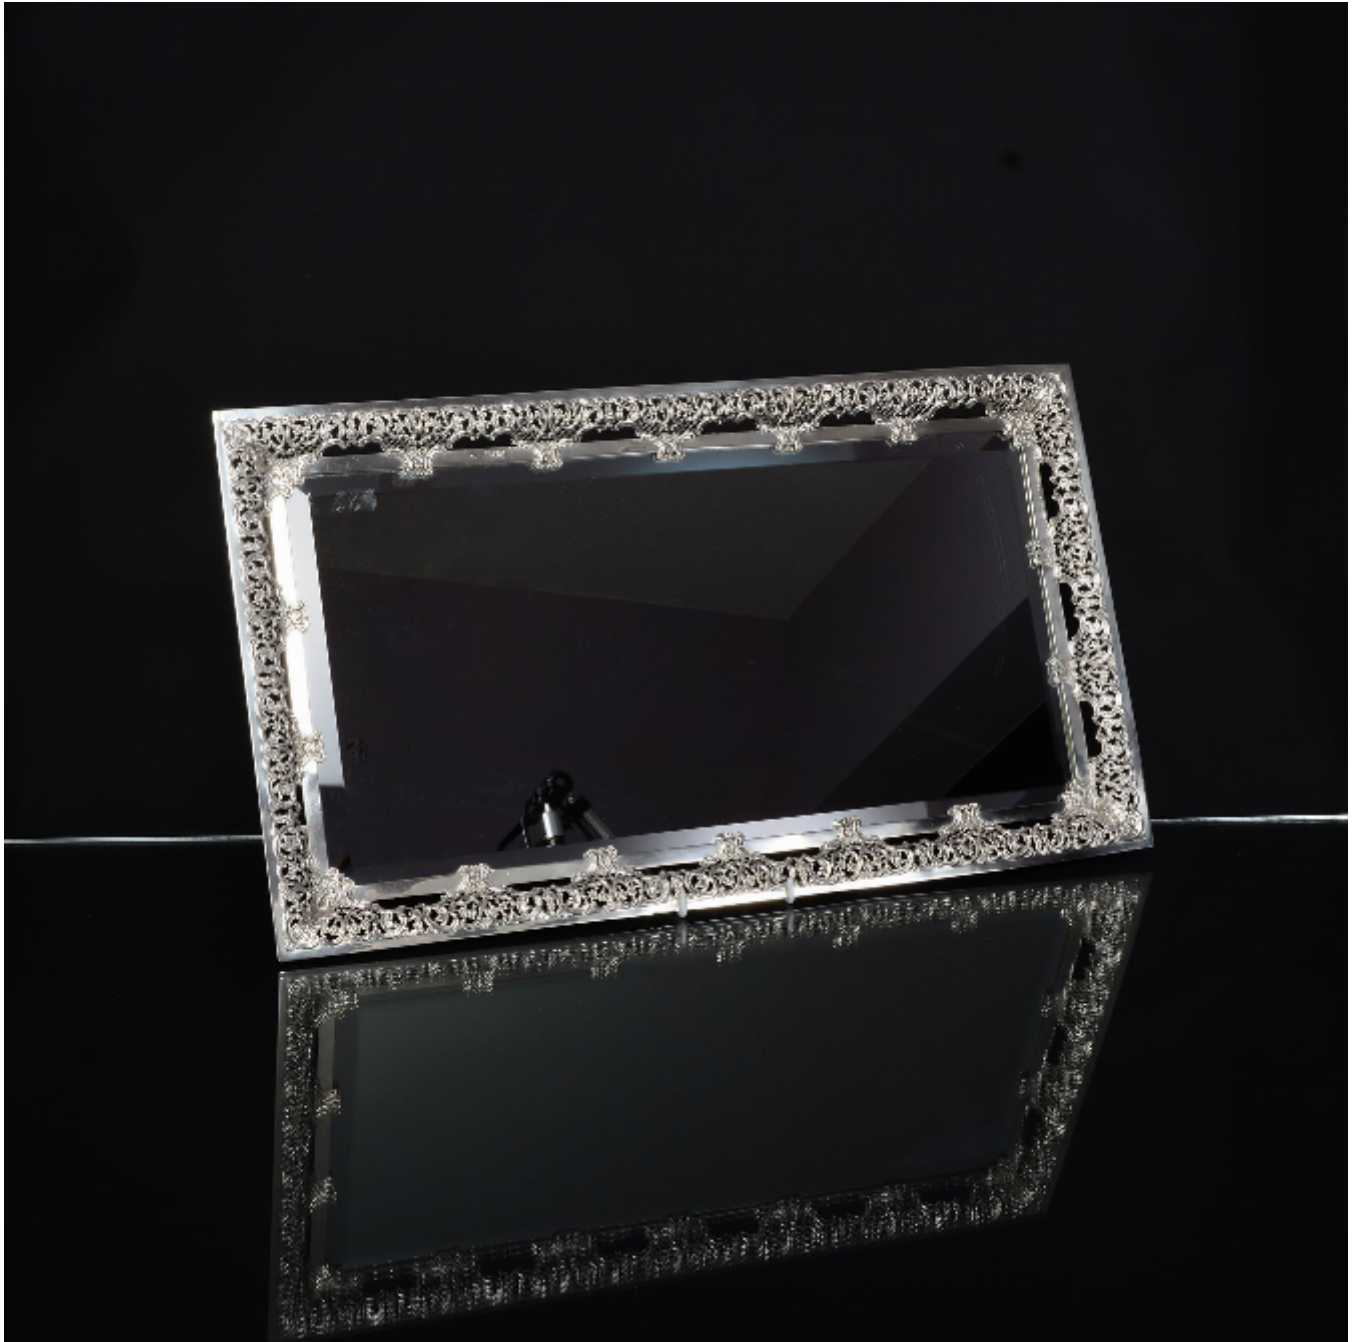

LANGFORDS

Antique & Contemporary Silver

Antique mirrored silver plateau

William Comyns

£3,200

REF: 2135

Width: 600 mm (23.62")

Depth: 350 mm (13.78")

Description

The raised gallery type silver border is embossed and hand-pierced and this piece is suitable as a plateau for a centrepiece or could be wall mounted and used as a mirror.