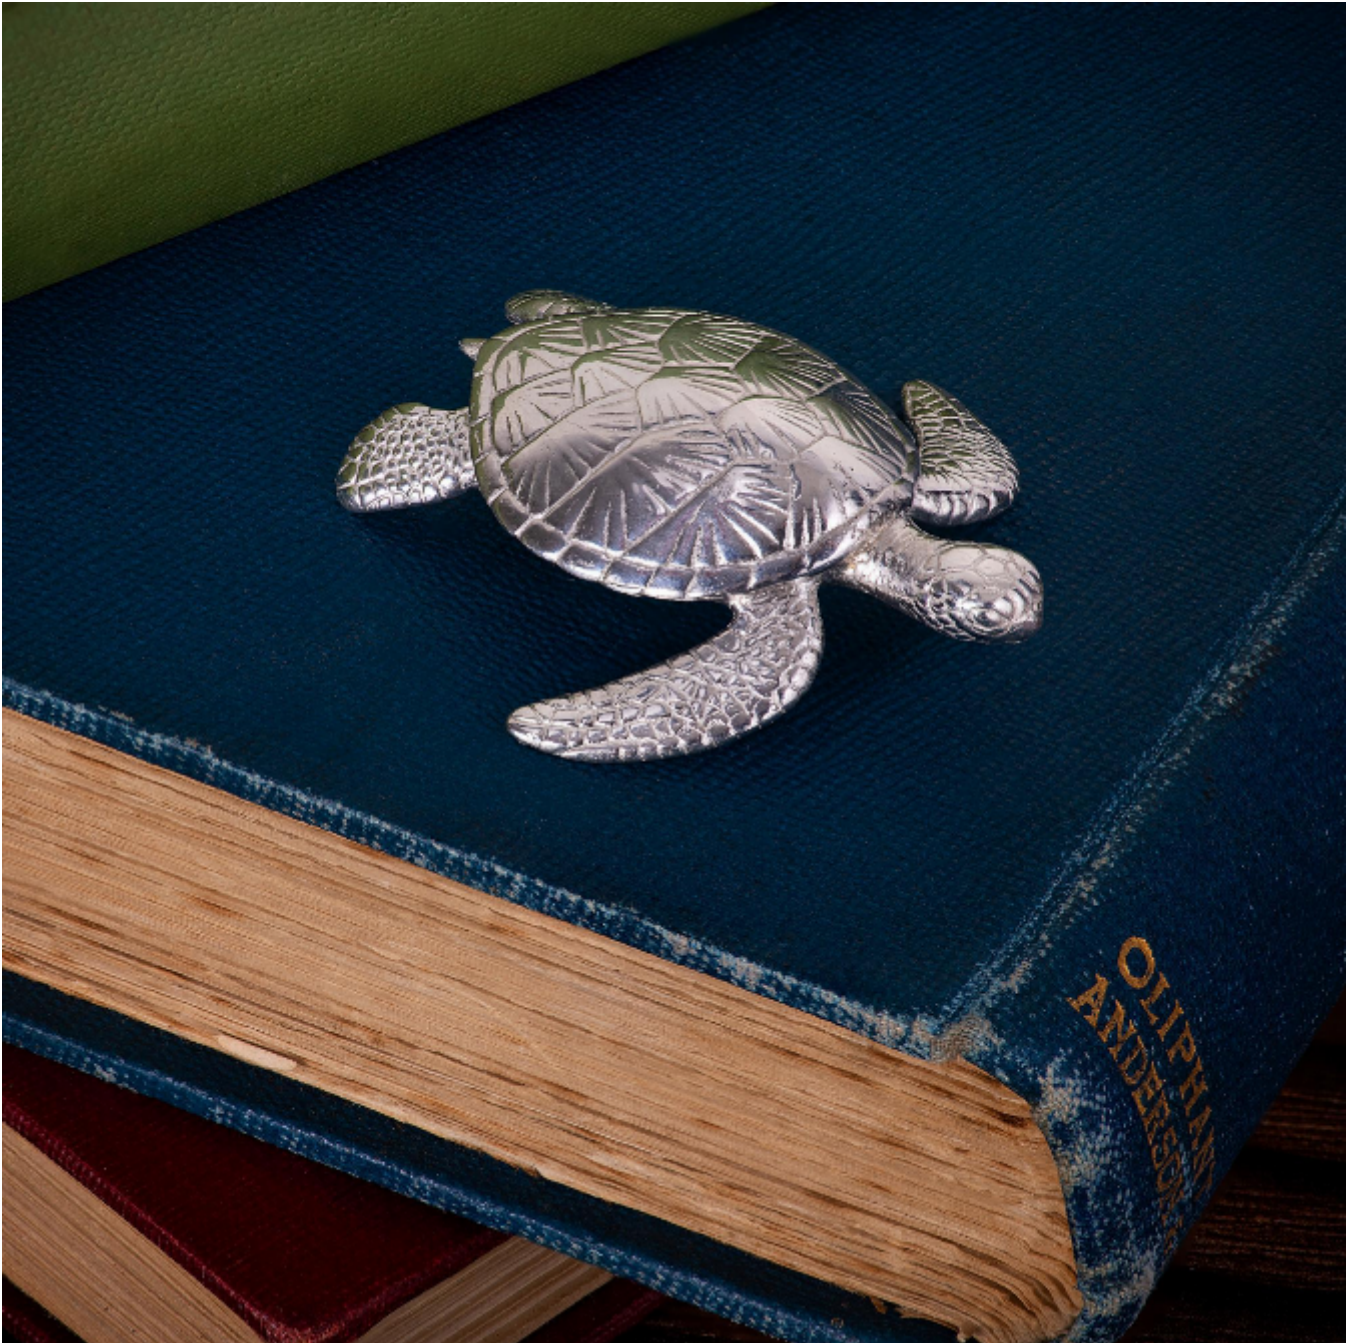

LANGFORDS

Antique & Contemporary Silver

Silver sea turtle model

£270

REF: 9413

Width: 55 mm (2.17")

Depth: 40 mm (1.57")

Weight: 41 g

Description

Celebrate the enduring spirit of the ocean with a solid sterling silver sea turtle sculpture. A timeless symbol of resilience, wisdom, and longevity, this handcrafted piece captures the turtle's graceful journey through life's currents. Polished to perfection, it's a meaningful addition to your home or a thoughtful gift of inspiration. Proudly made in England.