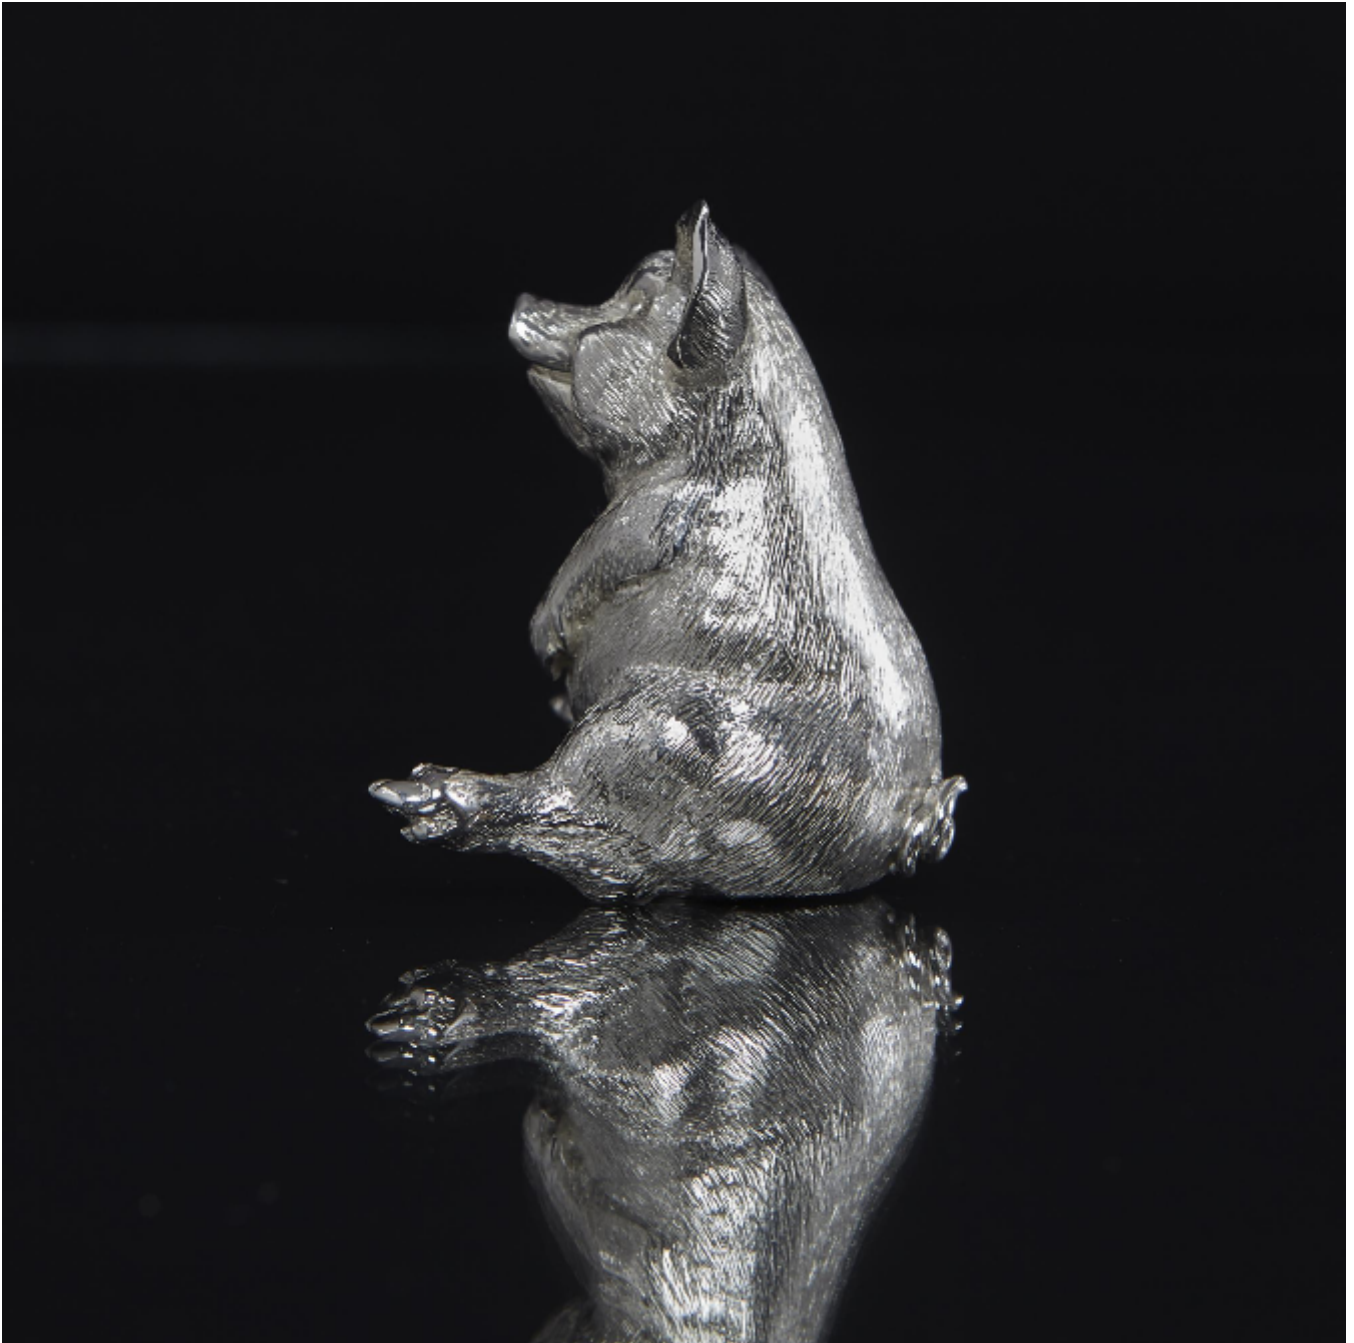

LANGFORDS

Antique & Contemporary Silver

Silver pig model - sitting

Sold

REF: 6961

Height: 45 mm (1.77")

Weight: 80 g

Description

Since pigs and piglets are smart and very social animals, they've found a new place in popular film and literary culture.

Langfords has a range of heavy quality pig and piglet models which are cast in sterling silver using the traditional, centuries-old technique of lost wax casting where molten silver is poured into a mould that has been created by means of a wax model. Once the silver has solidified, the wax model is melted and drained away. Each of our models is then individually hand chased to produce the lifelike effect seen in the finished piece.