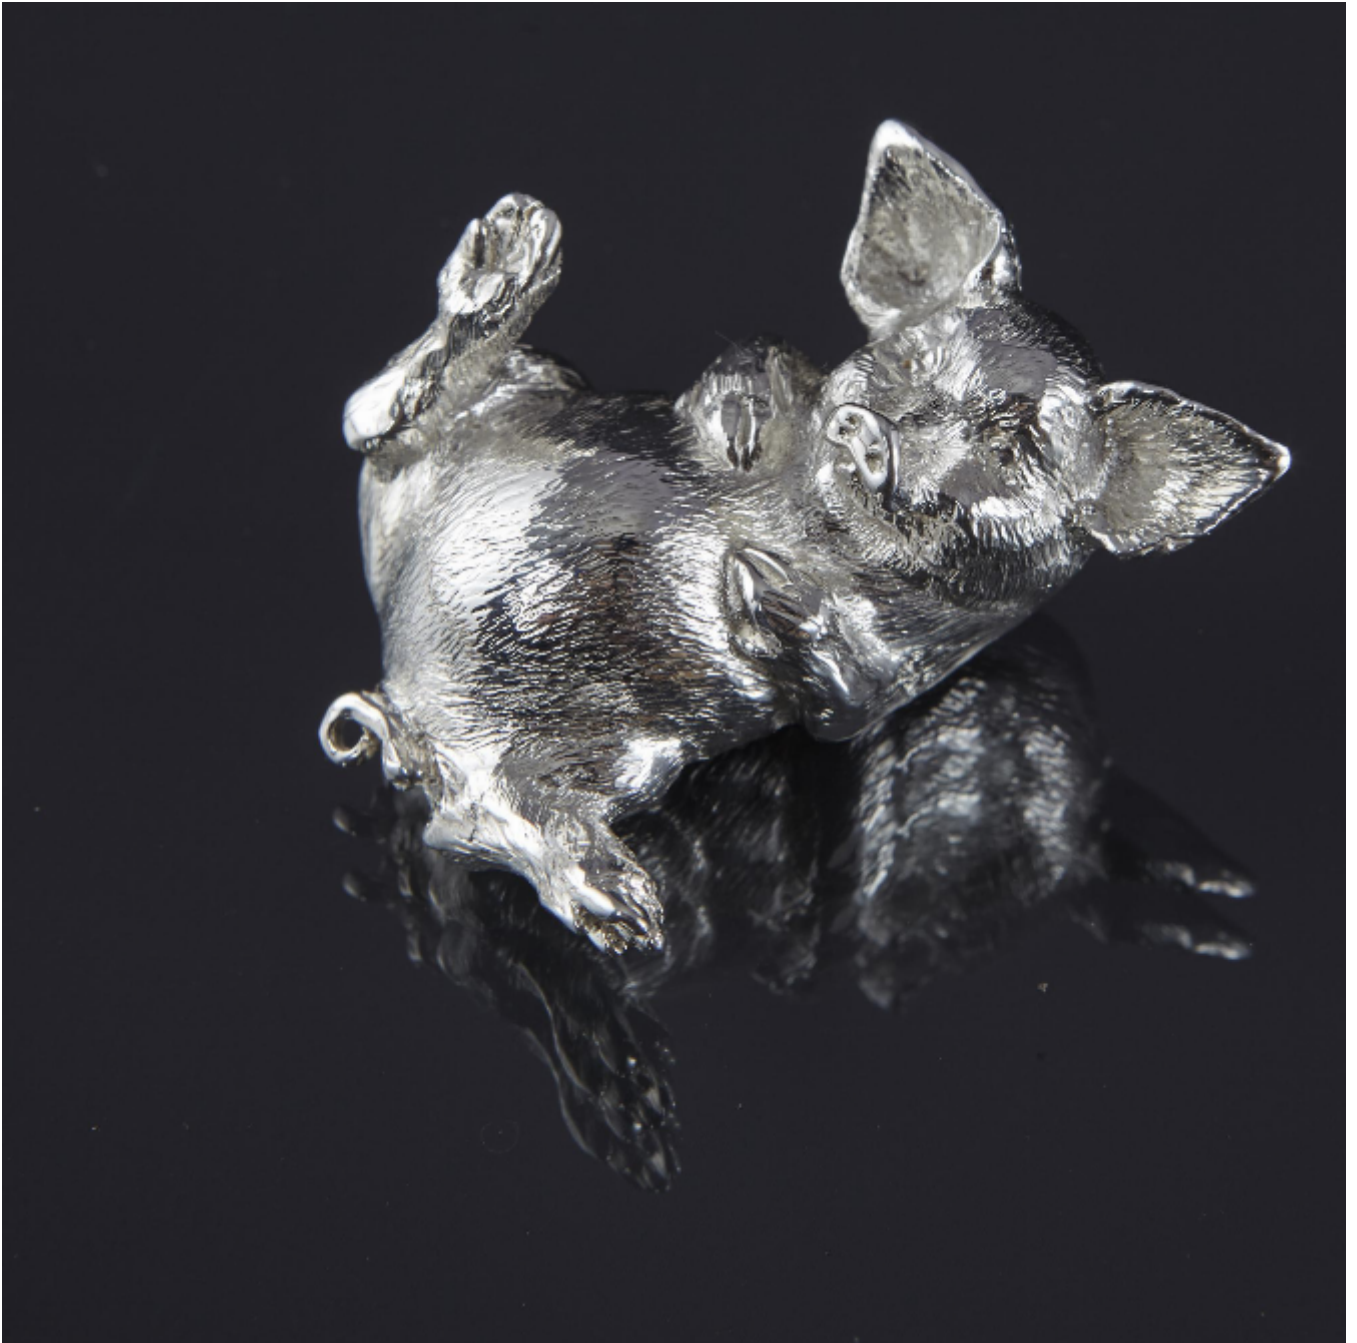

LANGFORDS

Antique & Contemporary Silver

Silver pig model lying back

Sold

REF: 7569

Height: 53 mm (2.09")

Width: 45 mm (1.77")

Weight: 90 g

Description

Since pigs and piglets are smart and very social animals, they've found a new place in popular film and literary culture.

Langfords' range of heavy quality pig models are cast in sterling silver using the traditional, centuries-old technique of lost wax casting where molten silver is poured into a mould that has been created by means of a wax model. Once the silver has solidified, the wax model is melted and drained away. Each of our models is then individually hand chased to produce the lifelike effect seen in the finished piece.