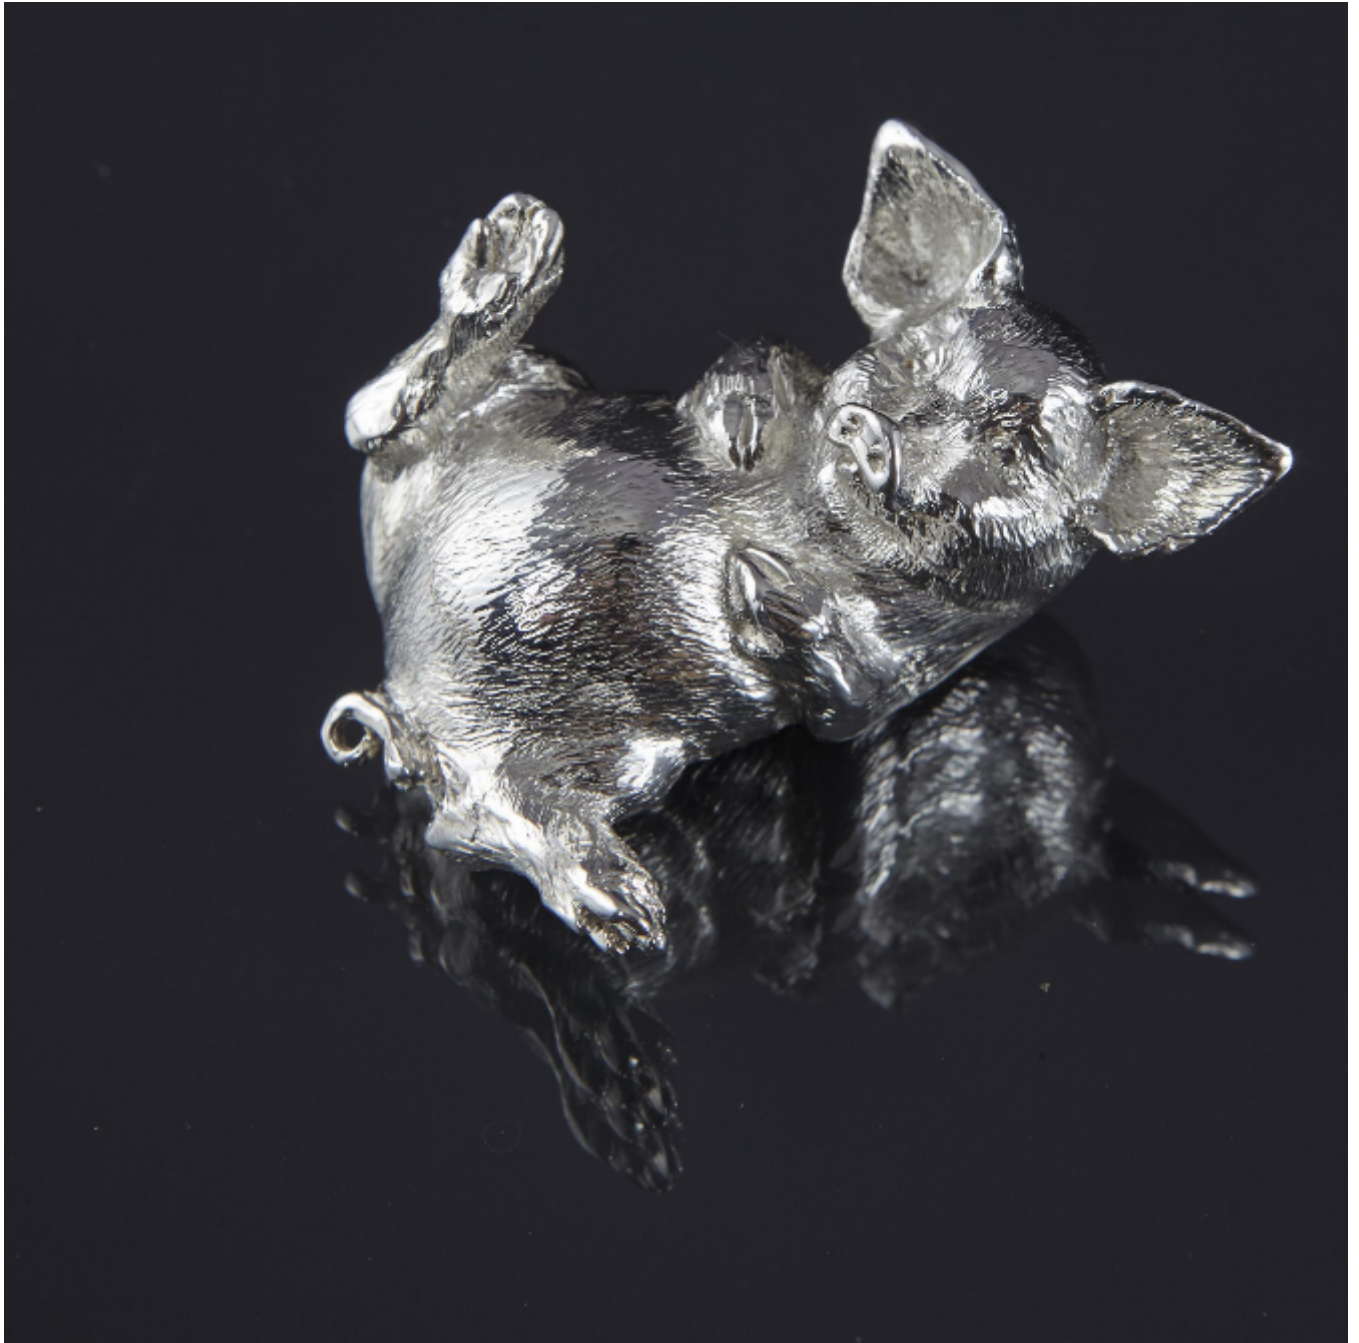

LANGFORDS

Antique & Contemporary Silver

Silver pig model lying back

Sold

REF: 7569

Height: 53 mm (2.09")

Width: 45 mm (1.77")

Weight: 90 g

Description

Since pigs and piglets are smart and very social animals, they've found a new place in popular film and literary culture.

Langfords' range of heavy quality pig models are cast in sterling silver using the traditional, centuries-old technique of lost wax casting where molten silver is poured into a mould that has been created by means of a wax model. Once the silver has solidified, the wax model is melted and drained away. Each of our models is then individually hand chased to produce the lifelike effect seen in the finished piece.