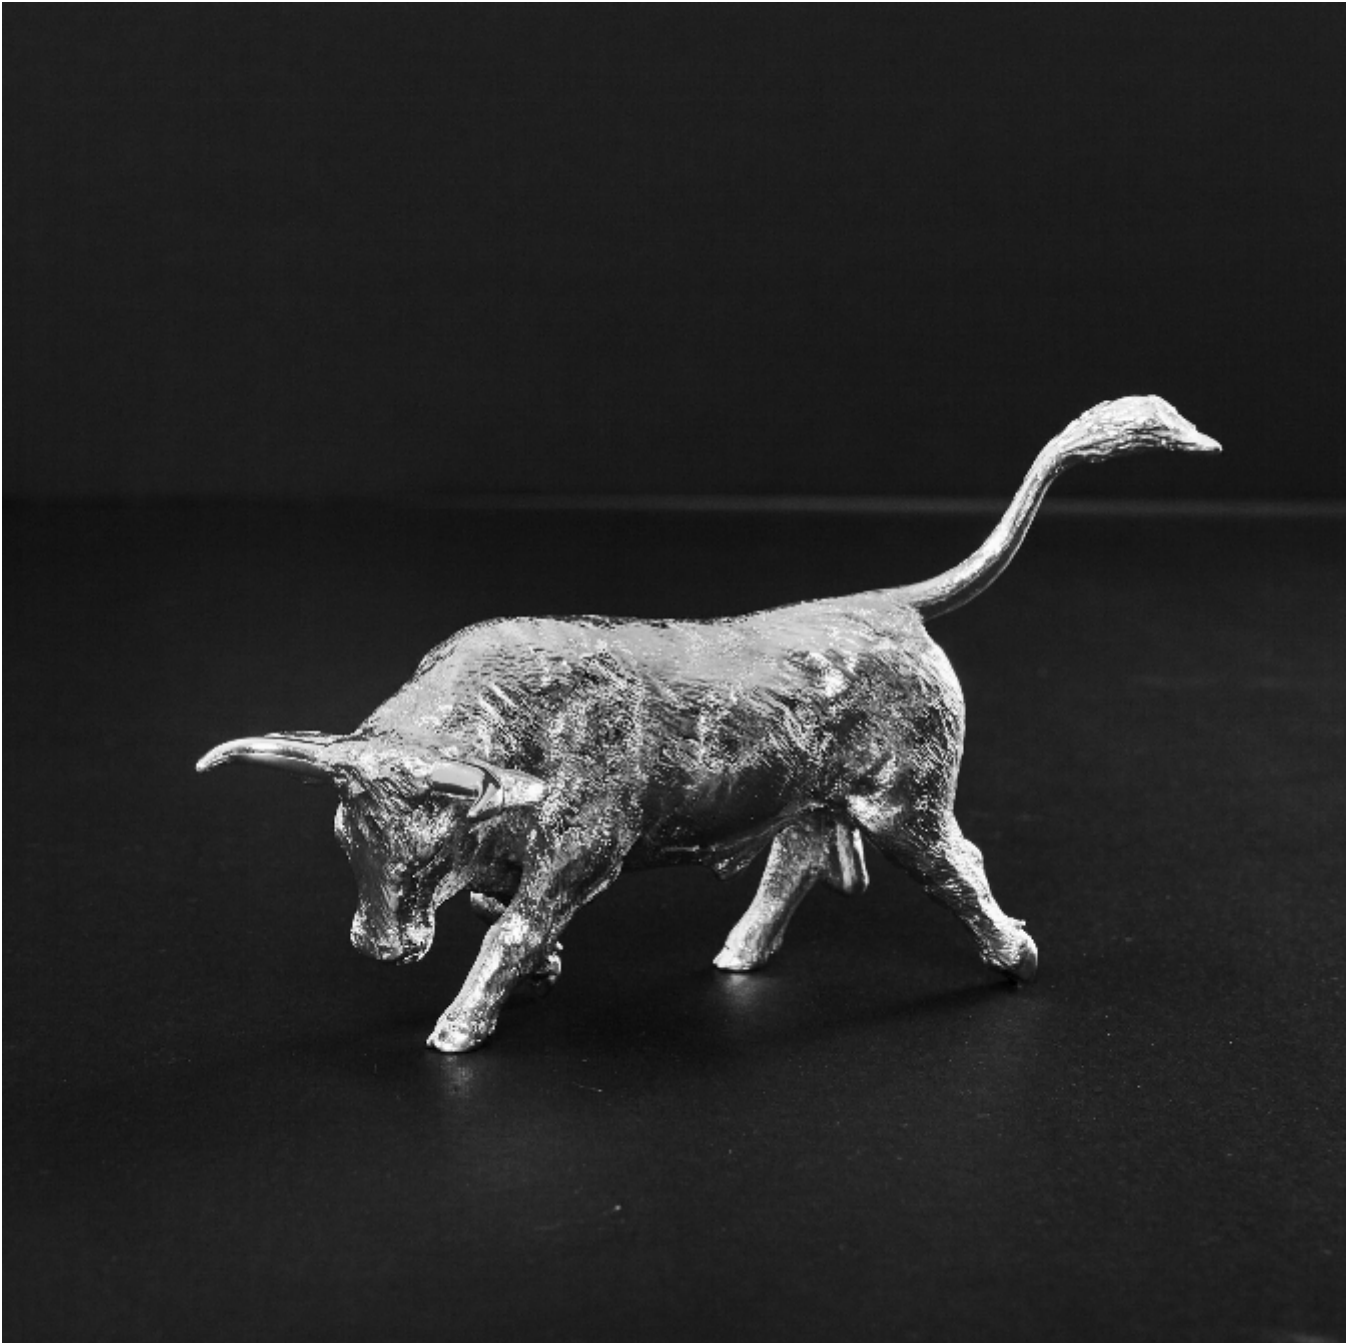

# LANGFORDS

Antique & Contemporary Silver

Silver model bull

Sold

REF: 5803

Height: 75 mm (2.95")

Depth: 150 mm (5.91")

Weight: 246 g

## Description

From time immemorial mythological bulls are scattered throughout world folklore and are portrayed as creatures to fear and revere in equal measure.

Like all Langfords' silver models, our silver bull is cast in heavy gauge sterling silver using the traditional, centuries-old technique of lost wax casting where molten silver is poured into a mould that has been created by means of a wax model. Once the silver has solidified, the wax model is melted and drained away. Each of our models is then individually hand chased to produce the lifelike effect seen in the finished piece.