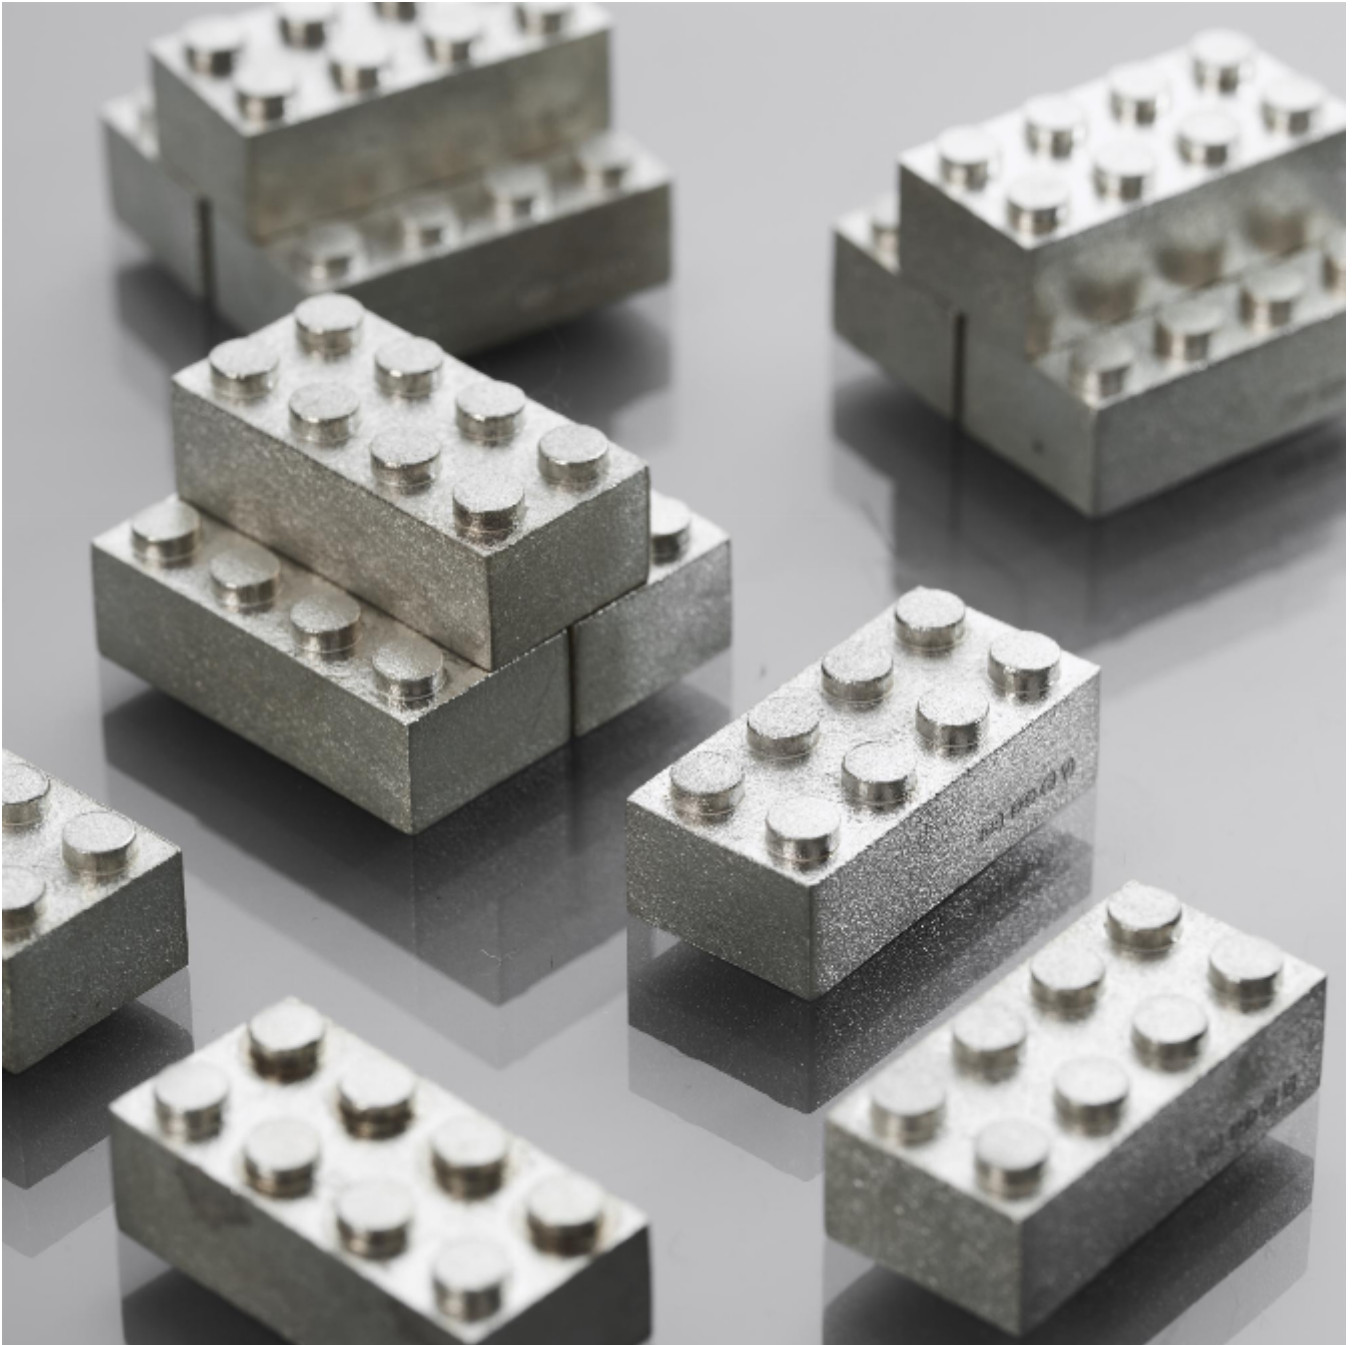

LANGFORDS

Antique & Contemporary Silver

Double solid silver building brick

£120

REF: 9421

Height: 11 mm (0.43")

Width: 30 mm (1.18")

Depth: 15 mm (0.59")

Weight: 20 g

Description

Relive the magic of endless building sessions with this solid sterling silver brick, and bring back memories of imaginative towers, intricate designs and moments of joy as your creations came to life.

Also available in 24 carat gold. Please contact us for more details.