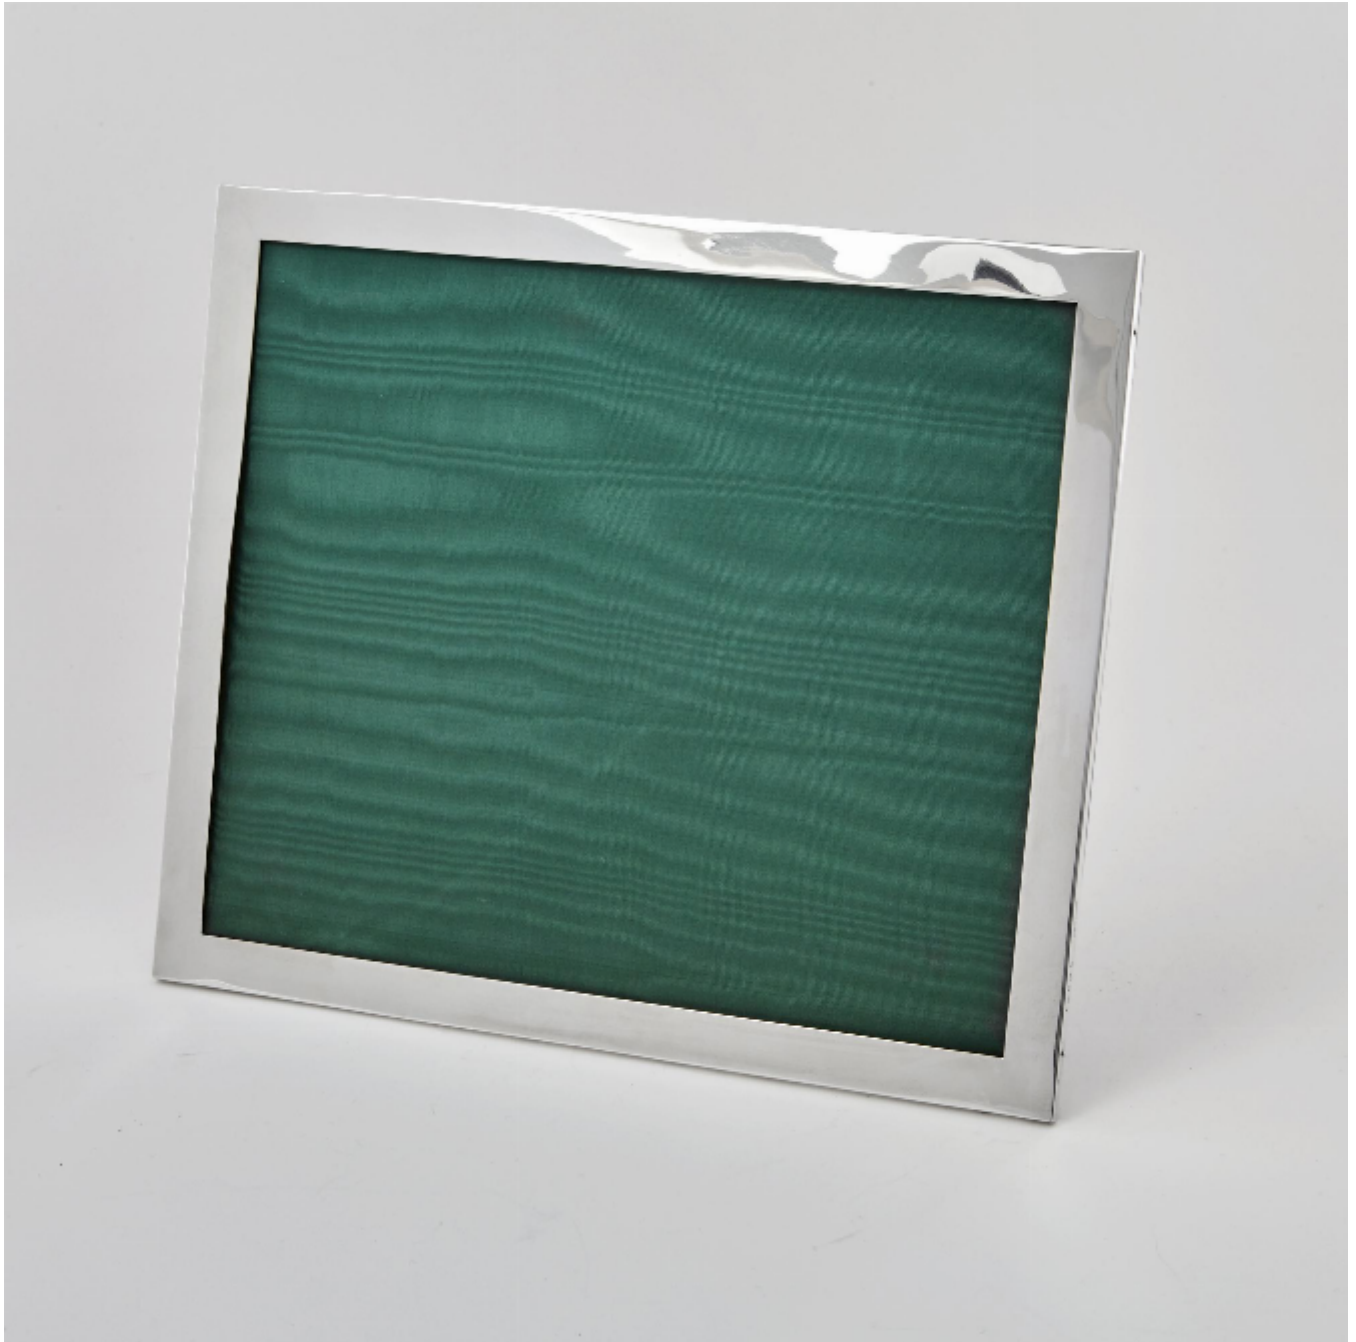

# LANGFORDS

Antique & Contemporary Silver

Silver landscape or portrait photograph frame

Charles S Green & Co

£890

REF: 6215

Height: 345 mm (13.58")

Width: 420 mm (16.54")

## Description

A good quality and versatile handmade silver photograph frame with original oak back and easel. The photograph aperture is 290mm x 265mm (11½" x 14½") and can be displayed in portrait or landscape format.