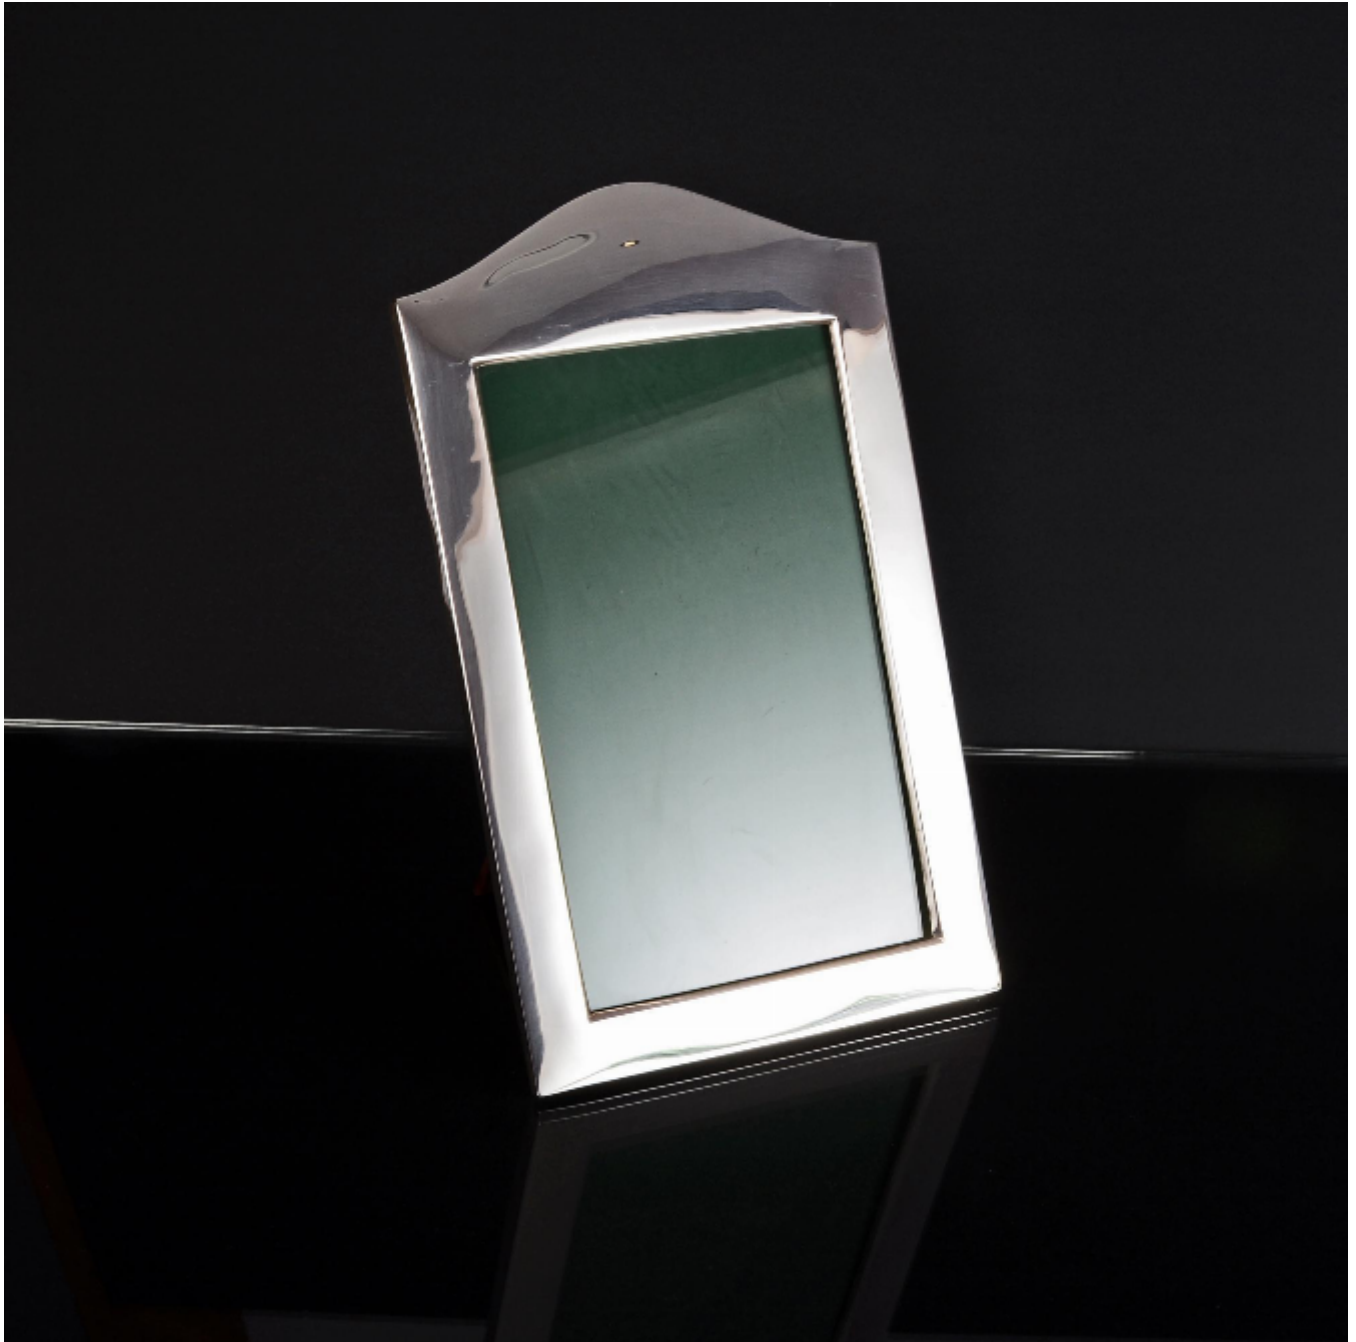

LANGFORDS

Antique & Contemporary Silver

Portrait style antique sterling silver photo frame

Cohen & Charles

Sold

REF: 6214

Height: 345 mm (13.58")

Width: 205 mm (8.07")

Description

Good handmade, domed silver photograph frame with square edges and slightly pillowed front profile. The wooden frame and easel are original and the portrait-style aperture holds a 250mm x 150mm (10" x 6") photograph.