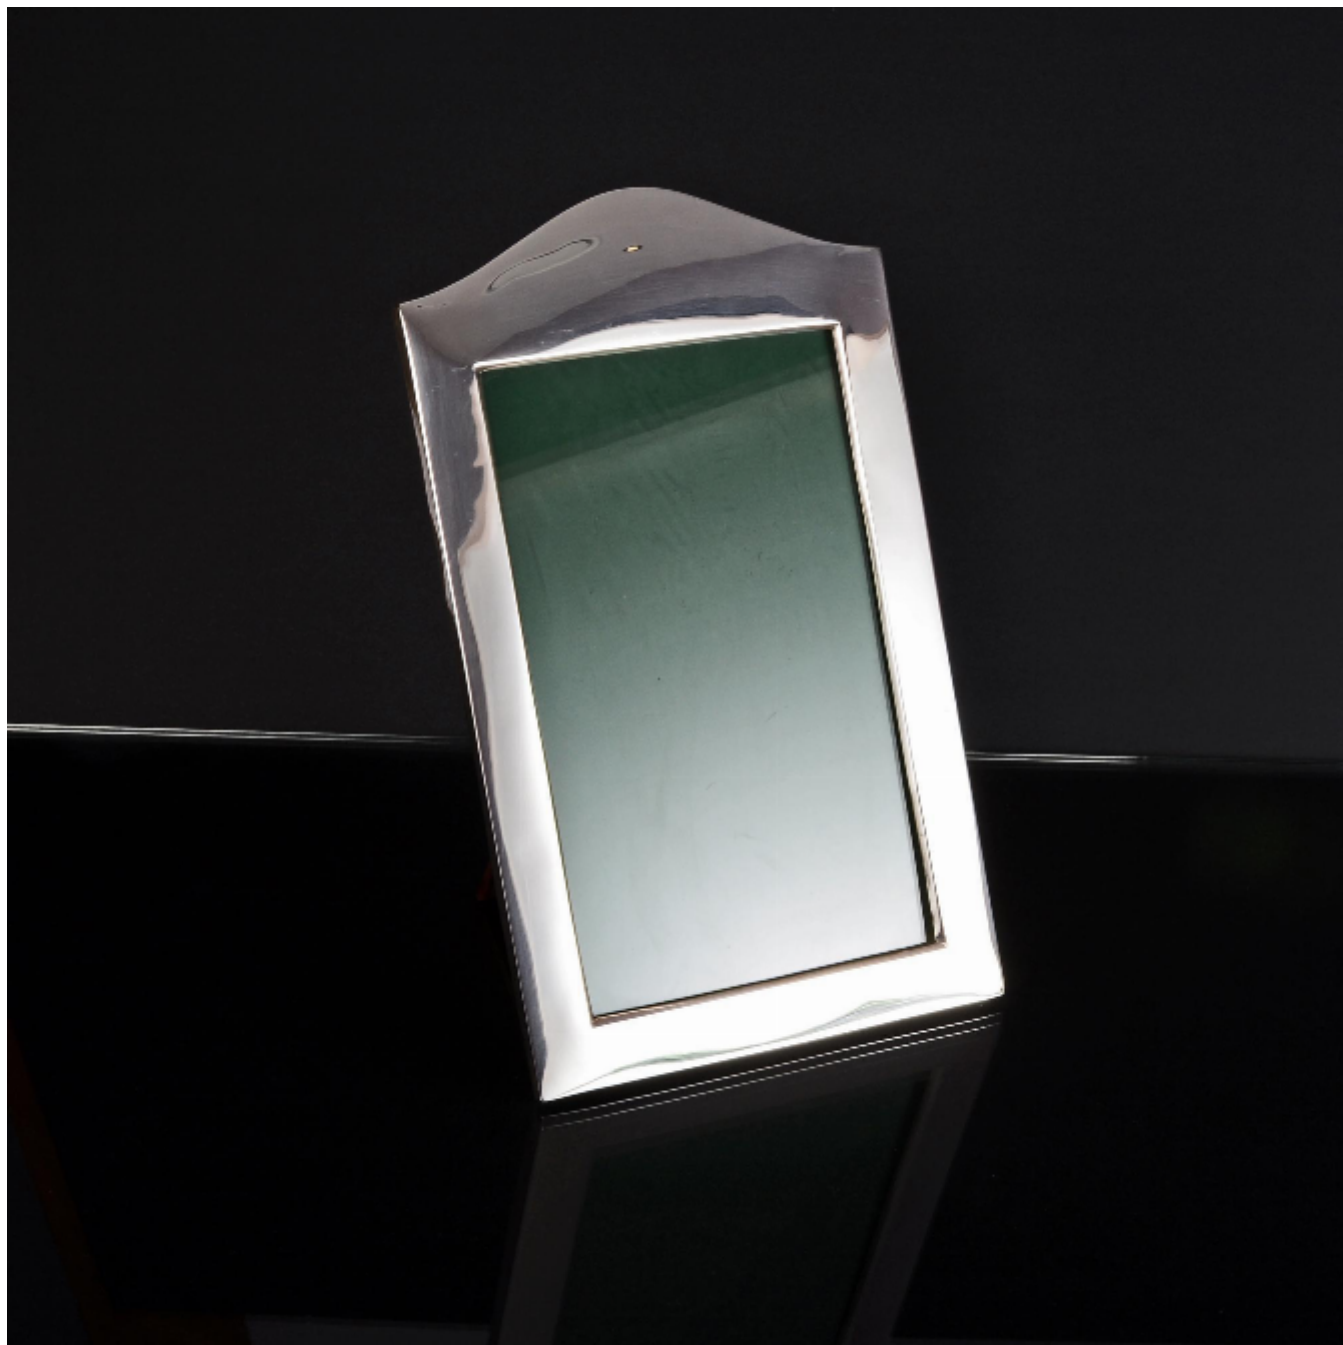

# LANGFORDS

Antique & Contemporary Silver

## Portrait style antique silver photo frame

Cohen & Charles

£975

REF: 6214

Height: 345 mm (13.58")

Width: 205 mm (8.07")

## Description

Good handmade, domed silver photograph frame with square edges and slightly pillowed front profile. The wooden frame and easel are original and the portrait-style aperture holds a 250mm x 150mm (10" x 6") photograph.