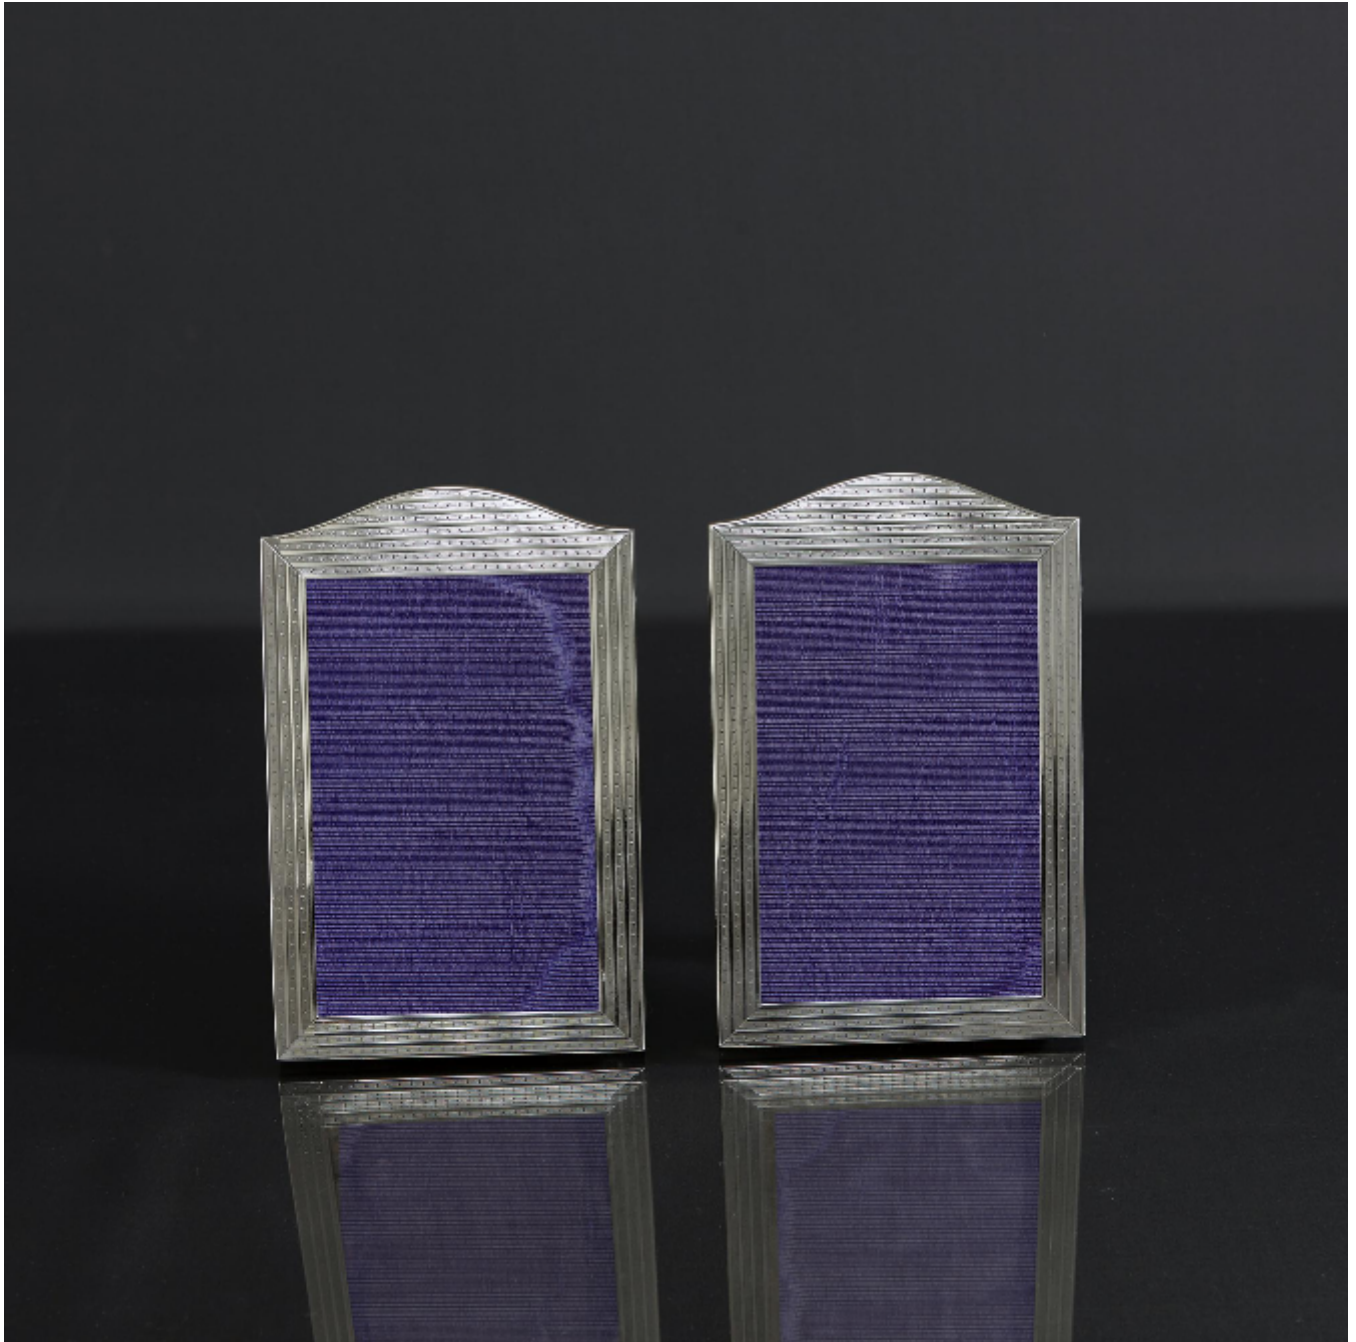

# LANGFORDS

Antique & Contemporary Silver

## Pair portrait style silver photograph frames

Mappin & Webb

Sold

REF: 7517

Height: 168 mm (6.61")

Width: 101 mm (3.98")

Weight: 131 g

## Description

Pair of lovely handmade silver photograph frames in the portrait format, with domed tops, smart engine-turned engraving and their original oak backs.

Each will take a photograph of 3½" x 5½" (approximately 130mm x 85mm).