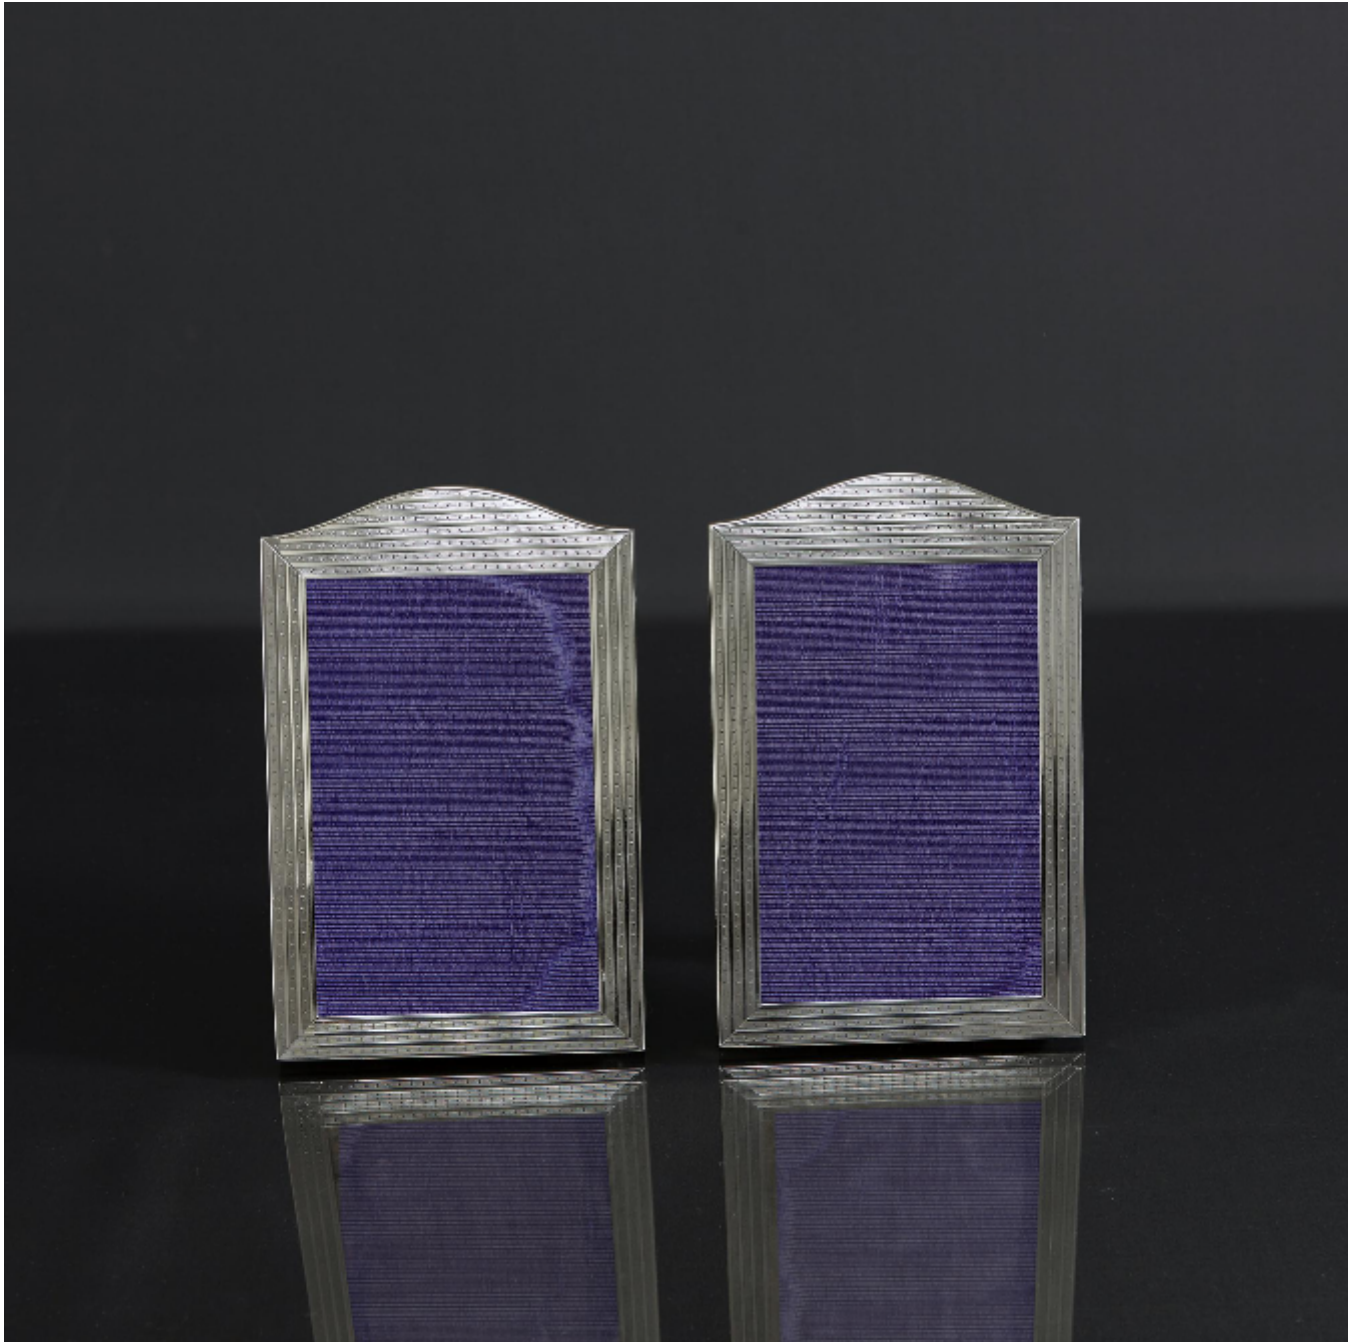

# LANGFORDS

Antique & Contemporary Silver

## Pair portrait style silver photograph frames

Mappin & Webb

Sold

REF: 7517

Height: 168 mm (6.61")

Width: 101 mm (3.98")

Weight: 131 g

## Description

Pair of lovely handmade silver photograph frames in the portrait format, with domed tops, smart engine-turned engraving and their original oak backs.

Each will take a photograph of 3½" x 5½" (approximately 130mm x 85mm).