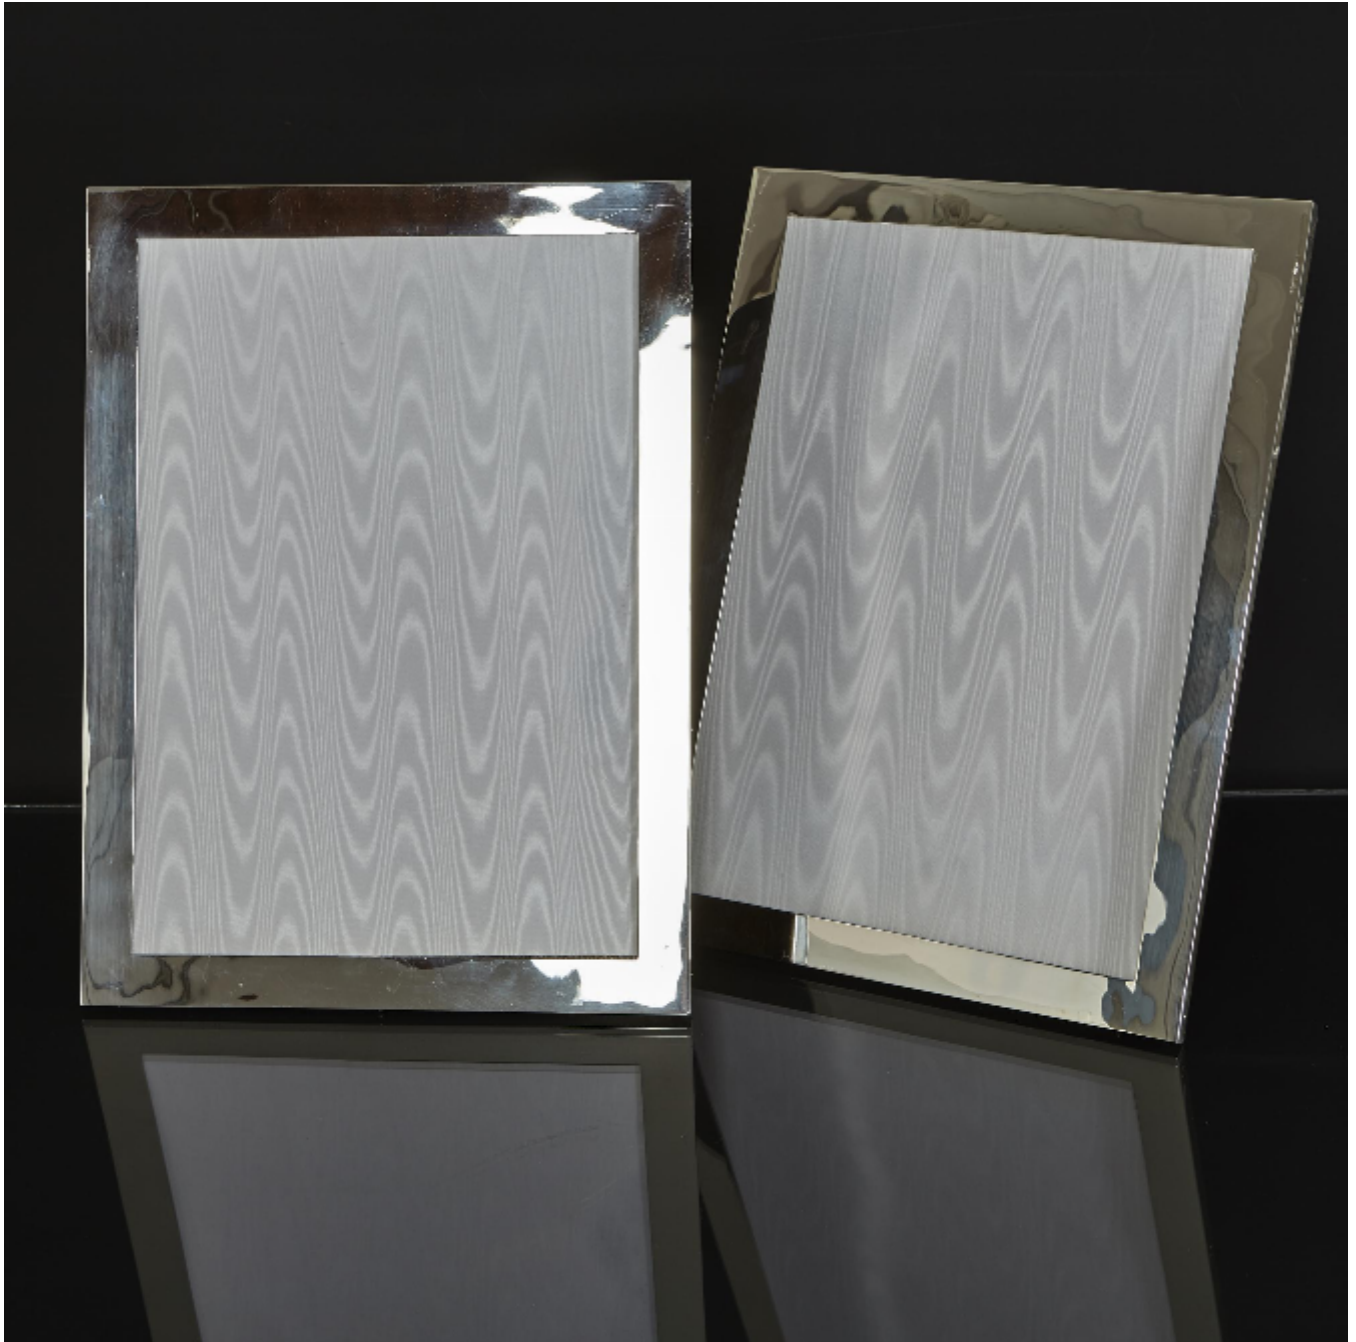

LANGFORDS

Antique & Contemporary Silver

Pair large silver photo frames

Robert Pringle & Sons

Sold

REF: 6221

Height: 405 mm (15.94")

Width: 300 mm (11.81")

Diameter: 247 mm (9.72")

Description

Made in the early 20th century, this pair of generous handmade silver photo frames are fitted with their original wood backs. The portrait style photograph aperture will hold a photo up to 350mm x 247mm (13¾" x 9¾")