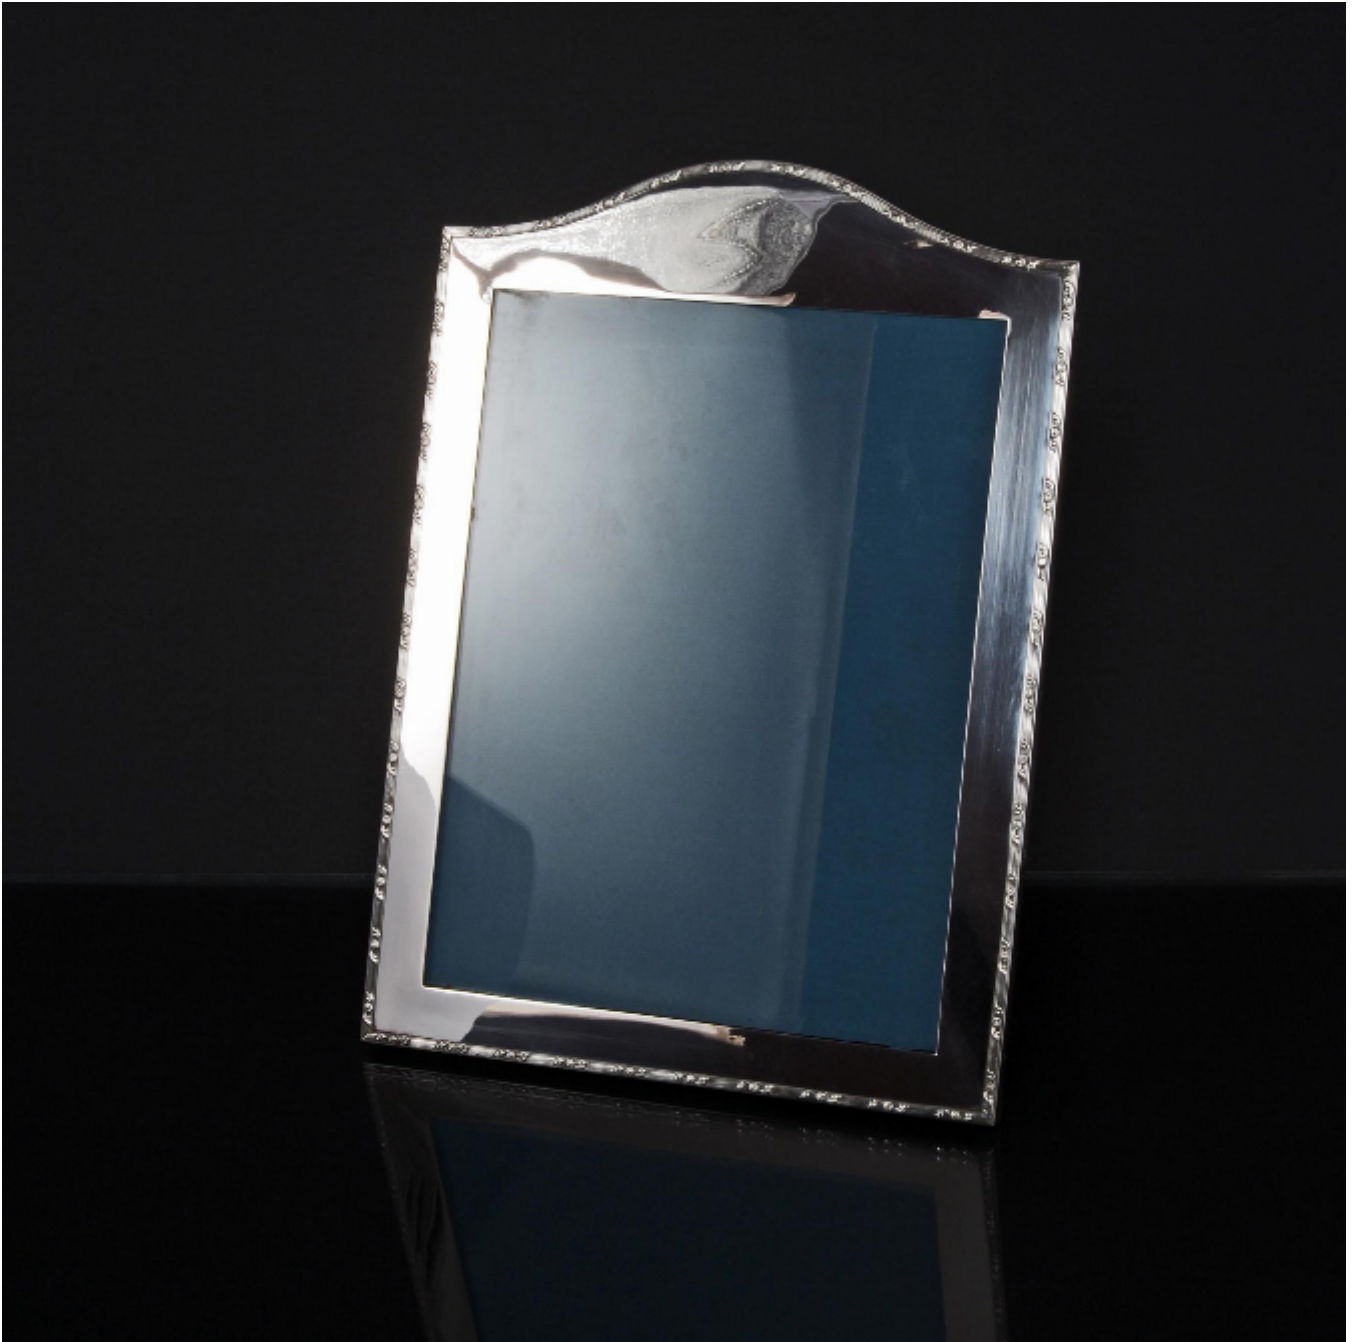

LANGFORDS

Antique & Contemporary Silver

Large silver photograph frame
Goldsmiths & Silversmiths Co

Sold

REF: 5341

Height: 370 mm (14.57")

Width: 265 mm (10.43")

Description

This impressive, handmade, sterling silver photograph frame is decorated with an attractive detail of delicate leaf and flowerhead motifs against a reeded border. The silver frame sits on its original wooden back.

The aperture will show a photograph 285mm x 215mm (11¼" x 8½")