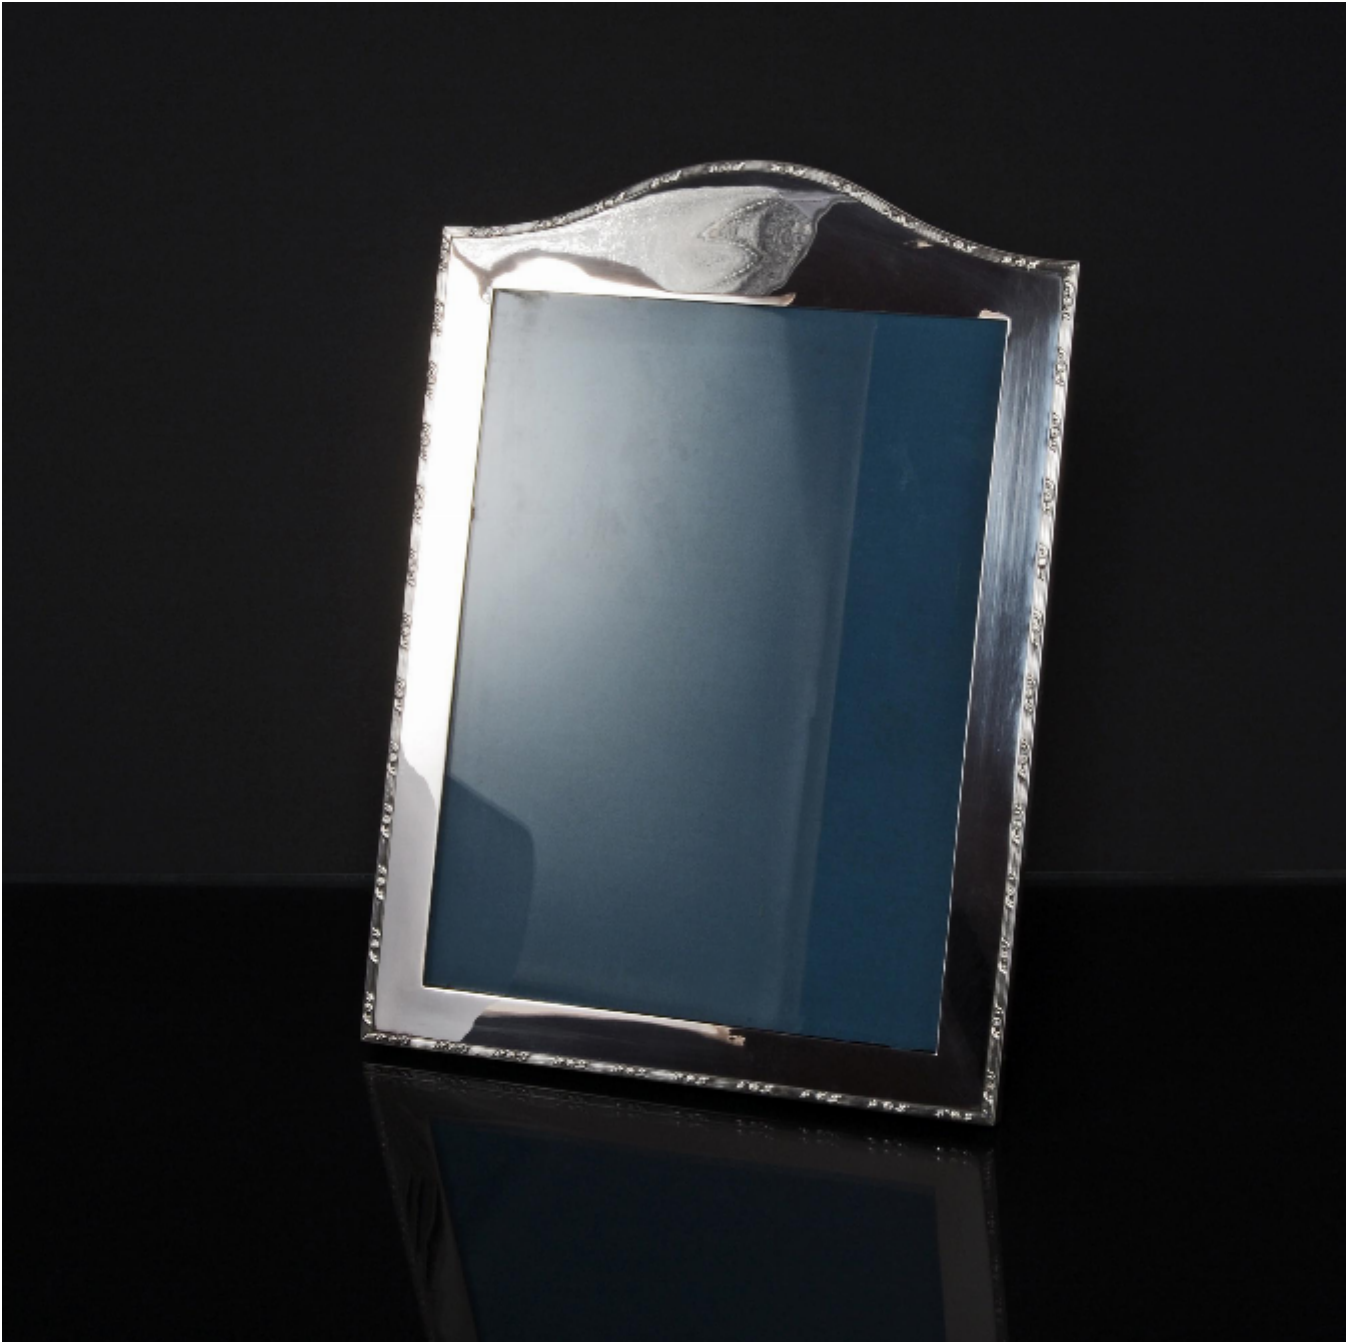

# LANGFORDS

Antique & Contemporary Silver

Large silver photograph frame  
Goldsmiths & Silversmiths Co

Sold

REF: 5341

Height: 370 mm (14.57")

Width: 265 mm (10.43")

## Description

This impressive, handmade, sterling silver photograph frame is decorated with an attractive detail of delicate leaf and flowerhead motifs against a reeded border. The silver frame sits on its original wooden back.

The aperture will show a photograph 285mm x 215mm (11¼" x 8½")