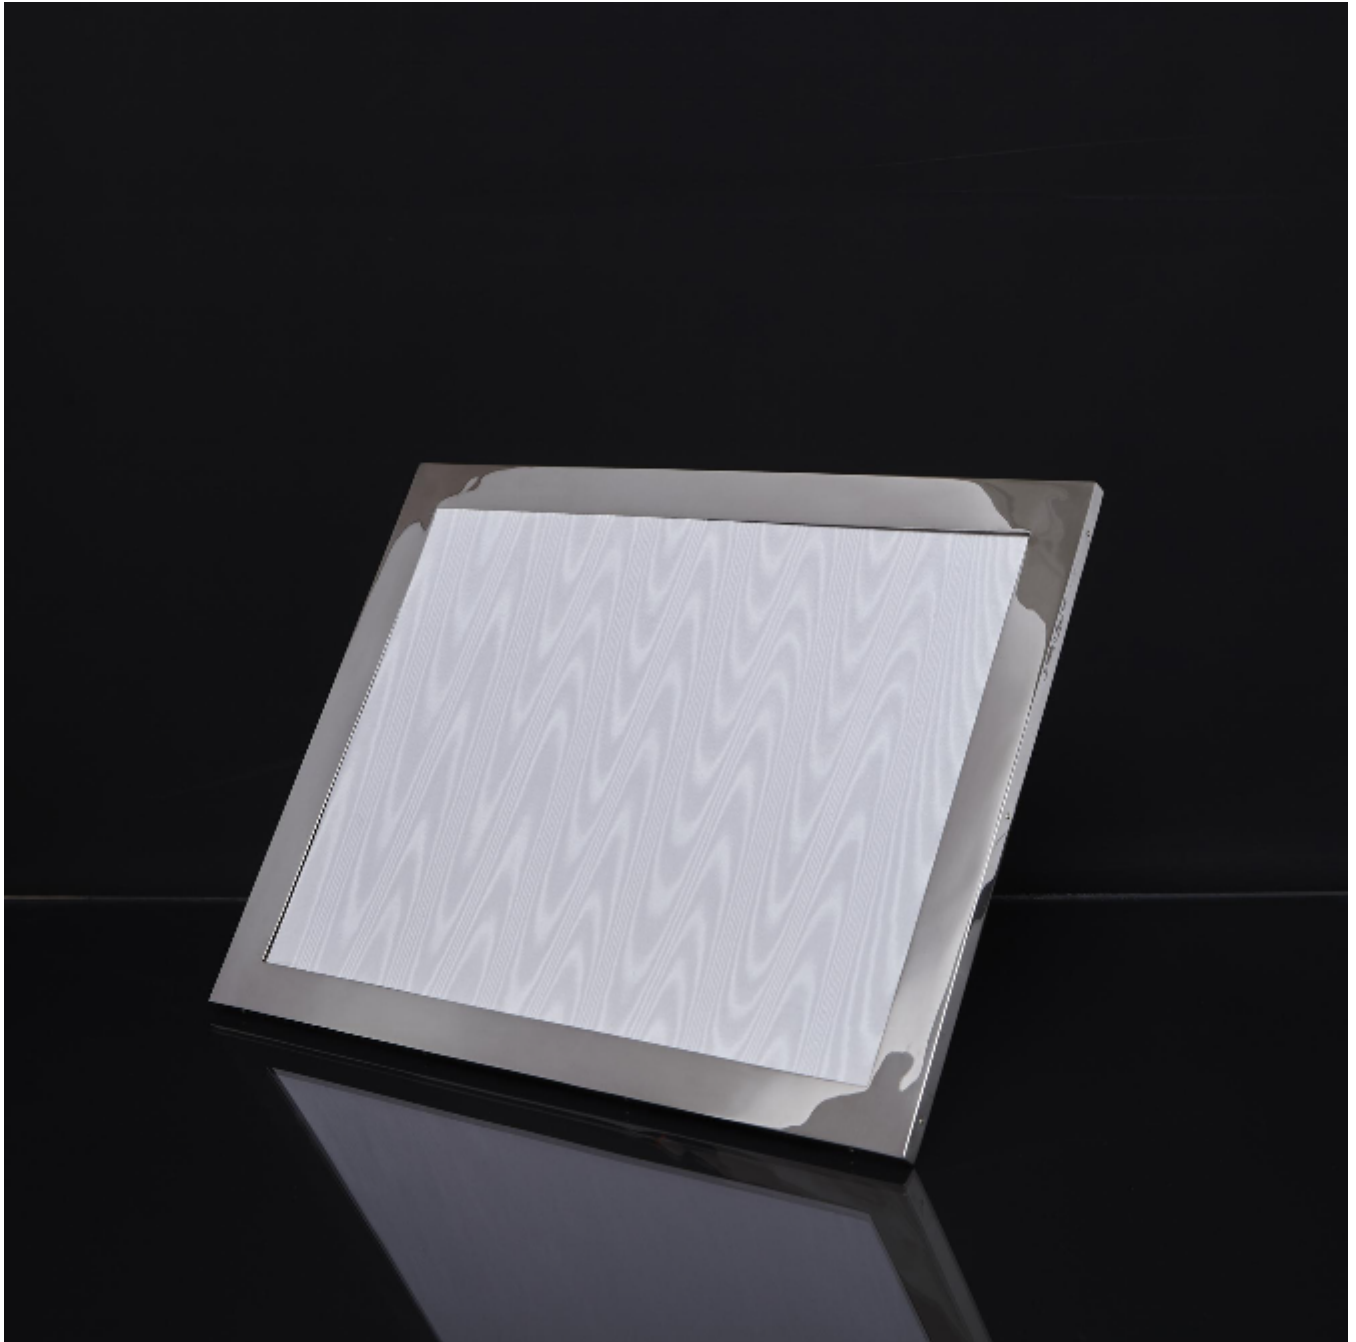

# LANGFORDS

Antique & Contemporary Silver

Impressive landscape silver photo frame

Robert Pringle & Sons

£1,850

REF: 6222

Height: 300 mm (11.81")

Width: 405 mm (15.94")

## Description

Impressive and classically simple handmade silver photograph frame with its original wood back and easel. The landscape aperture is ready to hold a 250mm x 350mm (10" x 14") photograph.