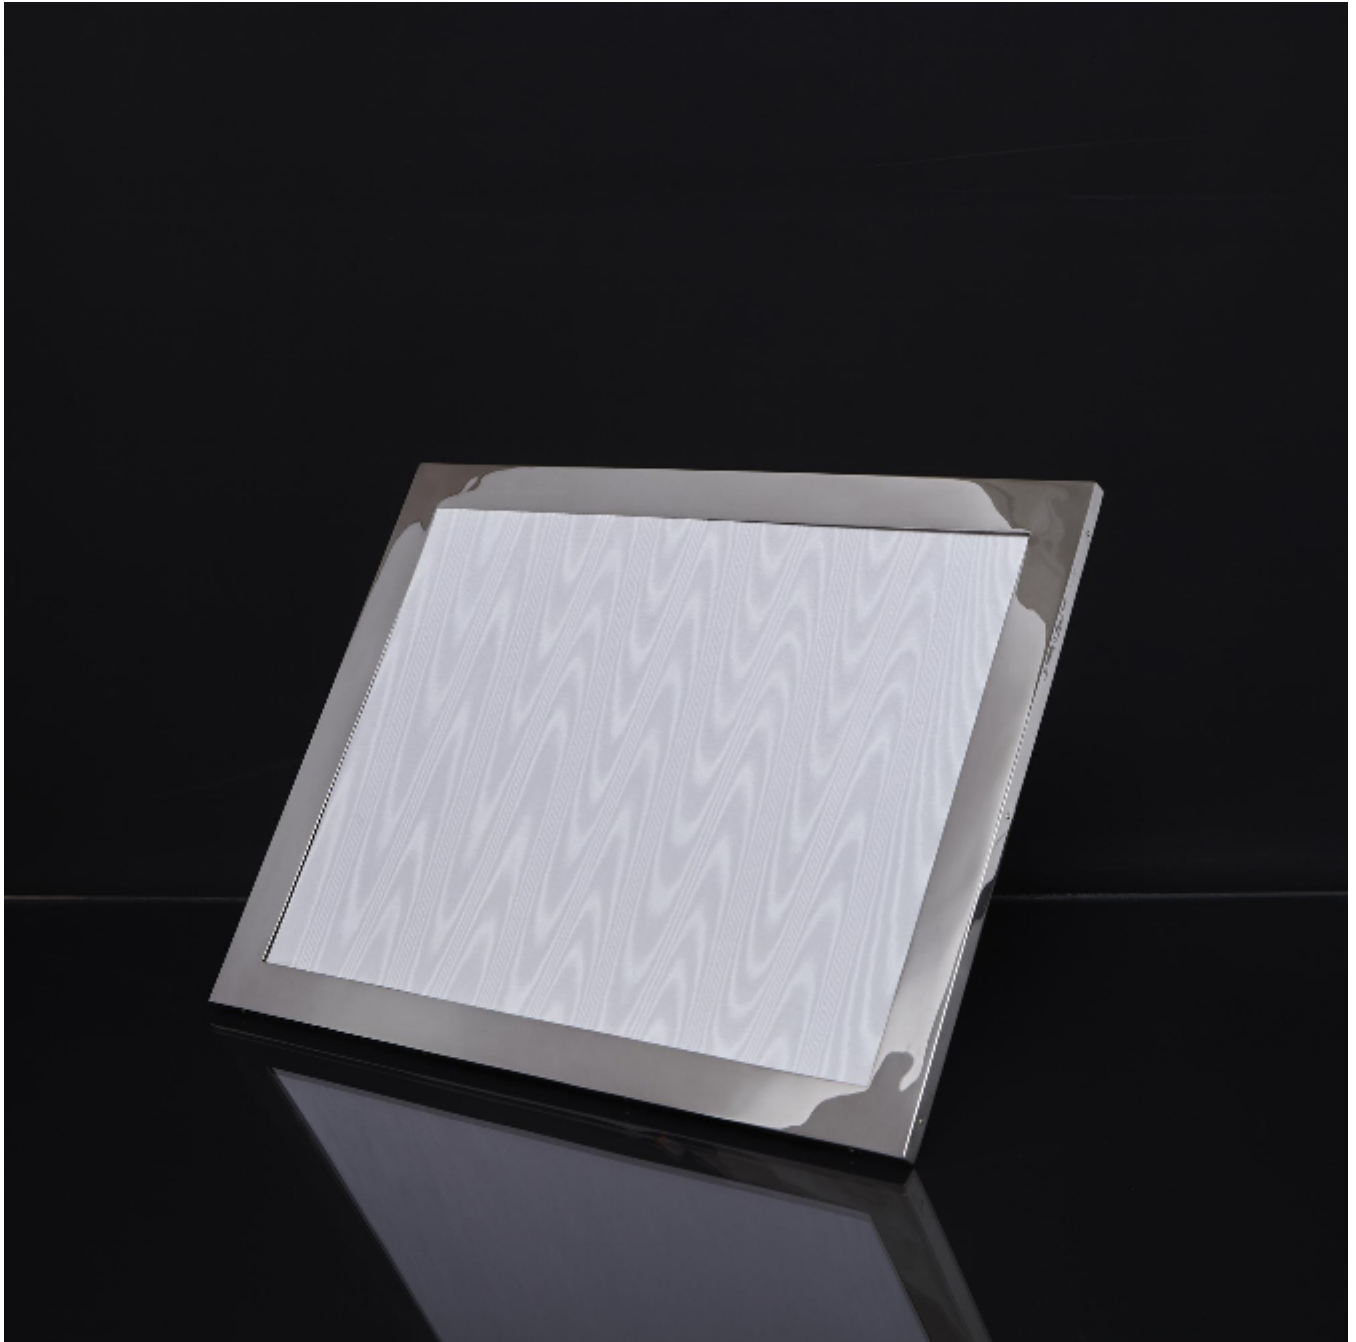

LANGFORDS

Antique & Contemporary Silver

Impressive landscape silver photo frame

Robert Pringle & Sons

£1,850

REF: 6222

Height: 300 mm (11.81")

Width: 405 mm (15.94")

Description

Impressive and classically simple handmade silver photograph frame with its original wood back and easel. The landscape aperture is ready to hold a 250mm x 350mm (10" x 14") photograph.