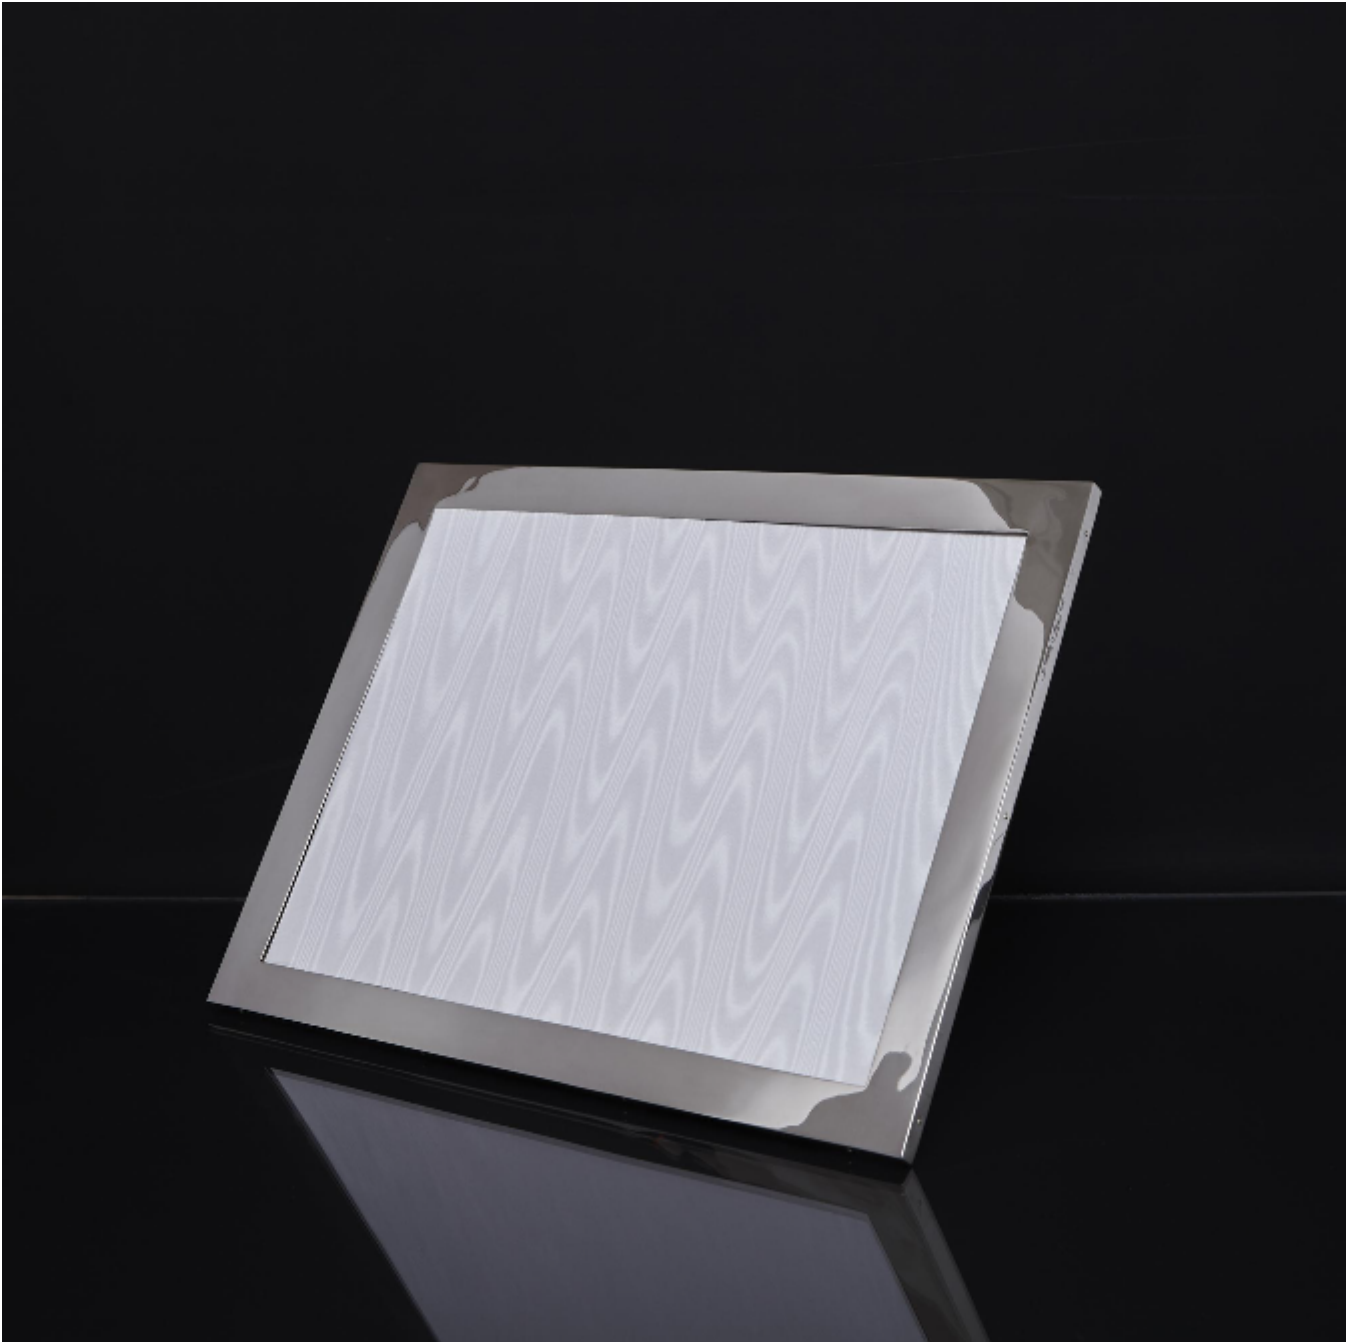

# LANGFORDS

Antique & Contemporary Silver

## Impressive landscape silver photo frame

Robert Pringle & Sons

£1,850

REF: 6222

Height: 300 mm (11.81")

Width: 405 mm (15.94")

## Description

Impressive and classically simple handmade silver photograph frame with its original wood back and easel. The landscape aperture is ready to hold a 250mm x 350mm (10" x 14") photograph.