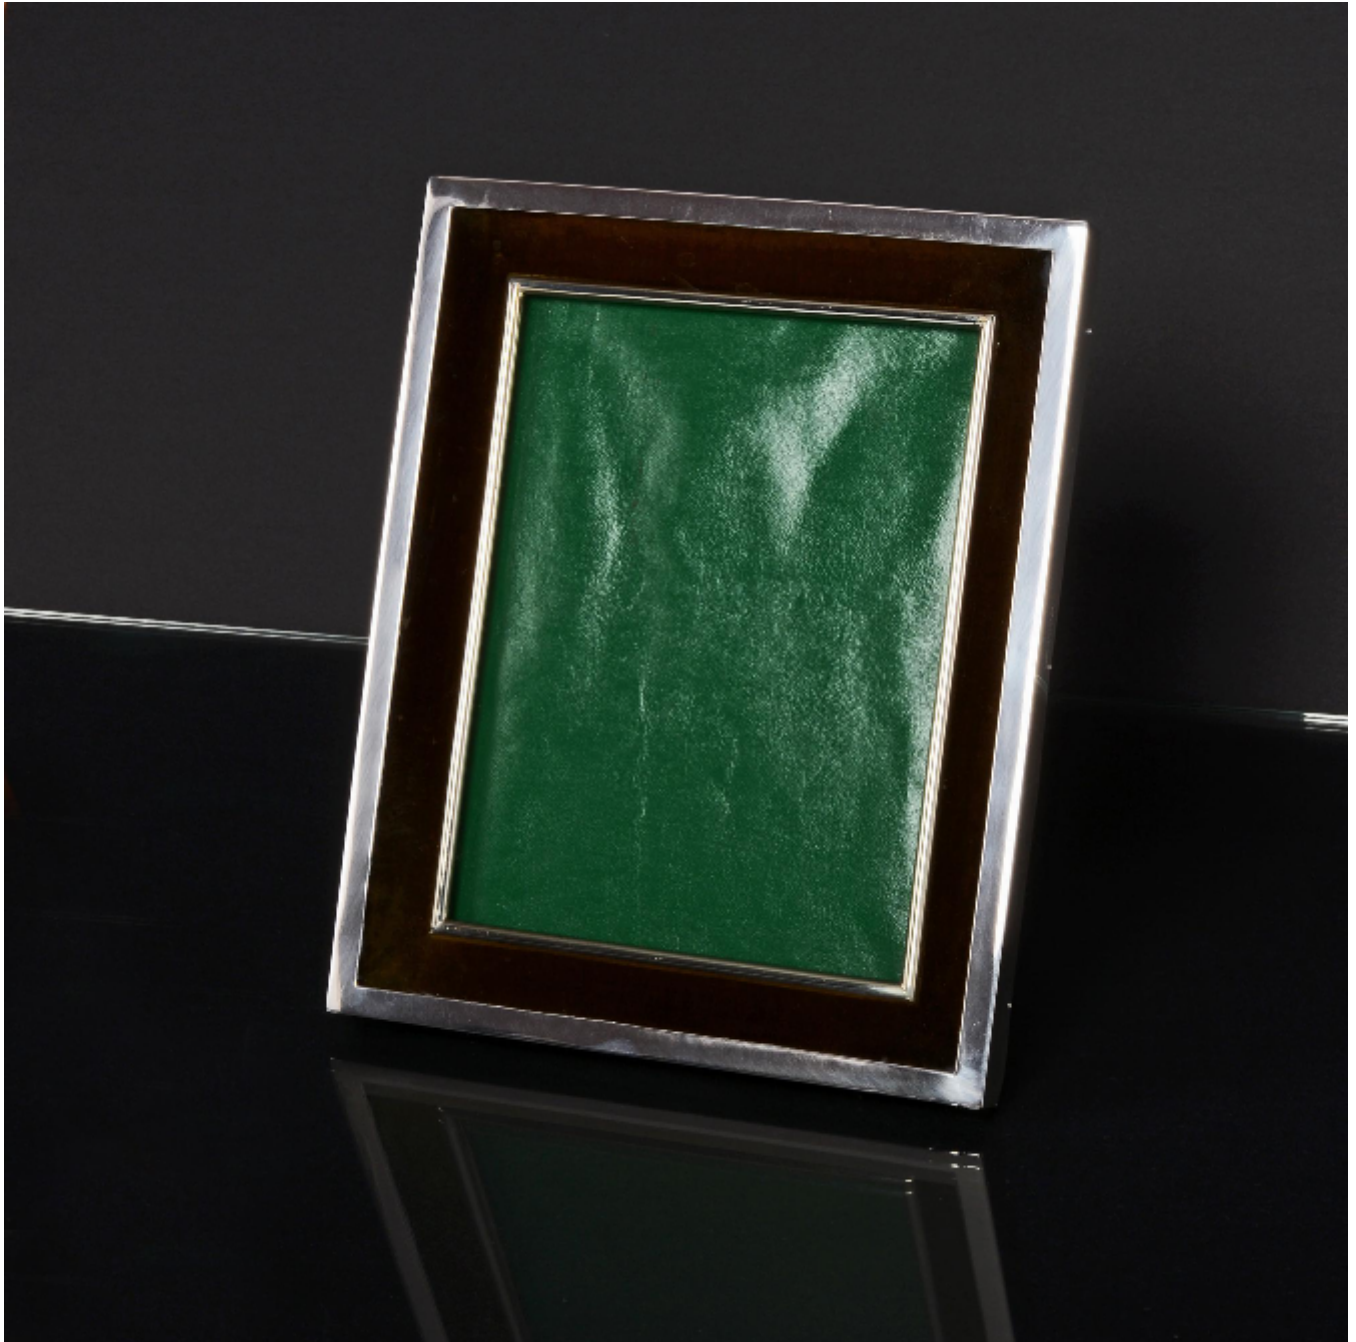

# LANGFORDS

Antique & Contemporary Silver

## Edwardian silver photograph frame

John Collard Vickery

£1,450

REF: 6177

Height: 272 mm (10.71")

Width: 220 mm (8.66")

Depth: 22 mm (0.87")

## Description

An unusual handmade silver photo frame or shadow box, the outer flat fronted section holding a dark velvet mount and inner frame. The frame stands on a green leather back and easel.

In portrait style, the aperture will hold a 200mm x 150mm (8" x 6") photograph.