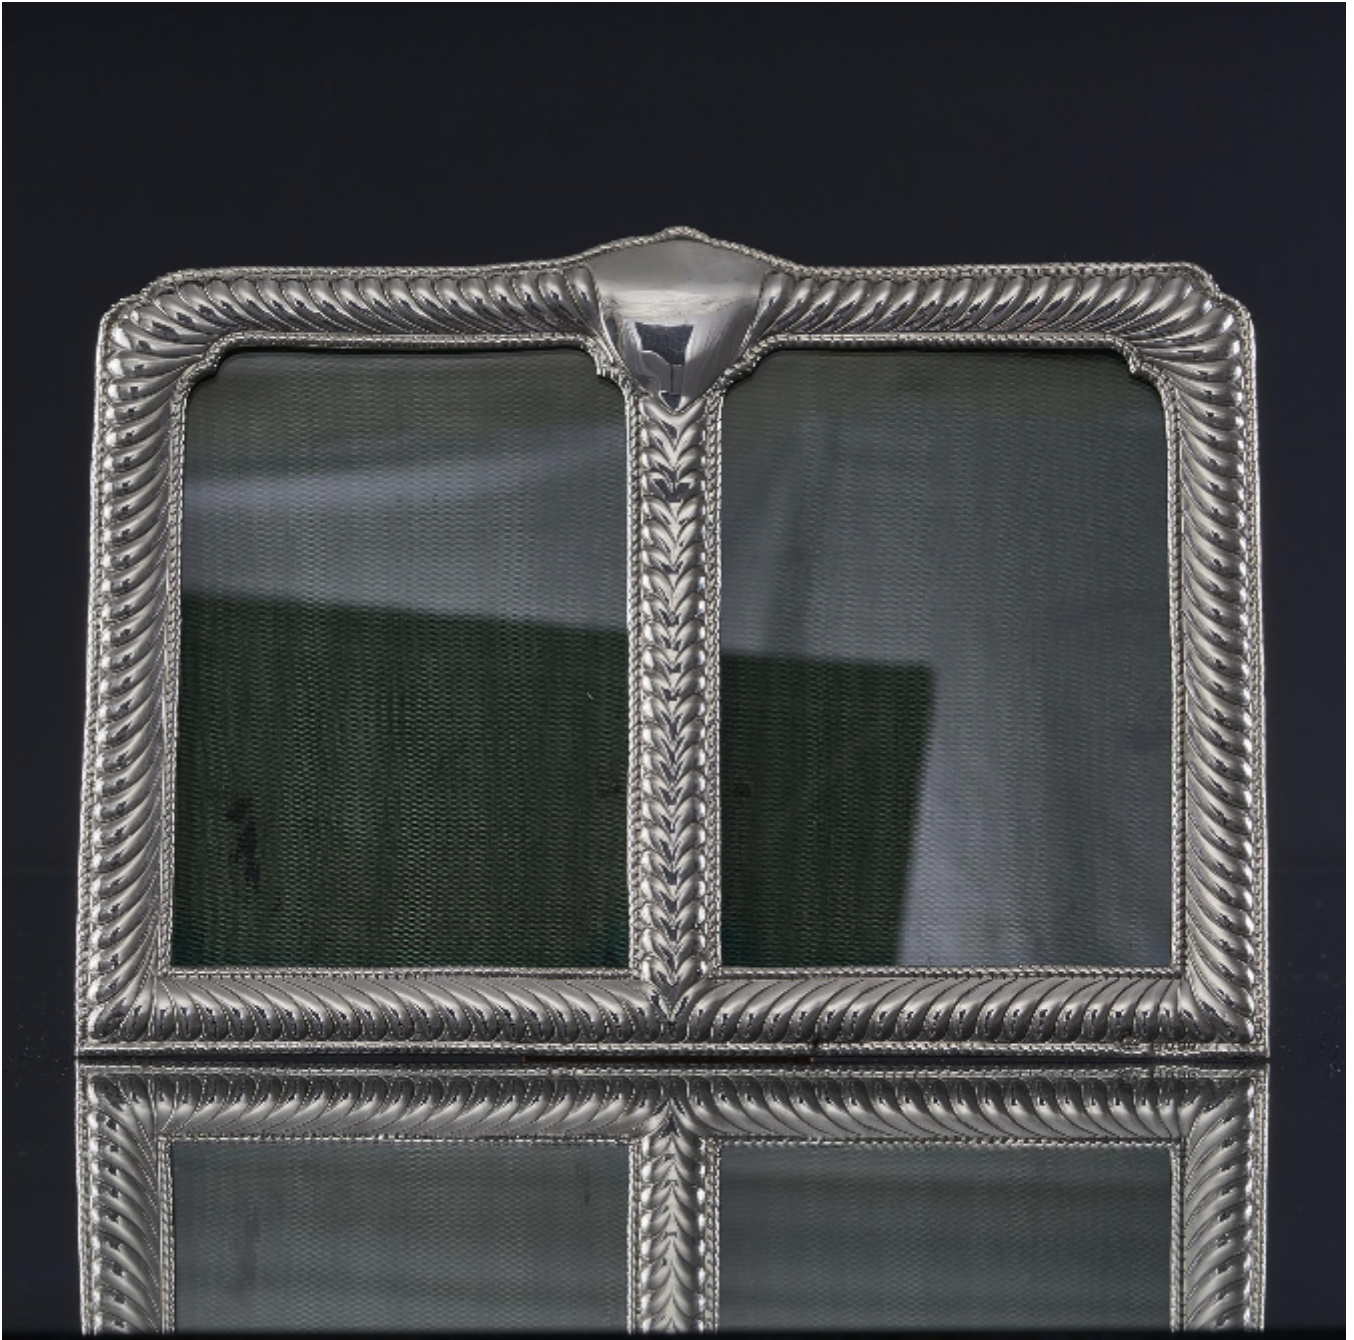

LANGFORDS

Antique & Contemporary Silver

Double portrait style silver photograph frame

William Comyns

£1,460

REF: 7591

Height: 173 mm (6.81")

Width: 234 mm (9.21")

Depth: 19 mm (0.75")

Weight: 125 g

Description

This lovely antique Victorian silver photo frame, of a particularly good quality and a substantial gauge of silver, will hold two images in portrait style, each 5" x 3½" (130mm x 90mm). The frame features a generous rope twist border and is decorated with sloped tapering fluting around its entire surface. An empty shield sits at the top of the frame and could be engraved in order to personalise the piece.