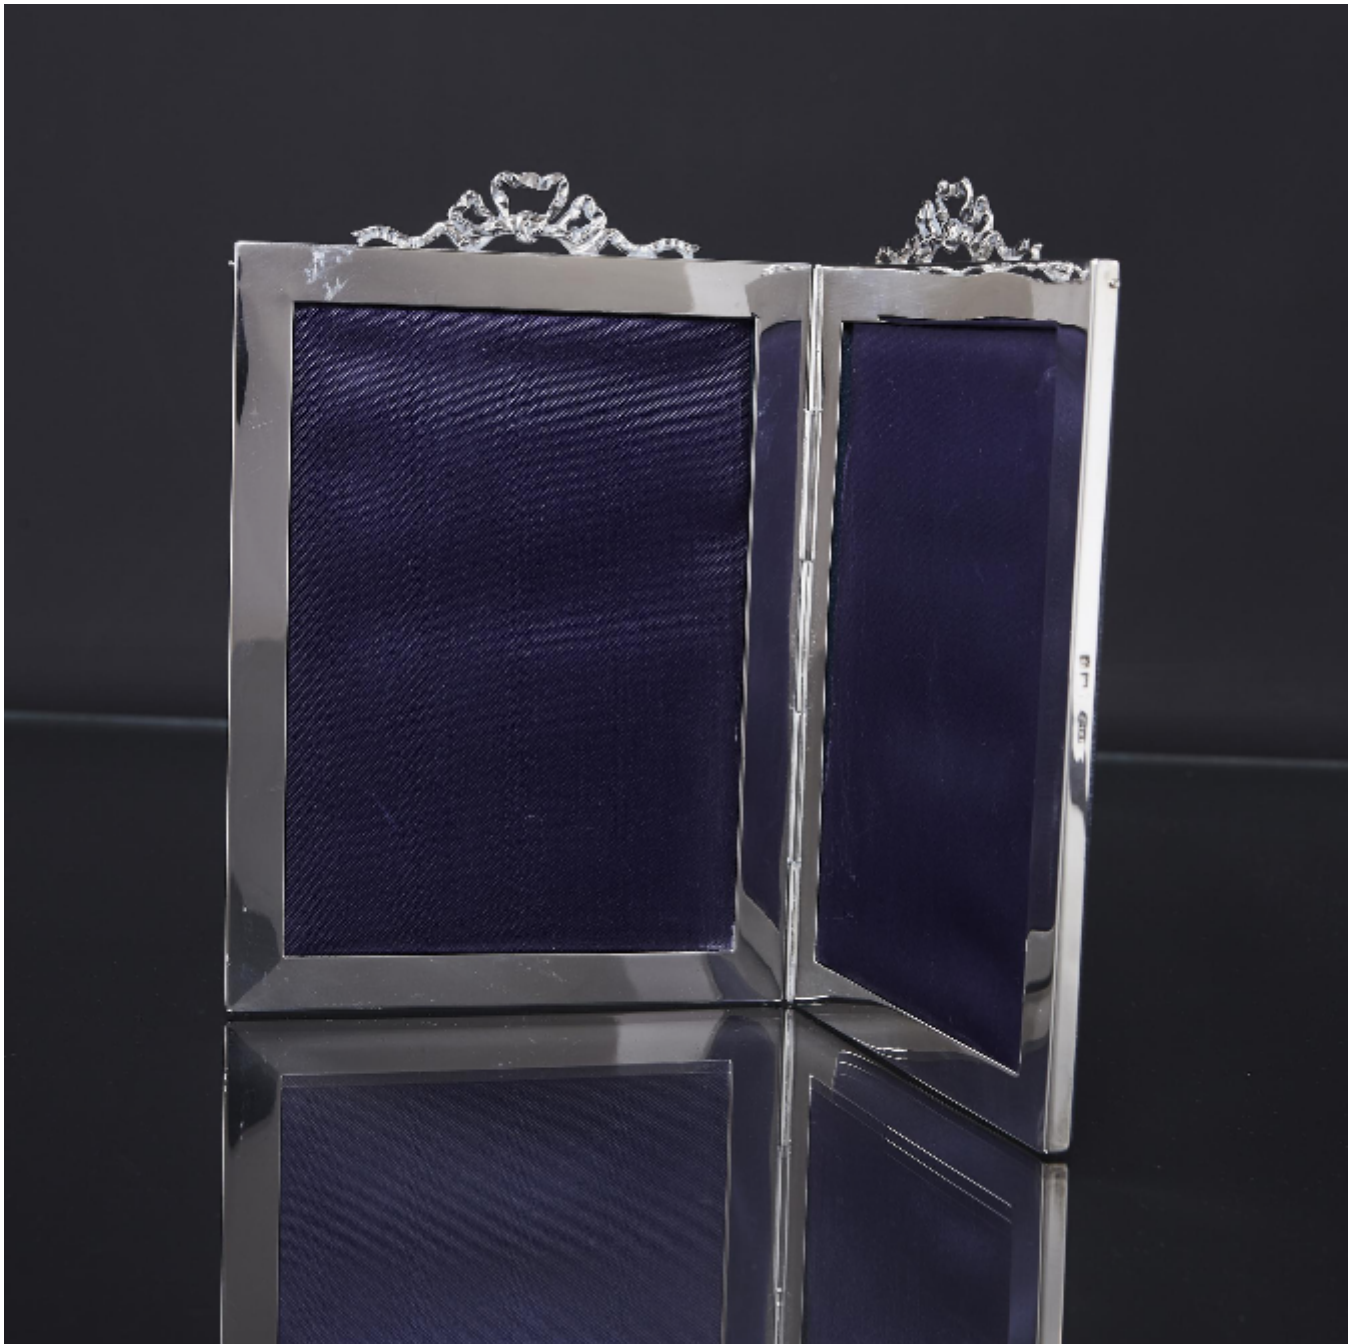

LANGFORDS

Antique & Contemporary Silver

Antique double silver photograph frame

E Mander & Son

Sold

REF: 4067

Height: 157 mm (6.18")

Depth: 120 mm (4.72")

Description

Handmade Edwardian antique silver double folding photo frame with cast openwork ribbon mounts and new navy blue leather backing. Aperture 95mm x 130mm (3¾" x 5")