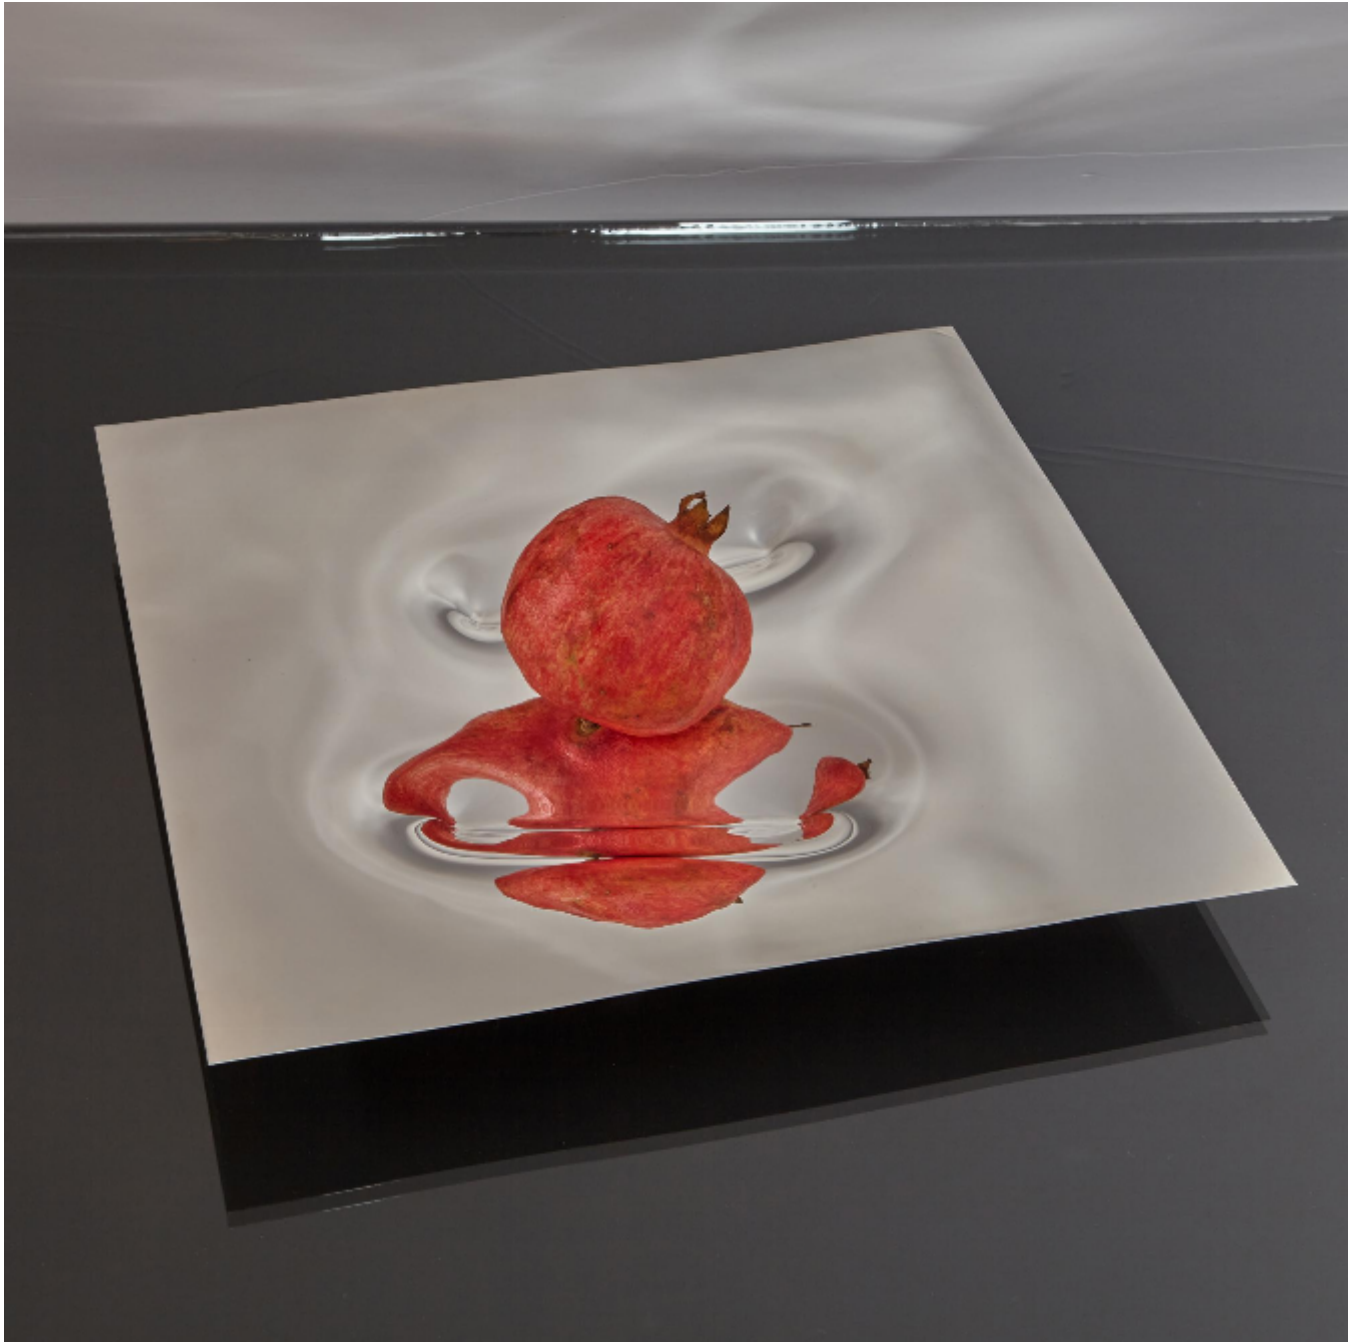

LANGFORDS

Antique & Contemporary Silver

Taj silver-plated centrepiece

De Vecchi

£840

REF: 5608

Width: 310 mm (12.2")

Depth: 310 mm (12.2")

Description

The Taj silver-plated centrepiece or dish features a simple and smooth surface punched delicately to create an abstract shape. The highly reflective surface of the tray mirrors its surroundings and presents a beautiful trompe-l'oeil effect. This silver tray was inspired by kinetic art and designed and crafted in sterling silver by Gabriele De Vecchi fascinated by Modernism and Futurism.

The original Taj design was made in silver and is also available from Langfords.