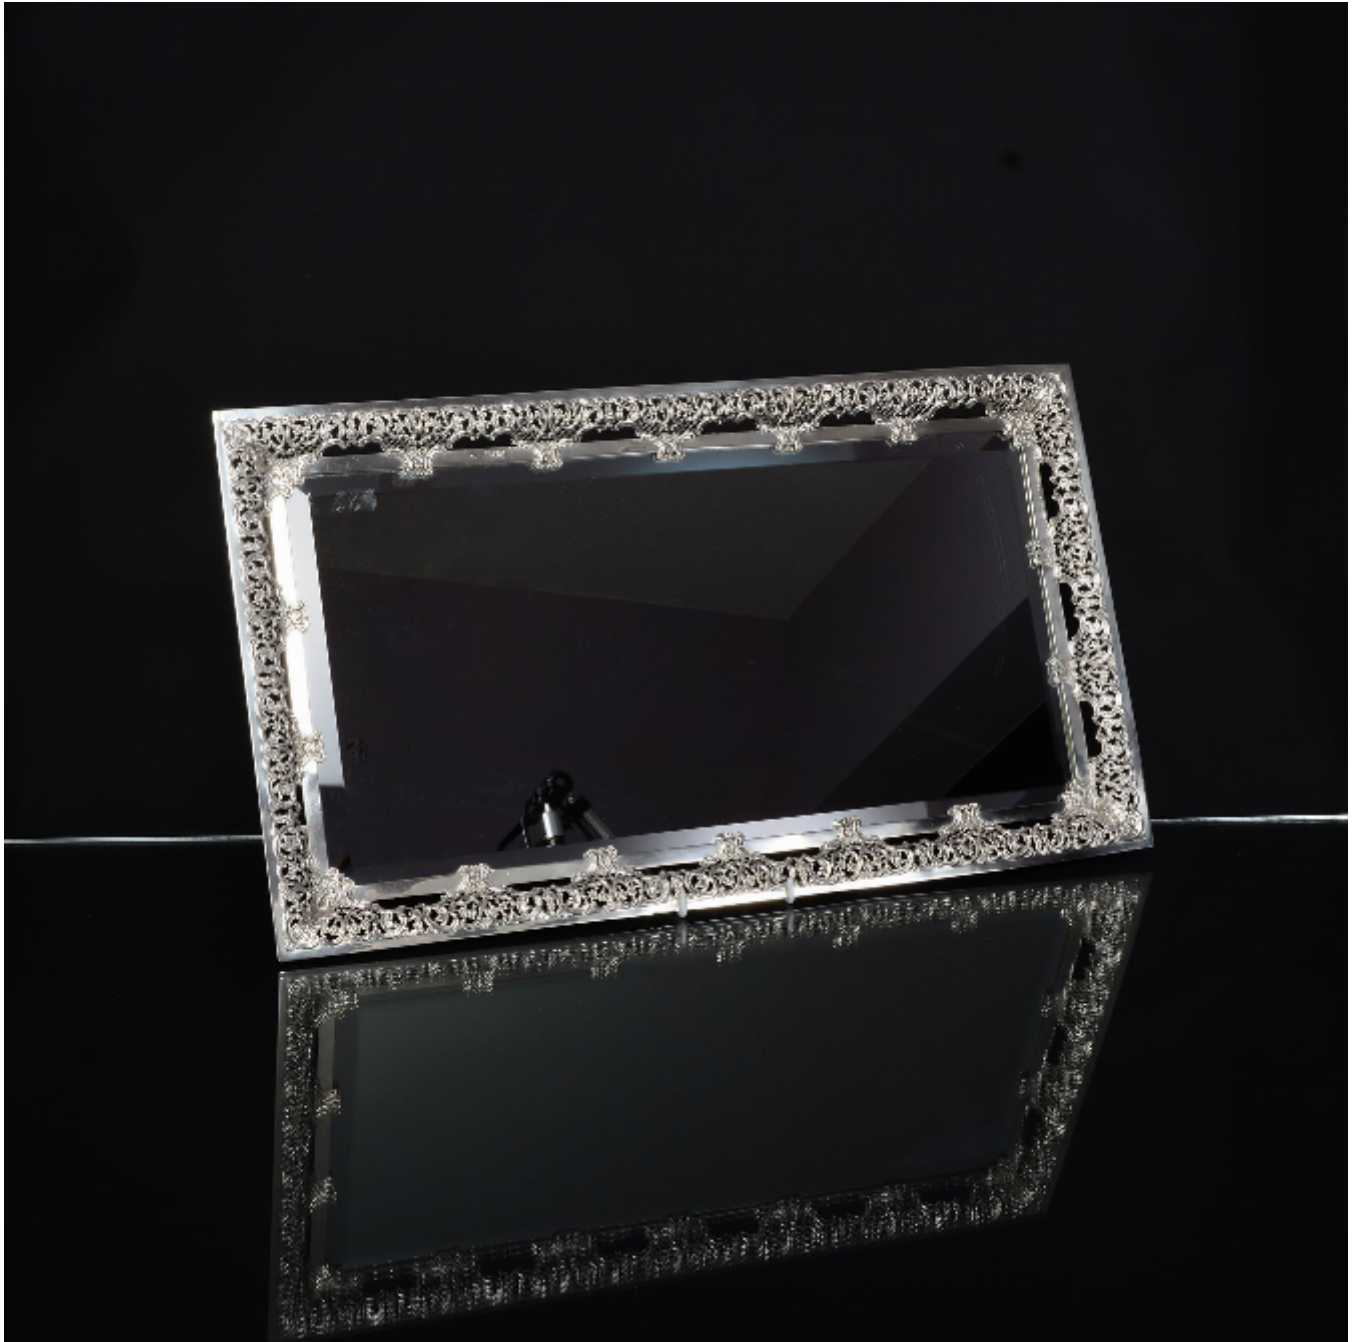

# LANGFORDS

Antique & Contemporary Silver

Antique mirrored silver plateau

William Comyns

£3,200

REF: 2135

Width: 600 mm (23.62")

Depth: 350 mm (13.78")

## Description

The raised gallery type silver border is embossed and hand-pierced and this piece is suitable as a plateau for a centrepiece or could be wall mounted and used as a mirror.