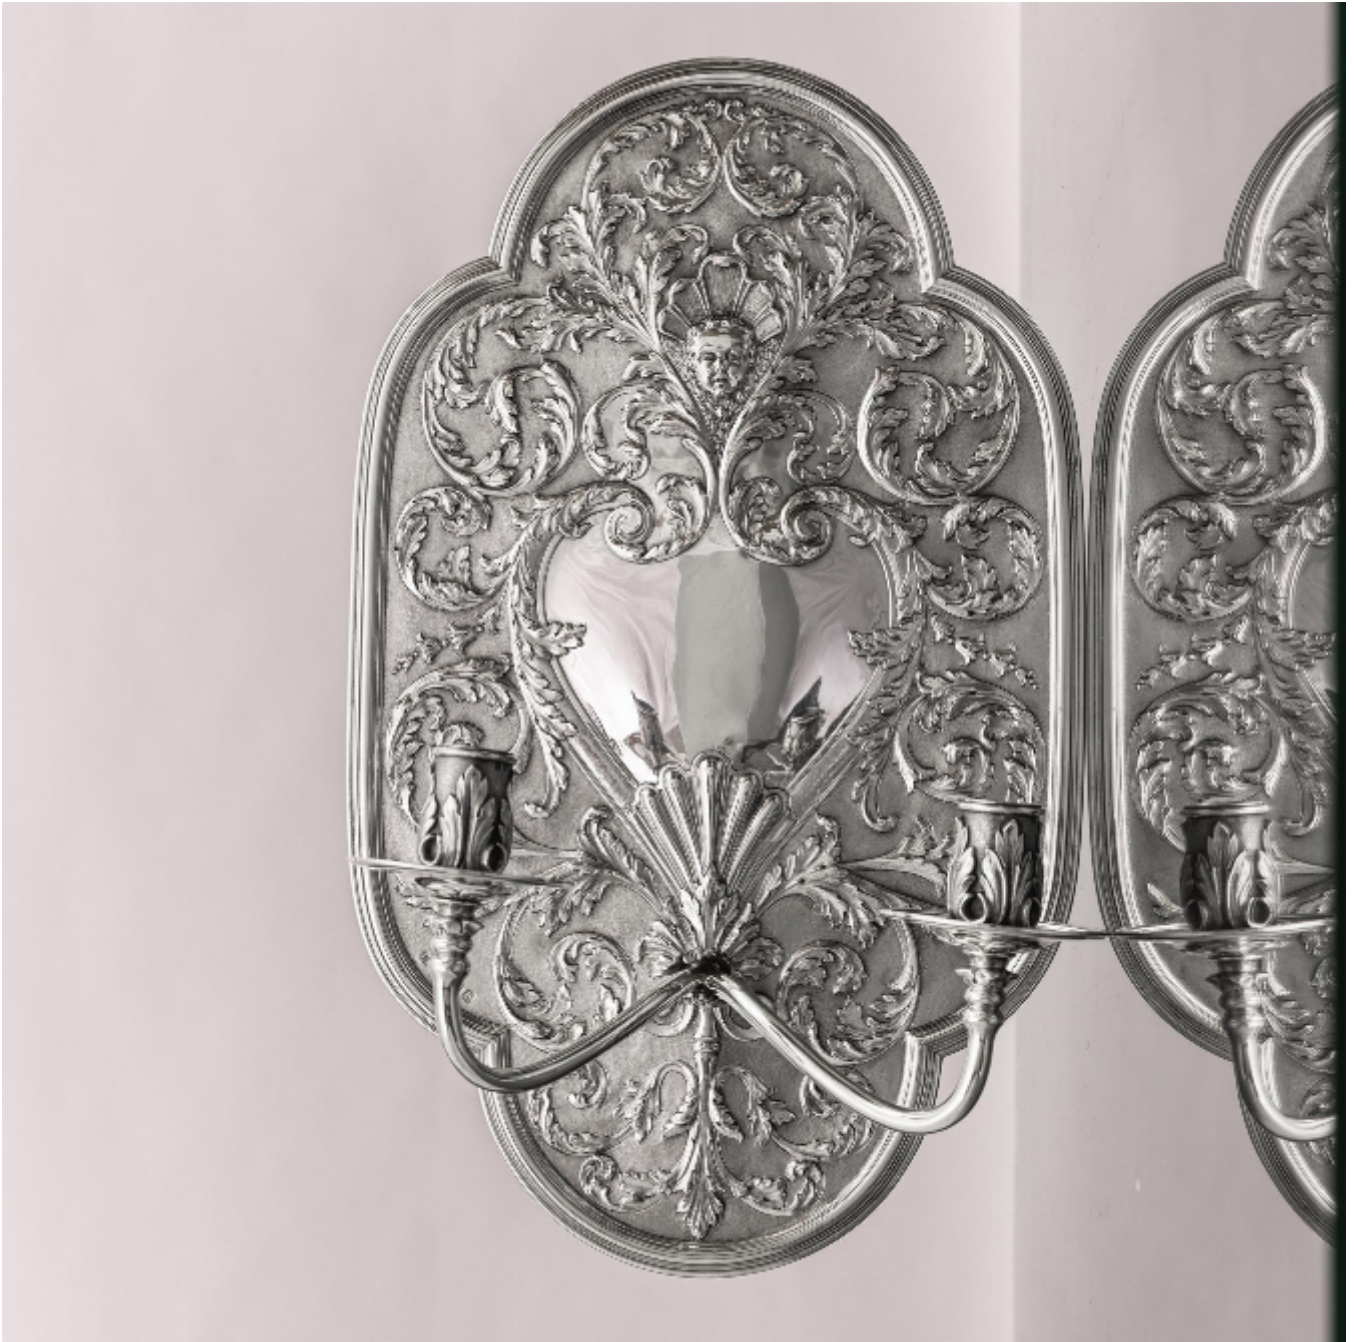

LANGFORDS

Antique & Contemporary Silver

Pair of decorative Edwardian silver wall sconces

Robert Pringle & Sons

£9,750

REF: 8932

Height: 500 mm (19.69")

Depth: 245 mm (9.65")

Weight: 2564 g

Description

Pair of impressive antique Edwardian silver wall sconces in the William & Mary style showing beautiful hand-chased designs on the back panels. They are wonderfully heavy quality and are in excellent condition. Each sconce is fitted with two candleholders and the hand-chased designs feature scrolling stylised foliage against a textured background, surrounding a plain polished cartouche.