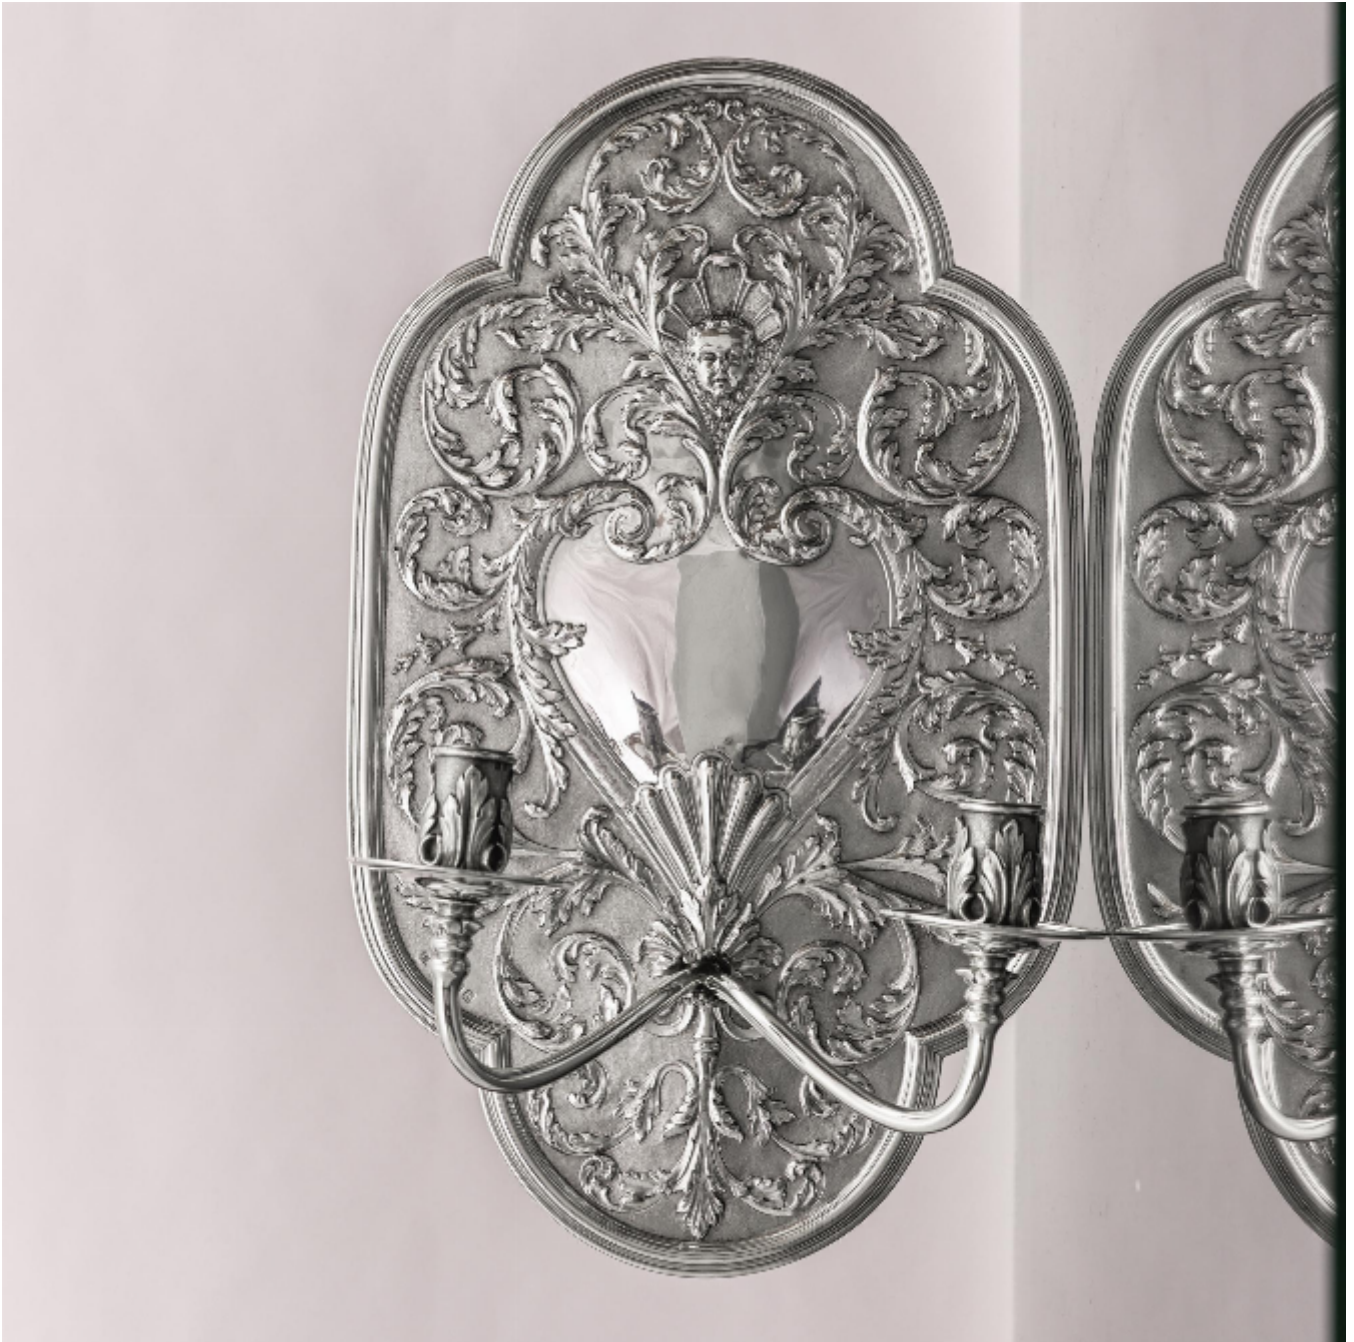

# LANGFORDS

Antique & Contemporary Silver

Pair of decorative Edwardian silver wall sconces

Robert Pringle & Sons

£9,750

REF: 8932

Height: 500 mm (19.69")

Depth: 245 mm (9.65")

Weight: 2564 g

## Description

Pair of impressive antique Edwardian silver wall sconces in the William & Mary style showing beautiful hand-chased designs on the back panels. They are wonderfully heavy quality and are in excellent condition. Each sconce is fitted with two candleholders and the hand-chased designs feature scrolling stylised foliage against a textured background, surrounding a plain polished cartouche.